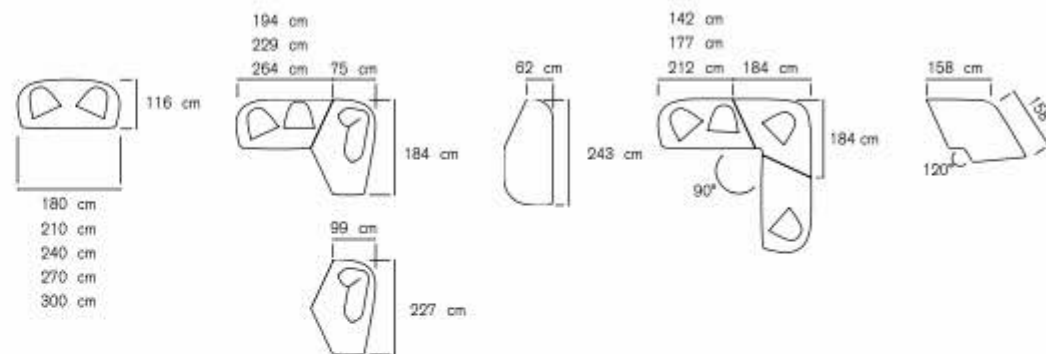

Sofa height cm. 68/72
Seat height from ground cm. 39
Seat depth cm. 59

201 cm
228 cm
258 cm
288 cm

186 cm
213 cm
243 cm

186 cm
213 cm
243 cm

Composition examples:

Sofa height cm. 88-100
 Seat height from ground cm. 43
 Seat depth cm. 54

krisby

urban 2.0

Composition examples:

Sofa height cm. 89
Seat height from ground cm. 44
Seat depth cm. 53

Composition examples:

Sofa height cm. 42
Seat height from ground cm. 42

sanders air

Composition examples:

Sofa height cm. 73
Seat height from ground cm. 41

**N.B: 109x124 e 124x109 non esistono
109x124 and 124x109 doesn't exist**

Composition examples:

Sofa height cm. 84
 Seat height from ground cm. 42
 Seat depth cm. 52