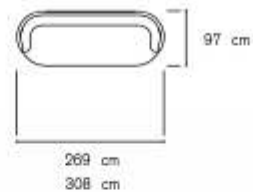

union / union soft

urban 2.0 / urban soft 2.0

pacific

Composition examples:

Sofa height cm. 45/84
Seat height from ground cm. 43
Seat depth cm. 62

drop

drop

Composition examples:

Sofa height cm. 68/72
Seat height from ground cm. 39
Seat depth cm. 59

201 cm
228 cm
258 cm
288 cm

186 cm
213 cm
243 cm

186 cm
213 cm
243 cm

Composition examples:

Sofa height cm. 88-100
 Seat height from ground cm. 43
 Seat depth cm. 54