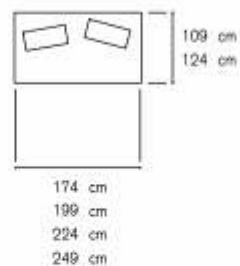

Sofa height cm. 68/72
Seat height from ground cm. 39
Seat depth cm. 59

201 cm
228 cm
258 cm
288 cm

186 cm
213 cm
243 cm

186 cm
213 cm
243 cm

Composition examples:

Sofa height cm. 88-100
 Seat height from ground cm. 43
 Seat depth cm. 54

krisby

urban 2.0

Composition examples:

Sofa height cm. 89
Seat height from ground cm. 44
Seat depth cm. 53

Composition examples:

Sofa height cm. 42
Seat height from ground cm. 42

sanders air

Composition examples:

Sofa height cm. 73
Seat height from ground cm. 41

**N.B: 109x124 e 124x109 non esistono
109x124 and 124x109 doesn't exist**

Composition examples:

Sofa height cm. 84
 Seat height from ground cm. 42
 Seat depth cm. 52

177 cm
 197 cm
 217 cm
 237 cm

152 cm 108 cm
 172 cm 128 cm
 192 cm
 212 cm

royal / royal soft

on line plain

Composition examples:

Sofa height cm. 78-94
Seat height from ground cm. 43
Seat depth cm. 62

Composition examples: