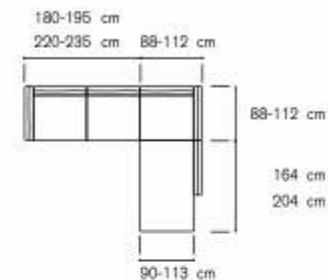

Sofa height cm. 68/72
Seat height from ground cm. 39
Seat depth cm. 59

201 cm
228 cm
258 cm
288 cm

186 cm
213 cm
243 cm

186 cm
213 cm
243 cm

Composition examples:

Sofa height cm. 88-100
 Seat height from ground cm. 43
 Seat depth cm. 54

Sofa height cm. 73
Seat height from ground cm. 41

**N.B: 109x124 e 124x109 non esistono
109x124 and 124x109 doesn't exist**

Composition examples:

Sofa height cm. 84
 Seat height from ground cm. 42
 Seat depth cm. 52

177 cm
 197 cm
 217 cm
 237 cm

152 cm 108 cm
 172 cm 128 cm
 192 cm
 212 cm

royal / royal soft

on line plain

Composition examples:

Sofa height cm. 78-94
Seat height from ground cm. 43
Seat depth cm. 62

Composition examples:

Sofa height cm. 80
 Seat height from ground cm. 43
 Seat depth cm. 55

177 cm
 197 cm
 217 cm
 237 cm

152 cm 107 cm
 172 cm 128 cm
 192 cm
 212 cm

loman

Composition examples:

Sofa height cm. 80
Seat height from ground cm. 42
Seat depth cm. 60