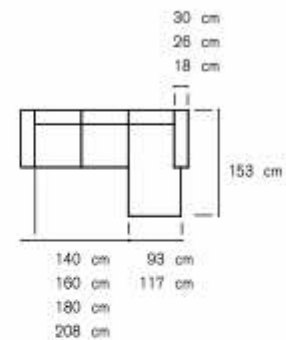

Sofa height cm. 68/72
Seat height from ground cm. 39
Seat depth cm. 59

201 cm
228 cm
258 cm
288 cm

186 cm
213 cm
243 cm

186 cm
213 cm
243 cm

Composition examples:

Sofa height cm. 88-100
 Seat height from ground cm. 43
 Seat depth cm. 54

krisby

urban 2.0

Composition examples:

Sofa height cm. 89
Seat height from ground cm. 44
Seat depth cm. 53

Composition examples:

Sofa height cm. 42
Seat height from ground cm. 42

sanders air

Composition examples:

Sofa height cm. 73
Seat height from ground cm. 41

**N.B: 109x124 e 124x109 non esistono
109x124 and 124x109 doesn't exist**

Composition examples:

Sofa height cm. 84
 Seat height from ground cm. 42
 Seat depth cm. 52

177 cm
 197 cm
 217 cm
 237 cm

152 cm 108 cm
 172 cm 128 cm
 192 cm
 212 cm

royal / royal soft

on line plain

Composition examples:

Sofa height cm. 78-94
Seat height from ground cm. 43
Seat depth cm. 62

Composition examples: