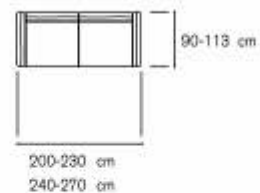

Sofa height cm. 68/72
Seat height from ground cm. 39
Seat depth cm. 59

201 cm
228 cm
258 cm
288 cm

186 cm
213 cm
243 cm

186 cm
213 cm
243 cm

Composition examples:

Sofa height cm. 88-100
 Seat height from ground cm. 43
 Seat depth cm. 54

Sofa height cm. 73
Seat height from ground cm. 41

**N.B: 109x124 e 124x109 non esistono
109x124 and 124x109 doesn't exist**

Composition examples:

Sofa height cm. 84
 Seat height from ground cm. 42
 Seat depth cm. 52

177 cm
 197 cm
 217 cm
 237 cm

152 cm 108 cm
 172 cm 128 cm
 192 cm
 212 cm

royal / royal soft

on line plain

Composition examples:

Sofa height cm. 78-94
Seat height from ground cm. 43
Seat depth cm. 62

Composition examples:

Sofa height cm. 80
 Seat height from ground cm. 43
 Seat depth cm. 55

177 cm
 197 cm
 217 cm
 237 cm

152 cm 107 cm
 172 cm 128 cm
 192 cm
 212 cm

loman

Composition examples:

Sofa height cm. 80
Seat height from ground cm. 42
Seat depth cm. 60