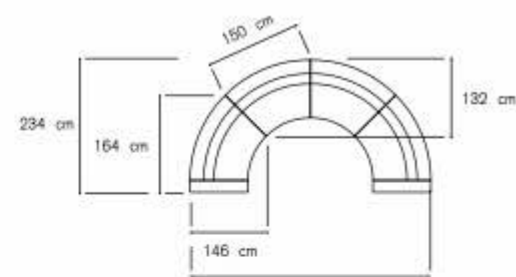

177 cm
 197 cm
 217 cm
 237 cm

152 cm 108 cm
 172 cm 128 cm
 192 cm
 212 cm

royal / royal soft

on line plain

Composition examples:

Sofa height cm. 78-94
Seat height from ground cm. 43
Seat depth cm. 62

Composition examples:

Sofa height cm. 80
 Seat height from ground cm. 43
 Seat depth cm. 55

177 cm
 197 cm
 217 cm
 237 cm

152 cm 107 cm
 172 cm 128 cm
 192 cm
 212 cm

loman

Composition examples:

Sofa height cm. 80
Seat height from ground cm. 42
Seat depth cm. 60

166 cm
186 cm
206 cm
226 cm

147 cm 107 cm
167 cm
187 cm
207 cm

424 cm

poltroncine

armchairs

Beetle

Bend

Kyo