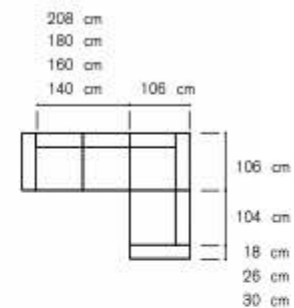

Sofa height cm. 68/72
Seat height from ground cm. 39
Seat depth cm. 59

201 cm
228 cm
258 cm
288 cm

186 cm
213 cm
243 cm

186 cm
213 cm
243 cm

Composition examples:

Sofa height cm. 88-100
 Seat height from ground cm. 43
 Seat depth cm. 54

krisby

urban 2.0

Composition examples:

Sofa height cm. 89
Seat height from ground cm. 44
Seat depth cm. 53

Composition examples:

Sofa height cm. 42
Seat height from ground cm. 42

sanders air

Composition examples:

Sofa height cm. 73
Seat height from ground cm. 41

**N.B: 109x124 e 124x109 non esistono
109x124 and 124x109 doesn't exist**

Composition examples:

Sofa height cm. 84
 Seat height from ground cm. 42
 Seat depth cm. 52

177 cm
 197 cm
 217 cm
 237 cm

152 cm 108 cm
 172 cm 128 cm
 192 cm
 212 cm

royal / royal soft

on line plain

Composition examples:

Sofa height cm. 78-94
Seat height from ground cm. 43
Seat depth cm. 62

Composition examples: