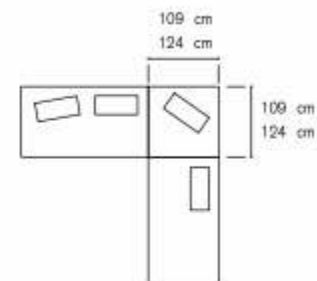

Sofa height cm. 68/72
Seat height from ground cm. 39
Seat depth cm. 59

201 cm
228 cm
258 cm
288 cm

186 cm
213 cm
243 cm

186 cm
213 cm
243 cm

Composition examples:

Sofa height cm. 88-100
 Seat height from ground cm. 43
 Seat depth cm. 54

krisby

urban 2.0

Composition examples:

Sofa height cm. 89
Seat height from ground cm. 44
Seat depth cm. 53

Composition examples:

Sofa height cm. 42
Seat height from ground cm. 42

sanders air

Composition examples:

Sofa height cm. 73
Seat height from ground cm. 41

**N.B: 109x124 e 124x109 non esistono
109x124 and 124x109 doesn't exist**

Composition examples:

Sofa height cm. 84
 Seat height from ground cm. 42
 Seat depth cm. 52

177 cm
 197 cm
 217 cm
 237 cm

152 cm 108 cm
 172 cm 128 cm
 192 cm
 212 cm

royal / royal soft

on line plain

Composition examples:

Sofa height cm. 78-94
Seat height from ground cm. 43
Seat depth cm. 62

Composition examples: