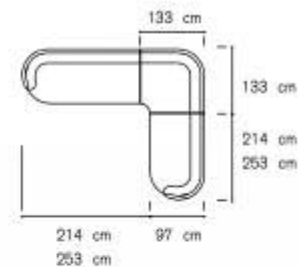

union / union soft

urban 2.0 / urban soft 2.0

pacific

Composition examples:

Sofa height cm. 45/84
Seat height from ground cm. 43
Seat depth cm. 62

drop

drop

Composition examples:

Sofa height cm. 68/72
Seat height from ground cm. 39
Seat depth cm. 59

201 cm
228 cm
258 cm
288 cm

186 cm
213 cm
243 cm

186 cm
213 cm
243 cm

Composition examples:

Sofa height cm. 88-100
 Seat height from ground cm. 43
 Seat depth cm. 54

krisby

urban 2.0

Composition examples:

Sofa height cm. 89
Seat height from ground cm. 44
Seat depth cm. 53

Composition examples:

Sofa height cm. 42
Seat height from ground cm. 42

sanders air

Composition examples: