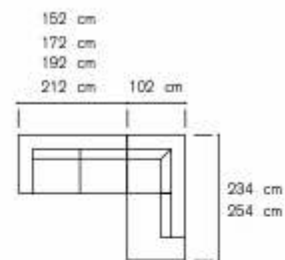

Sofa height cm. 68/72
Seat height from ground cm. 39
Seat depth cm. 59

201 cm
228 cm
258 cm
288 cm

186 cm
213 cm
243 cm

186 cm
213 cm
243 cm

Composition examples:

Sofa height cm. 88-100
 Seat height from ground cm. 43
 Seat depth cm. 54

Sofa height cm. 73
Seat height from ground cm. 41

**N.B: 109x124 e 124x109 non esistono
109x124 and 124x109 doesn't exist**

Composition examples:

Sofa height cm. 84
 Seat height from ground cm. 42
 Seat depth cm. 52

177 cm
 197 cm
 217 cm
 237 cm

152 cm 108 cm
 172 cm 128 cm
 192 cm
 212 cm

royal / royal soft

on line plain

Composition examples:

Sofa height cm. 78-94
Seat height from ground cm. 43
Seat depth cm. 62

Composition examples:

Sofa height cm. 80
 Seat height from ground cm. 43
 Seat depth cm. 55

177 cm
 197 cm
 217 cm
 237 cm

152 cm 107 cm
 172 cm 128 cm
 192 cm
 212 cm

loman

Composition examples:

Sofa height cm. 80
Seat height from ground cm. 42
Seat depth cm. 60