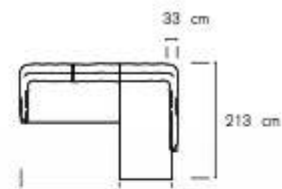

union / union soft

urban 2.0 / urban soft 2.0

pacific

Composition examples:

Sofa height cm. 45/84
Seat height from ground cm. 43
Seat depth cm. 62

drop

drop

Composition examples:

Sofa height cm. 68/72
Seat height from ground cm. 39
Seat depth cm. 59

201 cm
228 cm
258 cm
288 cm

186 cm
213 cm
243 cm

186 cm
213 cm
243 cm

Composition examples:

Sofa height cm. 88-100
 Seat height from ground cm. 43
 Seat depth cm. 54