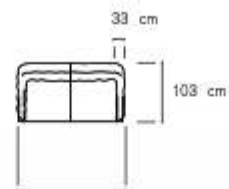

union / union soft

urban 2.0 / urban soft 2.0

pacific

Composition examples:

Sofa height cm. 45/84
Seat height from ground cm. 43
Seat depth cm. 62

drop

drop

Composition examples:

Sofa height cm. 68/72
Seat height from ground cm. 39
Seat depth cm. 59

201 cm
228 cm
258 cm
288 cm

186 cm
213 cm
243 cm

186 cm
213 cm
243 cm

Composition examples:

Sofa height cm. 88-100
 Seat height from ground cm. 43
 Seat depth cm. 54