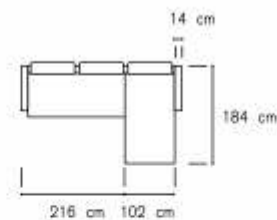

Sofa height cm. 68/72
Seat height from ground cm. 39
Seat depth cm. 59

201 cm
228 cm
258 cm
288 cm

186 cm
213 cm
243 cm

186 cm
213 cm
243 cm

Composition examples:

Sofa height cm. 88-100
 Seat height from ground cm. 43
 Seat depth cm. 54

krisby

urban 2.0

Composition examples:

Sofa height cm. 89
Seat height from ground cm. 44
Seat depth cm. 53

Composition examples:

Sofa height cm. 42
Seat height from ground cm. 42

sanders air

Composition examples:

Sofa height cm. 73
Seat height from ground cm. 41

**N.B: 109x124 e 124x109 non esistono
109x124 and 124x109 doesn't exist**

Composition examples:

Sofa height cm. 84
 Seat height from ground cm. 42
 Seat depth cm. 52