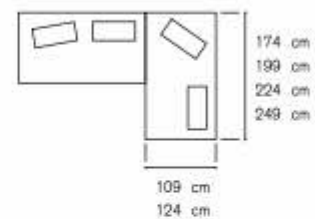

Sofa height cm. 68/72
Seat height from ground cm. 39
Seat depth cm. 59

201 cm
228 cm
258 cm
288 cm

186 cm
213 cm
243 cm

186 cm
213 cm
243 cm

Composition examples:

Sofa height cm. 88-100
 Seat height from ground cm. 43
 Seat depth cm. 54

krisby

urban 2.0

Composition examples:

Sofa height cm. 89
Seat height from ground cm. 44
Seat depth cm. 53

Composition examples:

Sofa height cm. 42
Seat height from ground cm. 42

sanders air

Composition examples:

Sofa height cm. 73
Seat height from ground cm. 41

**N.B: 109x124 e 124x109 non esistono
109x124 and 124x109 doesn't exist**

Composition examples:

Sofa height cm. 84
 Seat height from ground cm. 42
 Seat depth cm. 52

177 cm
 197 cm
 217 cm
 237 cm

152 cm 108 cm
 172 cm 128 cm
 192 cm
 212 cm

royal / royal soft

on line plain

Composition examples:

Sofa height cm. 78-94
Seat height from ground cm. 43
Seat depth cm. 62

Composition examples: