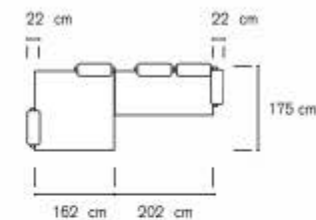

Sofa height cm. 68/72
Seat height from ground cm. 39
Seat depth cm. 59

201 cm
228 cm
258 cm
288 cm

186 cm
213 cm
243 cm

186 cm
213 cm
243 cm

Composition examples:

Sofa height cm. 88-100
 Seat height from ground cm. 43
 Seat depth cm. 54

krisby

urban 2.0

Composition examples:

Sofa height cm. 89
Seat height from ground cm. 44
Seat depth cm. 53

Composition examples:

Sofa height cm. 42
Seat height from ground cm. 42

sanders air

Composition examples: