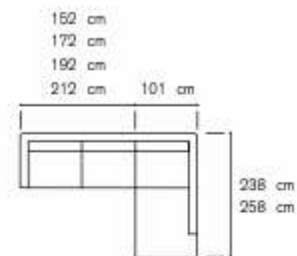

Sofa height cm. 68/72
Seat height from ground cm. 39
Seat depth cm. 59

201 cm
228 cm
258 cm
288 cm

186 cm
213 cm
243 cm

186 cm
213 cm
243 cm

Composition examples:

Sofa height cm. 88-100
 Seat height from ground cm. 43
 Seat depth cm. 54

Sofa height cm. 73
Seat height from ground cm. 41

**N.B: 109x124 e 124x109 non esistono
109x124 and 124x109 doesn't exist**

Composition examples:

Sofa height cm. 84
 Seat height from ground cm. 42
 Seat depth cm. 52

177 cm
 197 cm
 217 cm
 237 cm

152 cm 108 cm
 172 cm 128 cm
 192 cm
 212 cm

royal / royal soft

on line plain

Composition examples:

Sofa height cm. 78-94
Seat height from ground cm. 43
Seat depth cm. 62

Composition examples:

Sofa height cm. 80
 Seat height from ground cm. 43
 Seat depth cm. 55

177 cm
 197 cm
 217 cm
 237 cm

152 cm 107 cm
 172 cm 128 cm
 192 cm
 212 cm

loman

Composition examples:

Sofa height cm. 80
Seat height from ground cm. 42
Seat depth cm. 60