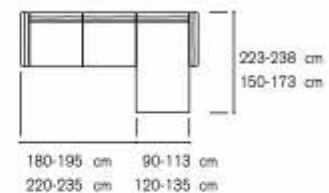

Sofa height cm. 68/72
Seat height from ground cm. 39
Seat depth cm. 59

201 cm
228 cm
258 cm
288 cm

186 cm
213 cm
243 cm

186 cm
213 cm
243 cm

Composition examples:

Sofa height cm. 88-100
 Seat height from ground cm. 43
 Seat depth cm. 54

Sofa height cm. 73
Seat height from ground cm. 41

**N.B: 109x124 e 124x109 non esistono
109x124 and 124x109 doesn't exist**

Composition examples:

Sofa height cm. 84
 Seat height from ground cm. 42
 Seat depth cm. 52

177 cm
 197 cm
 217 cm
 237 cm

152 cm 108 cm
 172 cm 128 cm
 192 cm
 212 cm

royal / royal soft

on line plain

Composition examples:

Sofa height cm. 78-94
Seat height from ground cm. 43
Seat depth cm. 62

Composition examples:

Sofa height cm. 80
 Seat height from ground cm. 43
 Seat depth cm. 55

177 cm
 197 cm
 217 cm
 237 cm

152 cm 107 cm
 172 cm 128 cm
 192 cm
 212 cm

loman

Composition examples:

Sofa height cm. 80
Seat height from ground cm. 42
Seat depth cm. 60