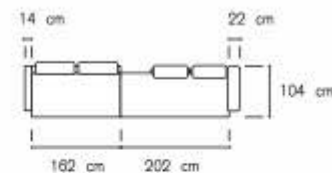

Sofa height cm. 68/72
Seat height from ground cm. 39
Seat depth cm. 59

201 cm
228 cm
258 cm
288 cm

186 cm
213 cm
243 cm

186 cm
213 cm
243 cm

Composition examples:

Sofa height cm. 88-100
 Seat height from ground cm. 43
 Seat depth cm. 54

krisby

urban 2.0

Composition examples:

Sofa height cm. 89
Seat height from ground cm. 44
Seat depth cm. 53

Composition examples:

Sofa height cm. 42
Seat height from ground cm. 42

sanders air

Composition examples: