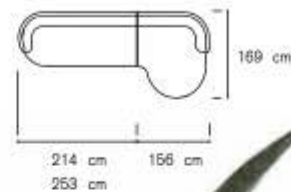

union / union soft

urban 2.0 / urban soft 2.0

pacific

Composition examples:

Sofa height cm. 45/84
Seat height from ground cm. 43
Seat depth cm. 62

drop

drop

Composition examples:

Sofa height cm. 68/72
Seat height from ground cm. 39
Seat depth cm. 59

201 cm
228 cm
258 cm
288 cm

186 cm
213 cm
243 cm

186 cm
213 cm
243 cm

Composition examples:

Sofa height cm. 88-100
 Seat height from ground cm. 43
 Seat depth cm. 54