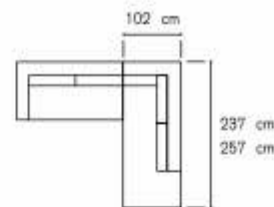

Sofa height cm. 73
Seat height from ground cm. 41

**N.B: 109x124 e 124x109 non esistono
109x124 and 124x109 doesn't exist**

Composition examples:

Sofa height cm. 84
 Seat height from ground cm. 42
 Seat depth cm. 52

177 cm
 197 cm
 217 cm
 237 cm

152 cm 108 cm
 172 cm 128 cm
 192 cm
 212 cm

royal / royal soft

on line plain

Composition examples:

Sofa height cm. 78-94
Seat height from ground cm. 43
Seat depth cm. 62

Composition examples:

Sofa height cm. 80
 Seat height from ground cm. 43
 Seat depth cm. 55

177 cm
 197 cm
 217 cm
 237 cm

152 cm 107 cm
 172 cm 128 cm
 192 cm
 212 cm

loman

Composition examples:

Sofa height cm. 80
Seat height from ground cm. 42
Seat depth cm. 60

166 cm
186 cm
206 cm
226 cm

147 cm 107 cm
167 cm
187 cm
207 cm

424 cm

poltroncine

armchairs

Beetle

Bend

Kyo