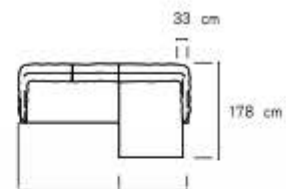

union / union soft

urban 2.0 / urban soft 2.0

pacific

Composition examples:

Sofa height cm. 45/84
Seat height from ground cm. 43
Seat depth cm. 62

drop

drop

Composition examples:

Sofa height cm. 68/72
Seat height from ground cm. 39
Seat depth cm. 59

201 cm
228 cm
258 cm
288 cm

186 cm
213 cm
243 cm

186 cm
213 cm
243 cm

Composition examples:

Sofa height cm. 88-100
 Seat height from ground cm. 43
 Seat depth cm. 54