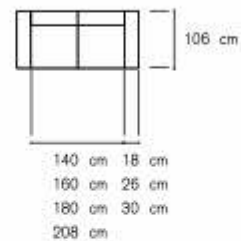

Sofa height cm. 68/72
Seat height from ground cm. 39
Seat depth cm. 59

201 cm
228 cm
258 cm
288 cm

186 cm
213 cm
243 cm

186 cm
213 cm
243 cm

Composition examples:

Sofa height cm. 88-100
 Seat height from ground cm. 43
 Seat depth cm. 54

krisby

urban 2.0

Composition examples:

Sofa height cm. 89
Seat height from ground cm. 44
Seat depth cm. 53

Composition examples:

Sofa height cm. 42
Seat height from ground cm. 42

sanders air

Composition examples:

Sofa height cm. 73
Seat height from ground cm. 41

**N.B: 109x124 e 124x109 non esistono
109x124 and 124x109 doesn't exist**

Composition examples:

Sofa height cm. 84
 Seat height from ground cm. 42
 Seat depth cm. 52

177 cm
 197 cm
 217 cm
 237 cm

152 cm 108 cm
 172 cm 128 cm
 192 cm
 212 cm

royal / royal soft

on line plain

Composition examples:

Sofa height cm. 78-94
Seat height from ground cm. 43
Seat depth cm. 62

Composition examples: