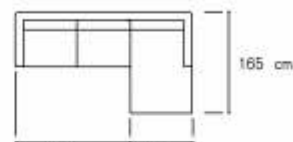

Sofa height cm. 68/72
Seat height from ground cm. 39
Seat depth cm. 59

201 cm
228 cm
258 cm
288 cm

186 cm
213 cm
243 cm

186 cm
213 cm
243 cm

Composition examples:

Sofa height cm. 88-100
 Seat height from ground cm. 43
 Seat depth cm. 54

krisby

urban 2.0

Composition examples:

Sofa height cm. 89
Seat height from ground cm. 44
Seat depth cm. 53

Composition examples:

Sofa height cm. 42
Seat height from ground cm. 42

sanders air

Composition examples:

Sofa height cm. 73
Seat height from ground cm. 41

**N.B: 109x124 e 124x109 non esistono
109x124 and 124x109 doesn't exist**

Composition examples:

Sofa height cm. 84
 Seat height from ground cm. 42
 Seat depth cm. 52

177 cm
 197 cm
 217 cm
 237 cm

152 cm 108 cm
 172 cm 128 cm
 192 cm
 212 cm

royal / royal soft

on line plain

Composition examples:

Sofa height cm. 78-94
Seat height from ground cm. 43
Seat depth cm. 62

Composition examples: