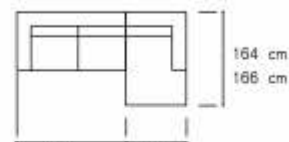

Sofa height cm. 73
Seat height from ground cm. 41

**N.B: 109x124 e 124x109 non esistono
109x124 and 124x109 doesn't exist**

Composition examples:

Sofa height cm. 84
 Seat height from ground cm. 42
 Seat depth cm. 52

177 cm
 197 cm
 217 cm
 237 cm

152 cm 108 cm
 172 cm 128 cm
 192 cm
 212 cm

royal / royal soft

on line plain

Composition examples:

Sofa height cm. 78-94
Seat height from ground cm. 43
Seat depth cm. 62

Composition examples:

Sofa height cm. 80
 Seat height from ground cm. 43
 Seat depth cm. 55

177 cm
 197 cm
 217 cm
 237 cm

152 cm 107 cm
 172 cm 128 cm
 192 cm
 212 cm

loman

Composition examples:

Sofa height cm. 80
Seat height from ground cm. 42
Seat depth cm. 60