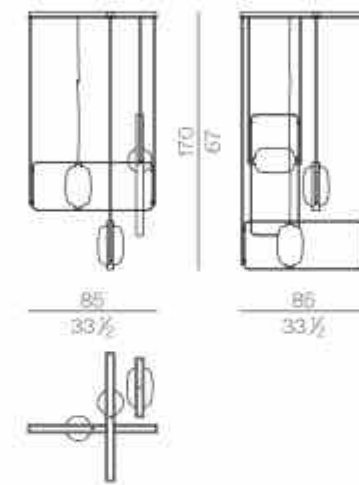

NOVA.1300/A

Technical data

Light source

Bulb

Recommended sources

n. 3 G9 led (390lm, 3.7W, 3000K)

Dimmer

Dimmable (only for 220/240V)

Metal structure

Artistic glass elements

Wall lamp

NOVA.2100

Technical data

Light source

Strip led

Recommended sources

120 Led MTL, 9.6W, 3000K

Dimmer

Dimmable (only for 220/240V)

Metal structure

Mirror part