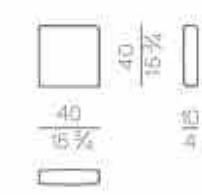

Leather cushion

CP.4040/HUG