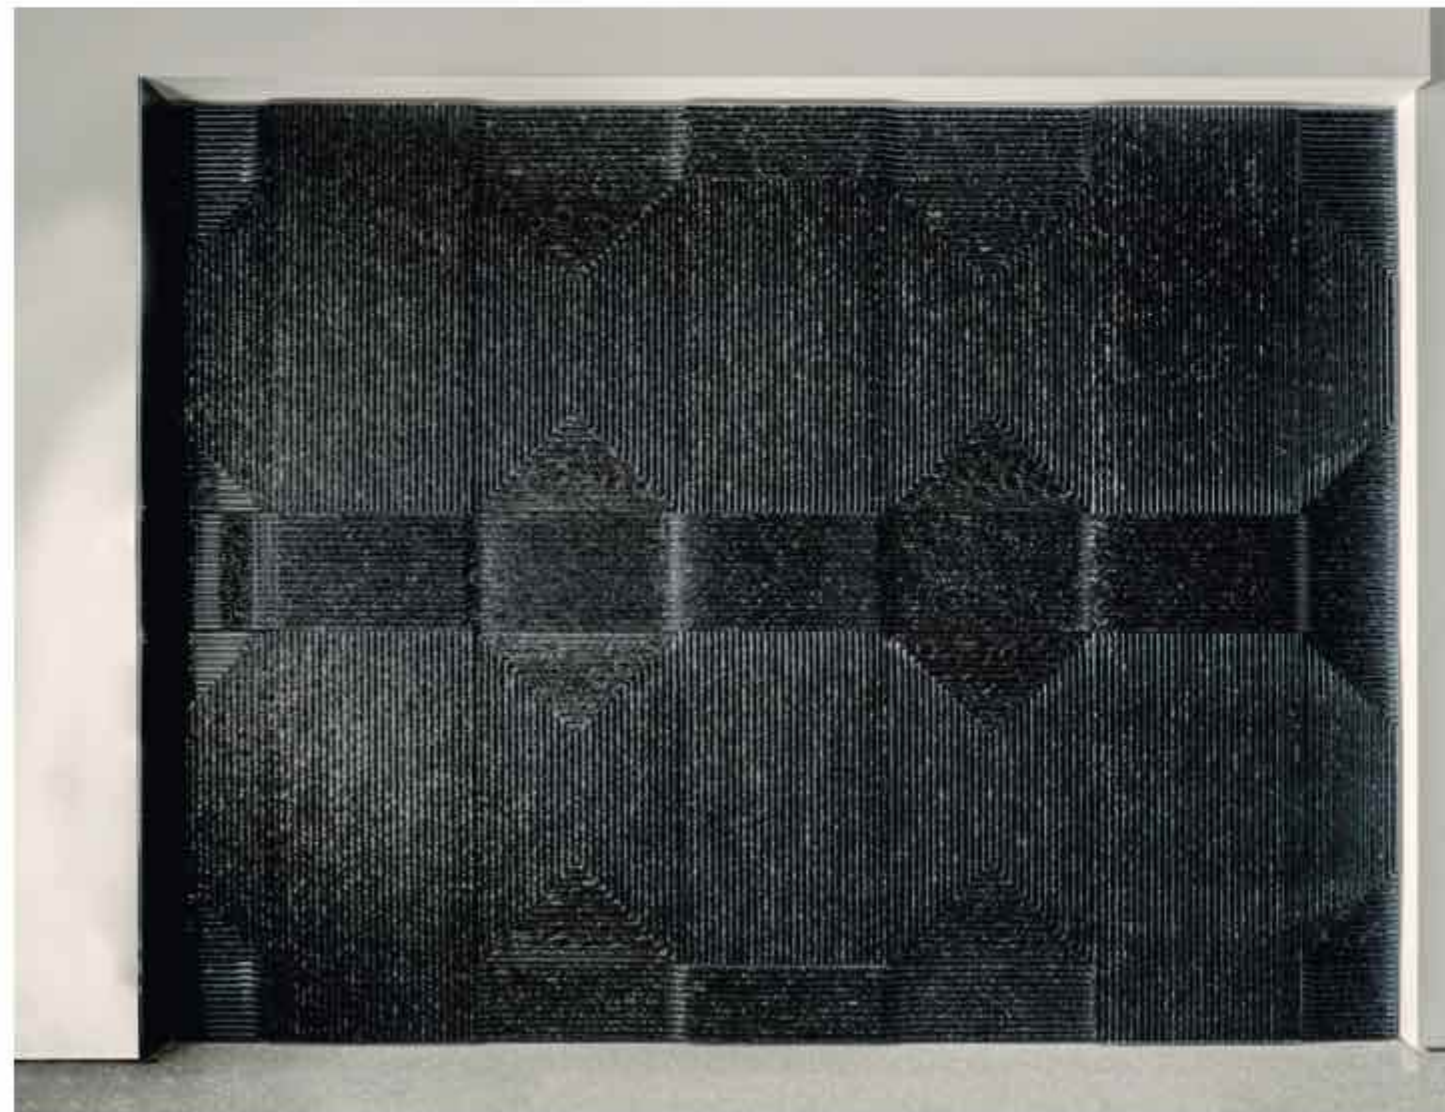

Wall panel system

TWINE

Twine wall panel system in artistic resin is customizable both in width and in height. Considering the high value of handmade craftsmanship, each panel is characterized by unique details. For the assembling, raw panels are provided to be fixed to the wall, together with artistic resin panels. Metal closing profiles for one or more sides are available on demand.