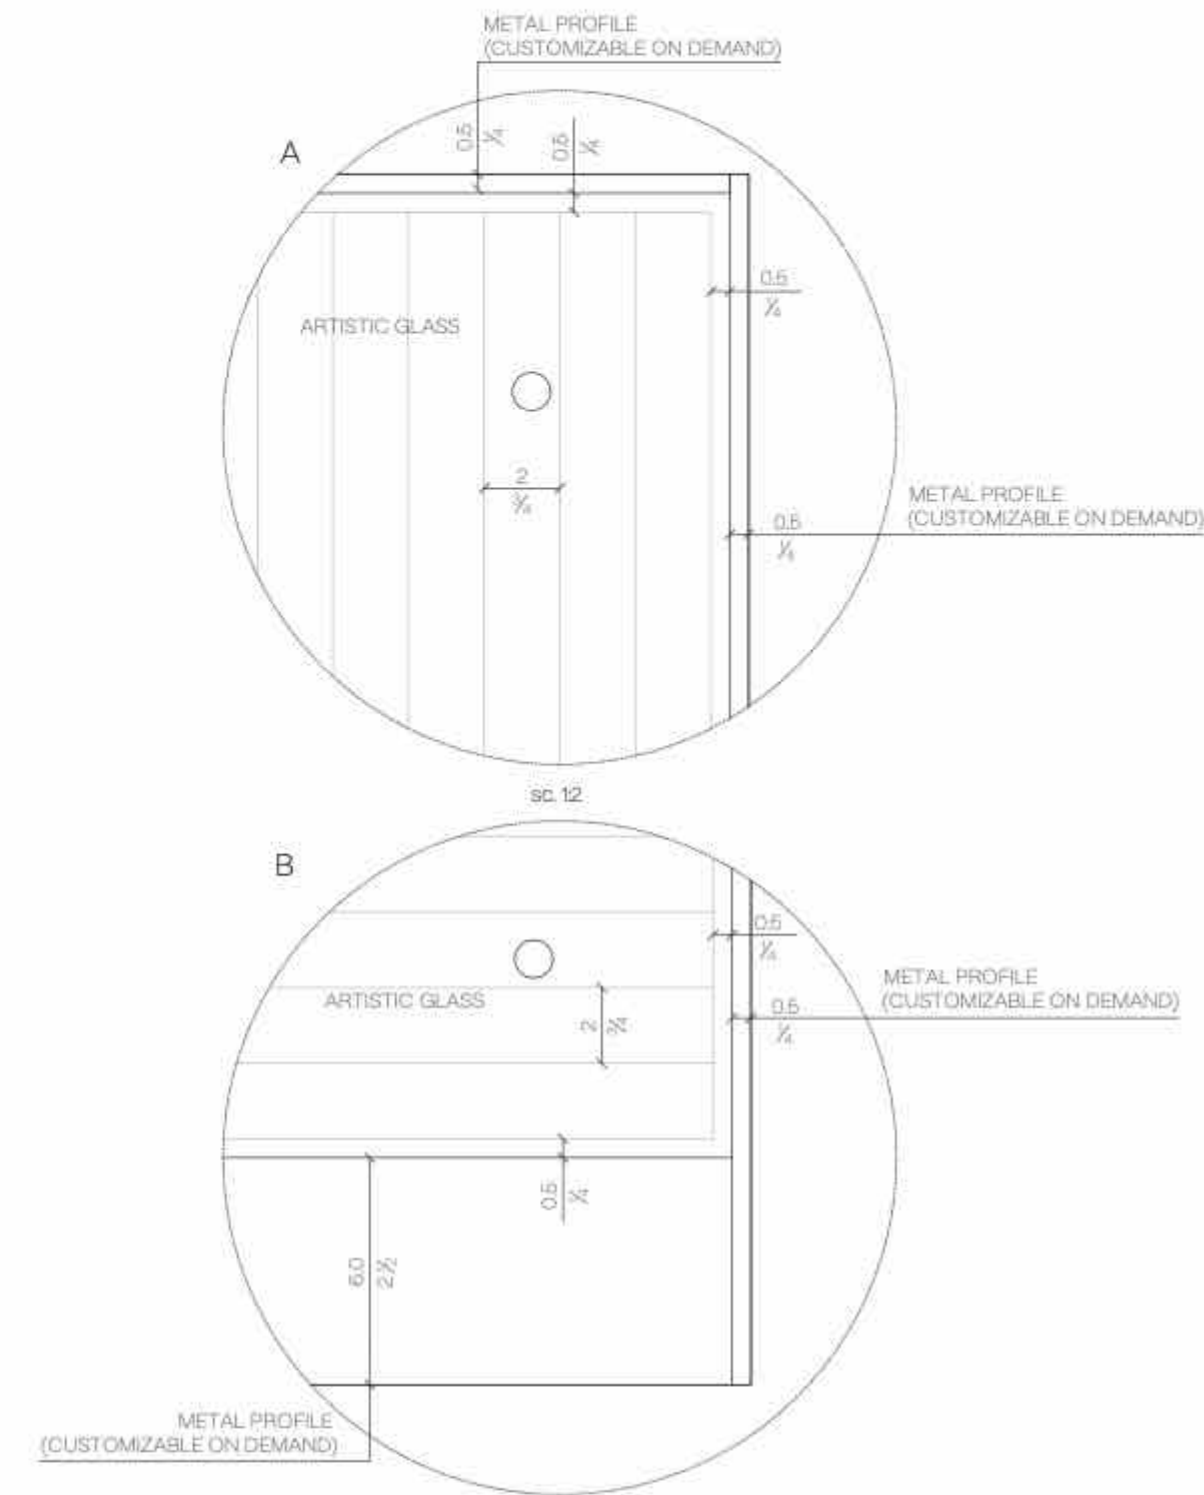

Wall light system proposal

LUMEN

Technical data

- Light source
- Strip led
- Recommended sources
- 168 Led MTL, 17.4W MTL, 3000K
- Dimmer
- Dimmable (only for 220/240 V)

Artistic glass elements

Metal parts