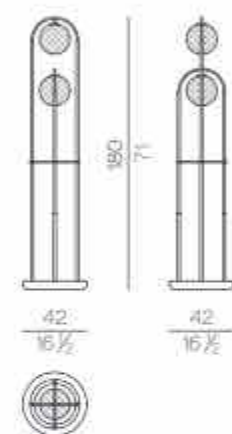

Floor lamp

HERON.3300

Technical data

Light source

Bulb

Recommended sources

n. 2 G9 led (390lm, 3.7W, 3000K)

Dimmer

Dimmable (only for 220/240V)

Wooden base

Metal parts

Metal details

Artistic glass elements