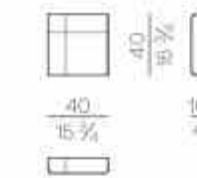

CT.4040/RUBIK/DX