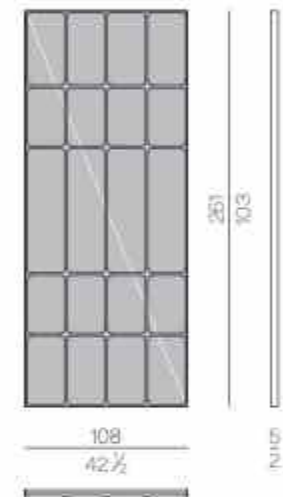

Sliding door
NOVA.SD.108