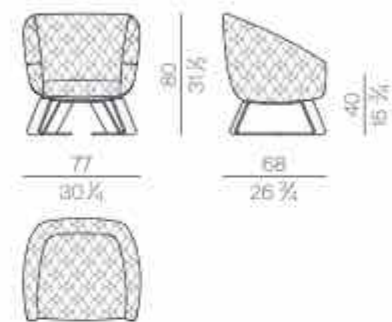

OLIVER.2100

Metal base