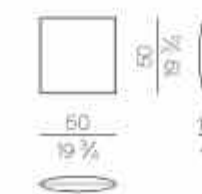

Leather cushion

CP.5050/VISION