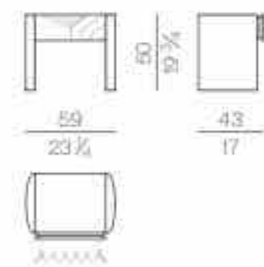

LINFA.9300/DX

Marble front drawers

Crackle lacquered structure

Metal parts

Marble front drawers

Mother of pearl lacquered structure

Metal parts