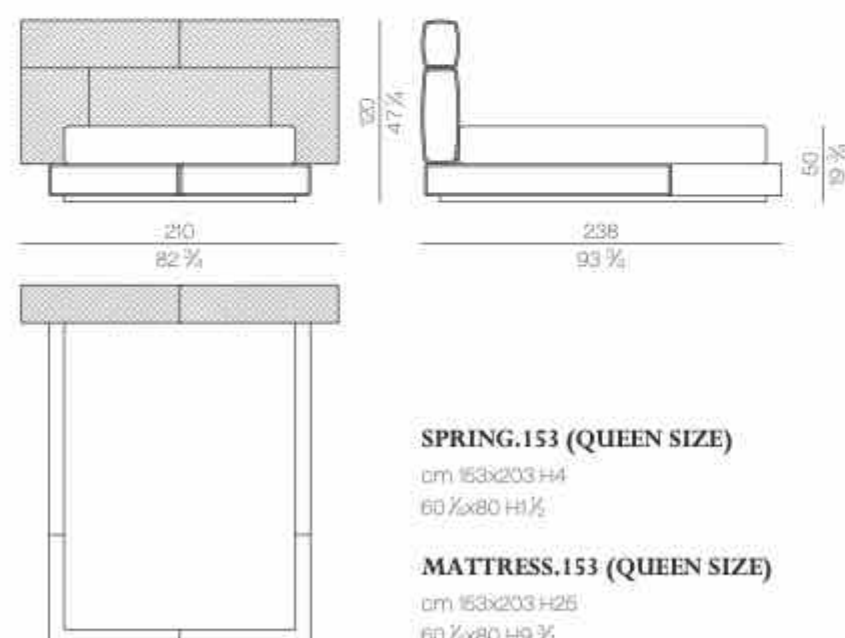

HUG.5153/TR (QUEEN SIZE)

SPRING.153 (QUEEN SIZE)

cm 153x203 H4
60 1/2x80 H1 1/2

MATTRESS.153 (QUEEN SIZE)

cm 153x203 H25
60 1/2x80 H9 3/4