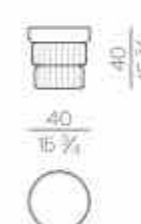

PEDRO.1040/R