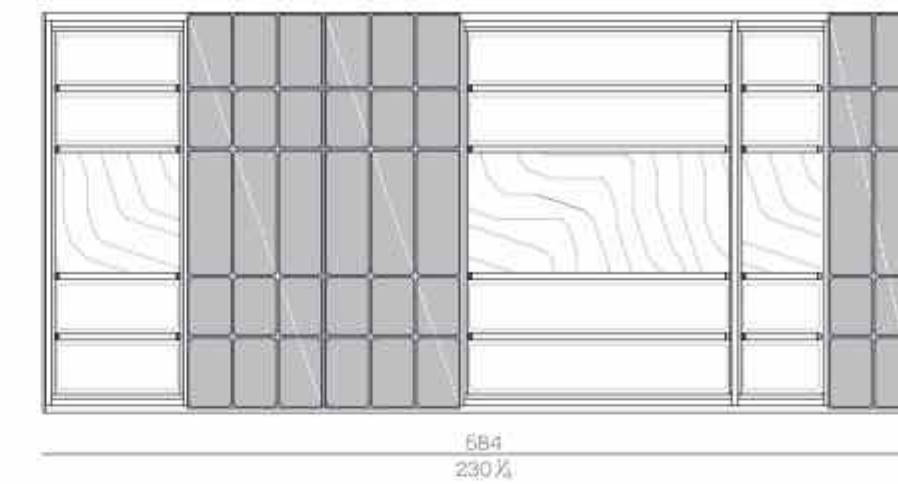

Modular bookcase proposal

NOVA.25000

Technical data

Light source	Recommended sources	Dimmer
Strip led	140 Led MTL, 9.6W MTL, 3000K	Dimmable (only for 220/240V)

Marble parts

Metal parts

Leather parts

Wooden parts (veener)