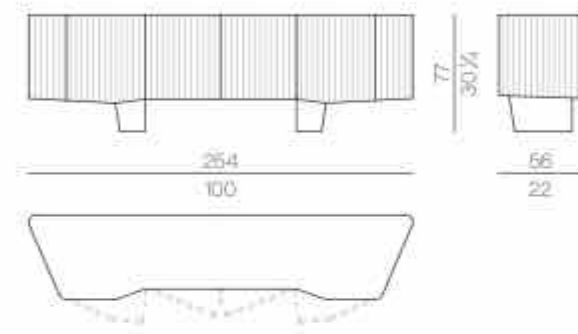

# Diamond

Design Claudio Cappellini - 2018

Storage unit

**DIAMOND.13300/R**

**DIAMOND.13400/R**