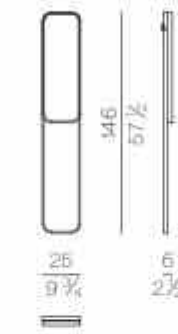

Wall lamp

NOVA.2100

Technical data

Light source

Strip led

Recommended sources

120 Led MTL, 9.6W, 3000K

Dimmer

Dimmable (only for 220/240V)

Metal structure

Mirror part