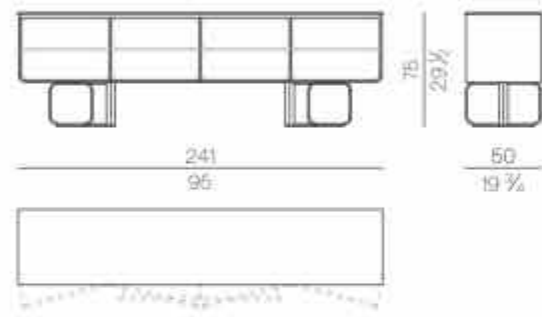

Storage unit

NOVA.13400

Marble top

Metal base