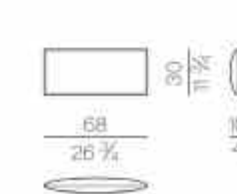

CP.6830/VISION