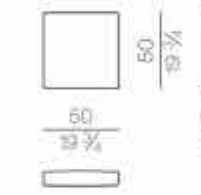

CT.5050/HUG