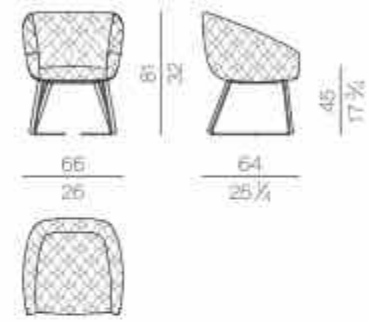

Armchair

OLIVER.1040