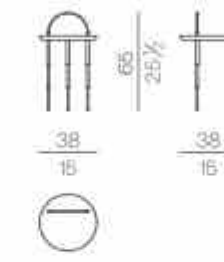

Heron

Design Luca Erba - 2019

Side table

HERON.1040