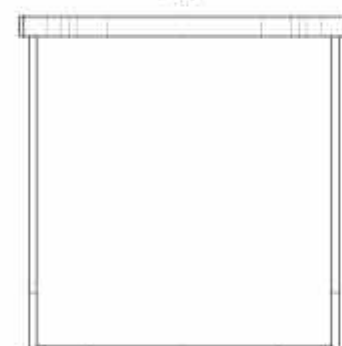

NOVABED.5193 (KING SIZE)

SPRING.193 (KING SIZE)

cm 193x203 H4
76x80 H1 1/2

MATTRESS.193 (KING SIZE)

cm 193x203 H25
76x80 H9 3/4

Metal parts

ME14 Brushed bronze finish