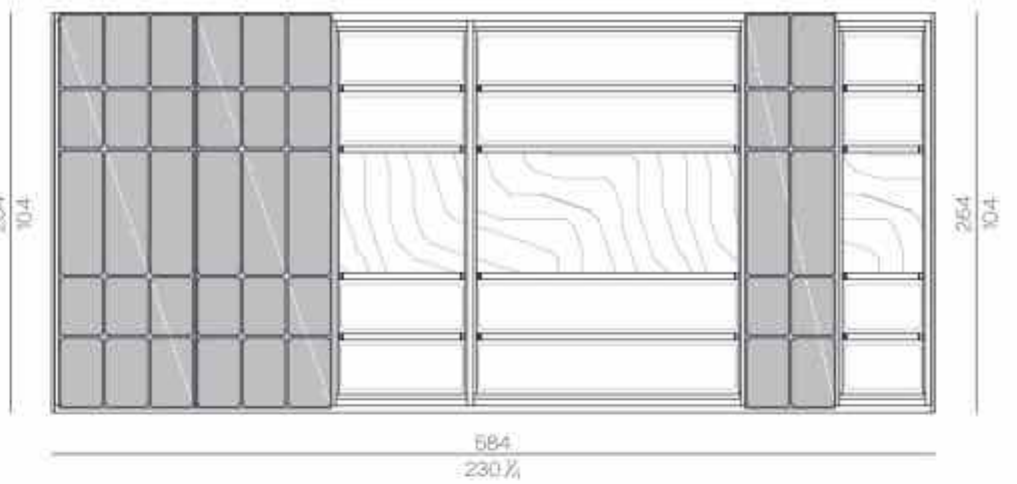

Modular bookcase proposal

NOVA.25000

Technical data

Light source	Recommended sources	Dimmer
Strip led	140 Led MTL, 9.6W MTL, 3000K	Dimmable (only for 220/240V)

Marble parts

Metal parts

Leather parts

Wooden parts (veener)