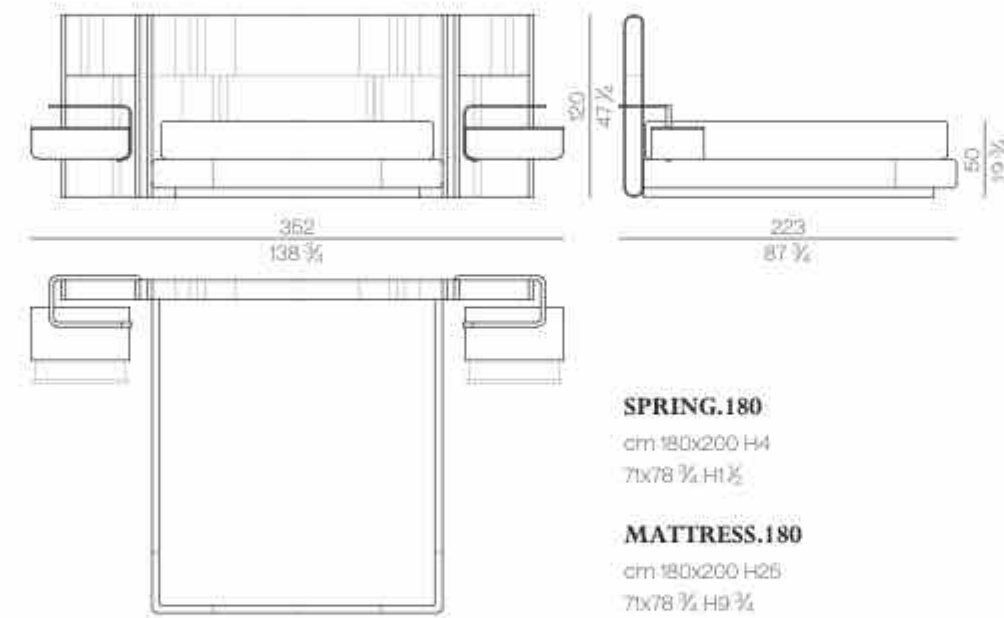

NOVABED.5180/C

SPRING.180
cm 180x200 H4
71x78 1/4 H1 1/2

MATTRESS.180
cm 180x200 H25
71x78 1/4 H9 1/4