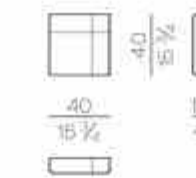

Fabric cushion

CT.4040/RUBIK/SX