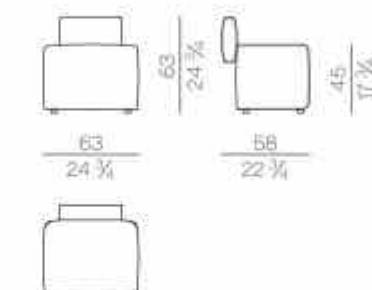

Pouf

HUG.1040