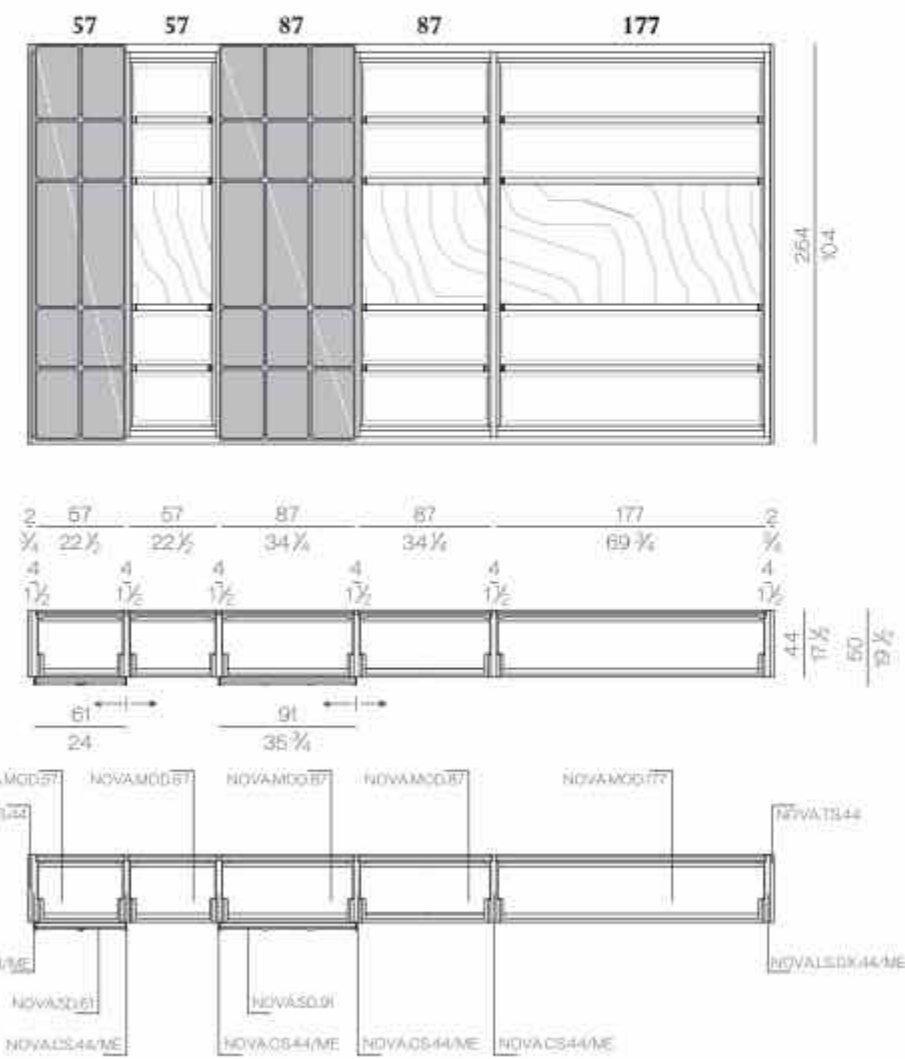

Modular bookcase scheme

Modules