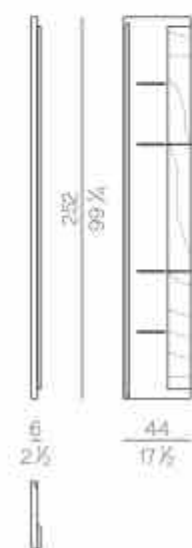

Lateral shoulder (left)
NOVA.LS.SX.44/ME