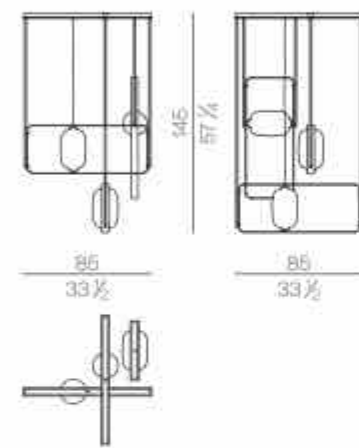

NOVA.1300/B