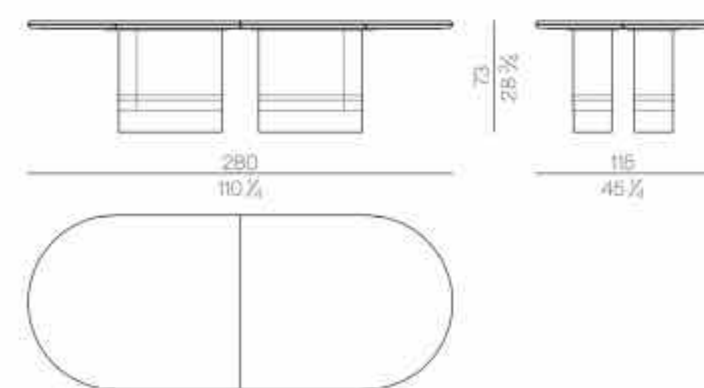

ADONE.8280