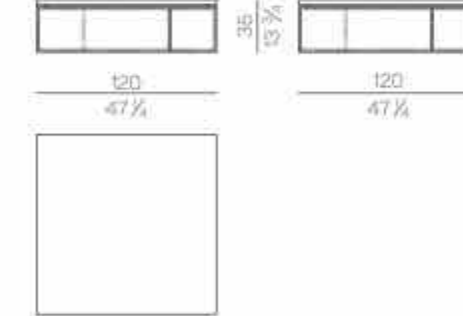

LINEUP.3120/A/RE

Artistic resin top

Metal base