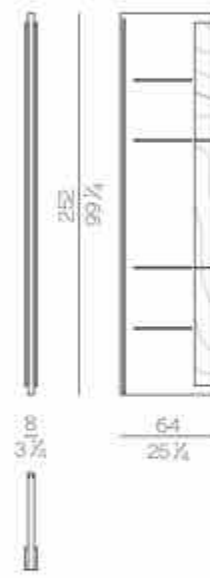

Central shoulder
NOVA.CS.64