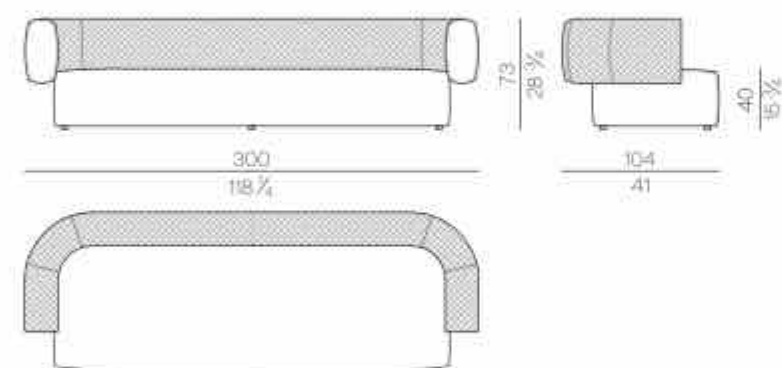

HUG.2400/TR

Fabric cushion

Leather cushion