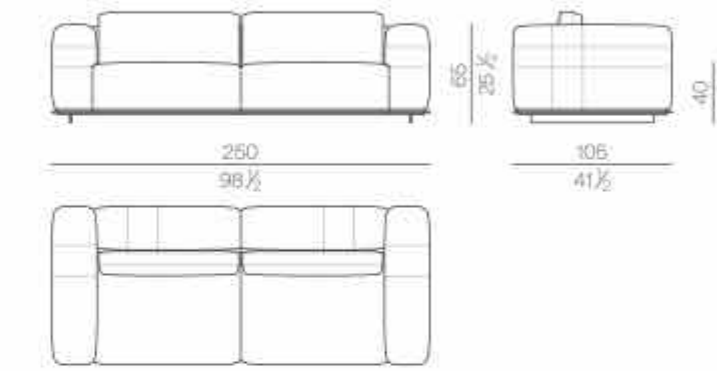

RUBIK.2300