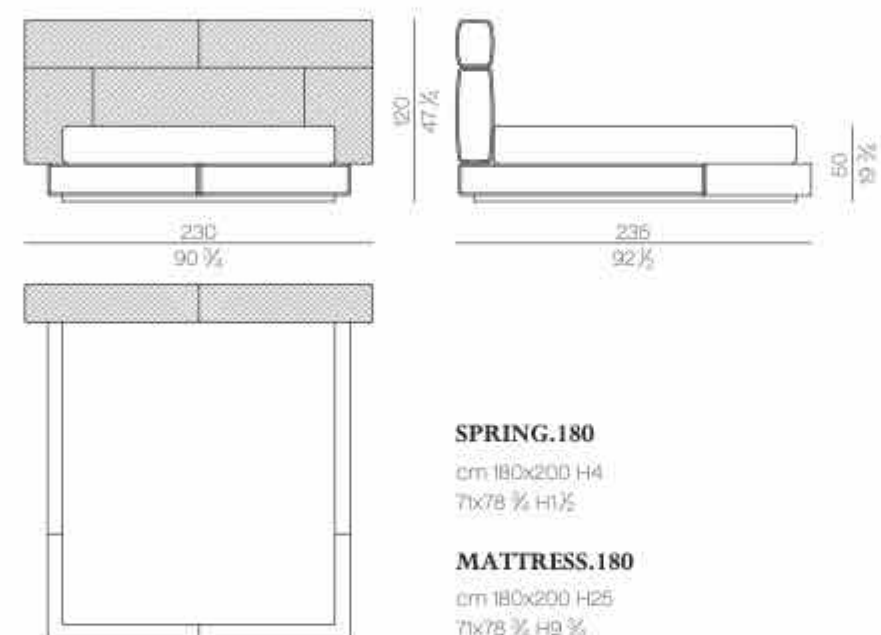

HUG.5180/TR

SPRING.180

cm 180x200 H4
71x78 3/4 H1 1/2

MATTRESS.180

cm 180x200 H25
71x78 3/4 H9 3/4