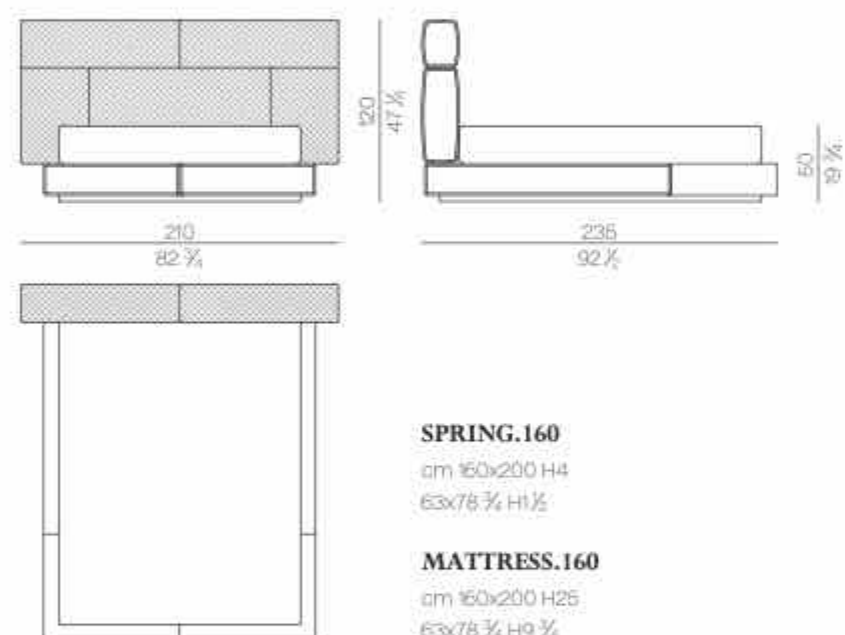

Bed

HUG.5160/TR

SPRING.160

cm 160x200 H4
63x78 3/4 H1 1/2

MATTRESS.160

cm 160x200 H25
63x78 3/4 H9 3/4