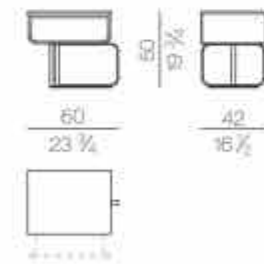

NOVA.9300/DX

Marble top

Metal base