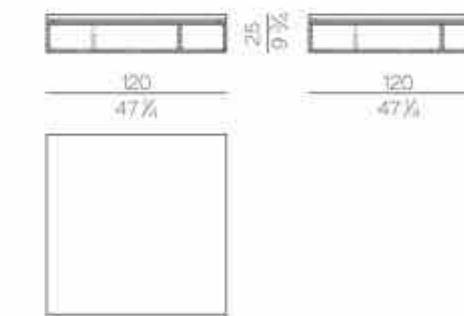

LINEUP.3120/B/RE