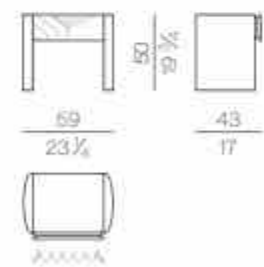

Night table

LINFA.9300/SX