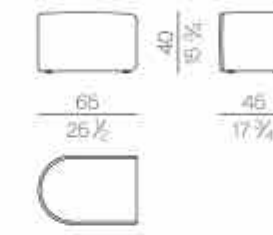

Marilyn

Design Luca Erba - 2019

Pouf

MARILYN.1010

Wooden legs

Metal details

MP11TG Glossy moka dyed maple

ME15 Matt gold finish