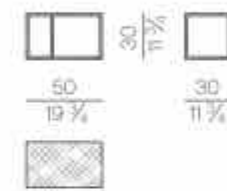

LINEUP.5030