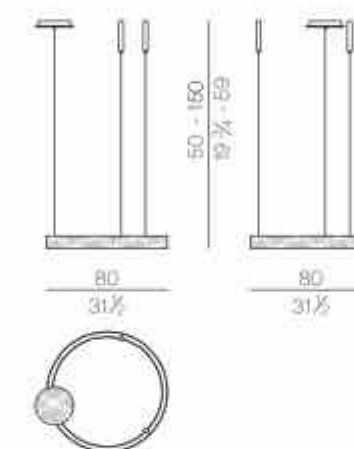

Chandelier

ASTRO.1100