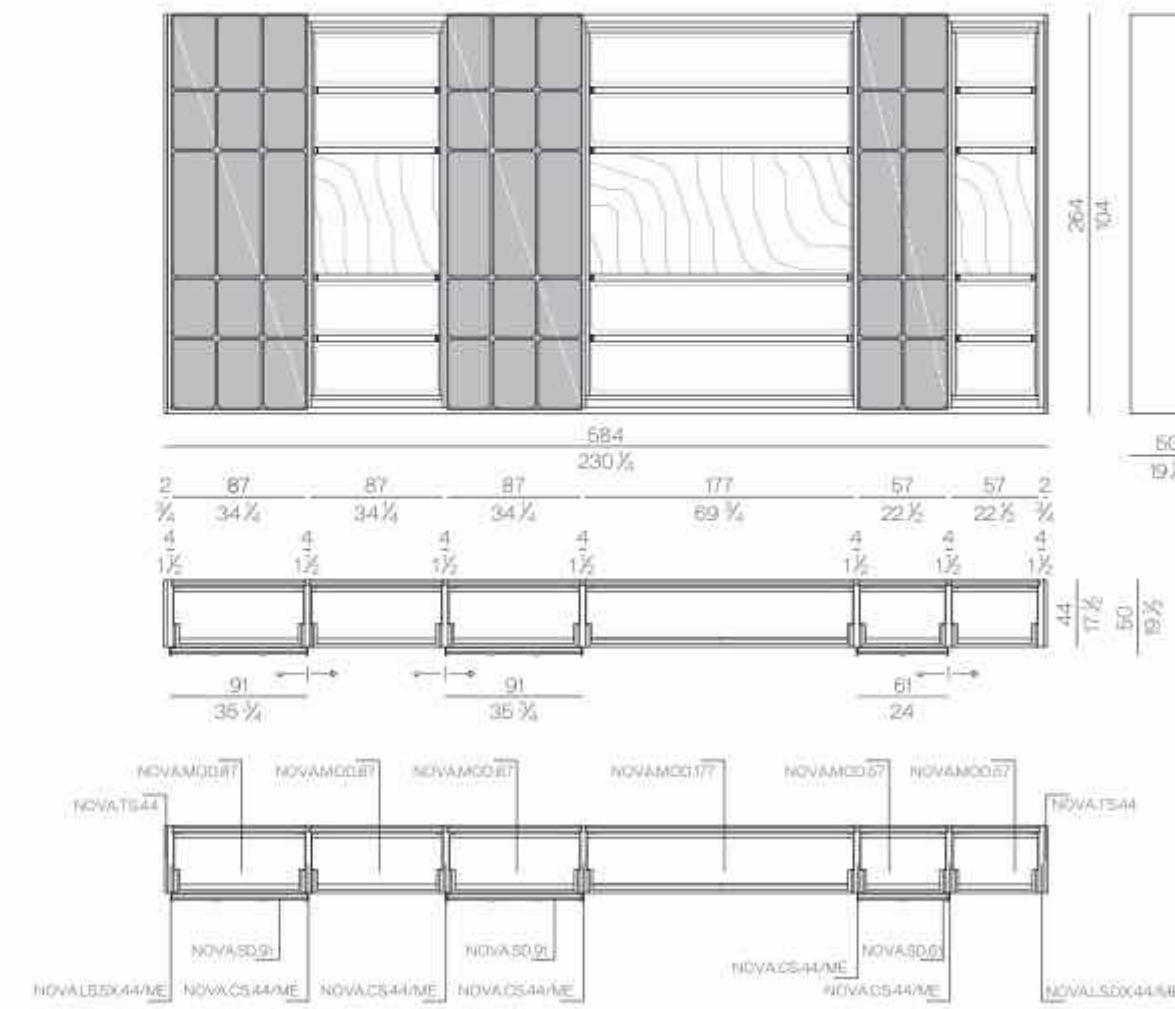

Modular bookcase proposal

NOVA.25000

Technical data

Light source	Recommended sources	Dimmer
Strip led	140 Led MTL, 9.6W MTL, 3000K	Dimmable (only for 220/240V)

Marble parts

Metal parts

Leather parts

Wooden parts (veener)