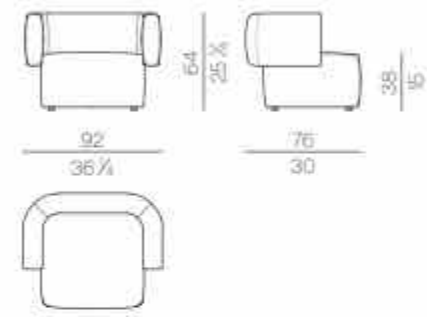

Armchair

HUG.2100