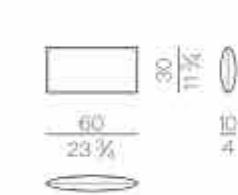

CT.6030/VISION