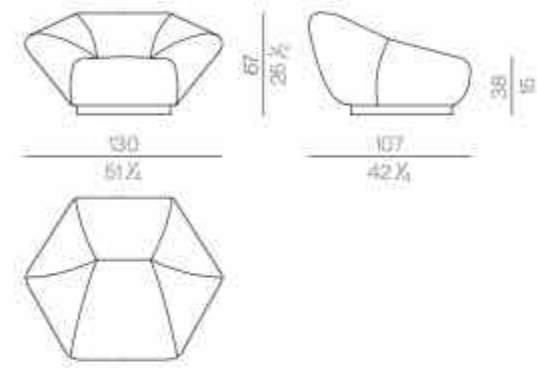

Bloom

Design Luca Erba - 2019

Armchair

BLOOM.2150