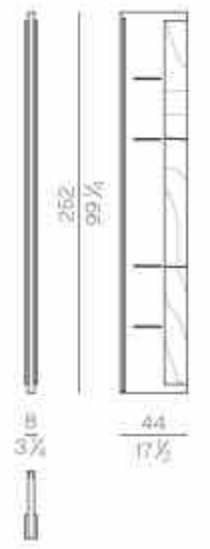

Central shoulder
NOVA.CS.44