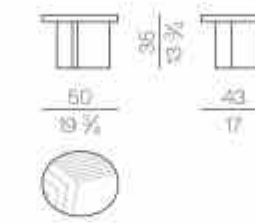

**Metal** parts

ME11 Shiny chrome finish

MA13 Calacatta Oro  
MA13M Matt Calacatta Oro

FM14 Glossy quartz  
FM14M Matt quartz

ME14 Brushed bronze finish

Side table

**LINFA.1050**

Coffee table