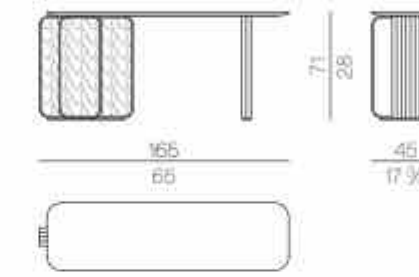

Console

NOVA.10100

Marble top and base

Metal base