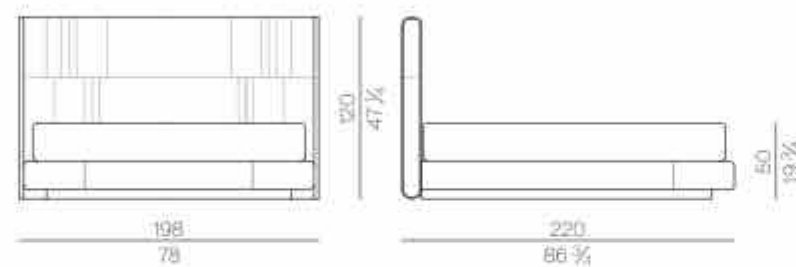

NOVABED.5180

SPRING.180

cm 180x200 H4
71x78 3/4 H1 1/2

MATTRESS.180

cm 180x200 H25
71x78 3/4 H9 3/4