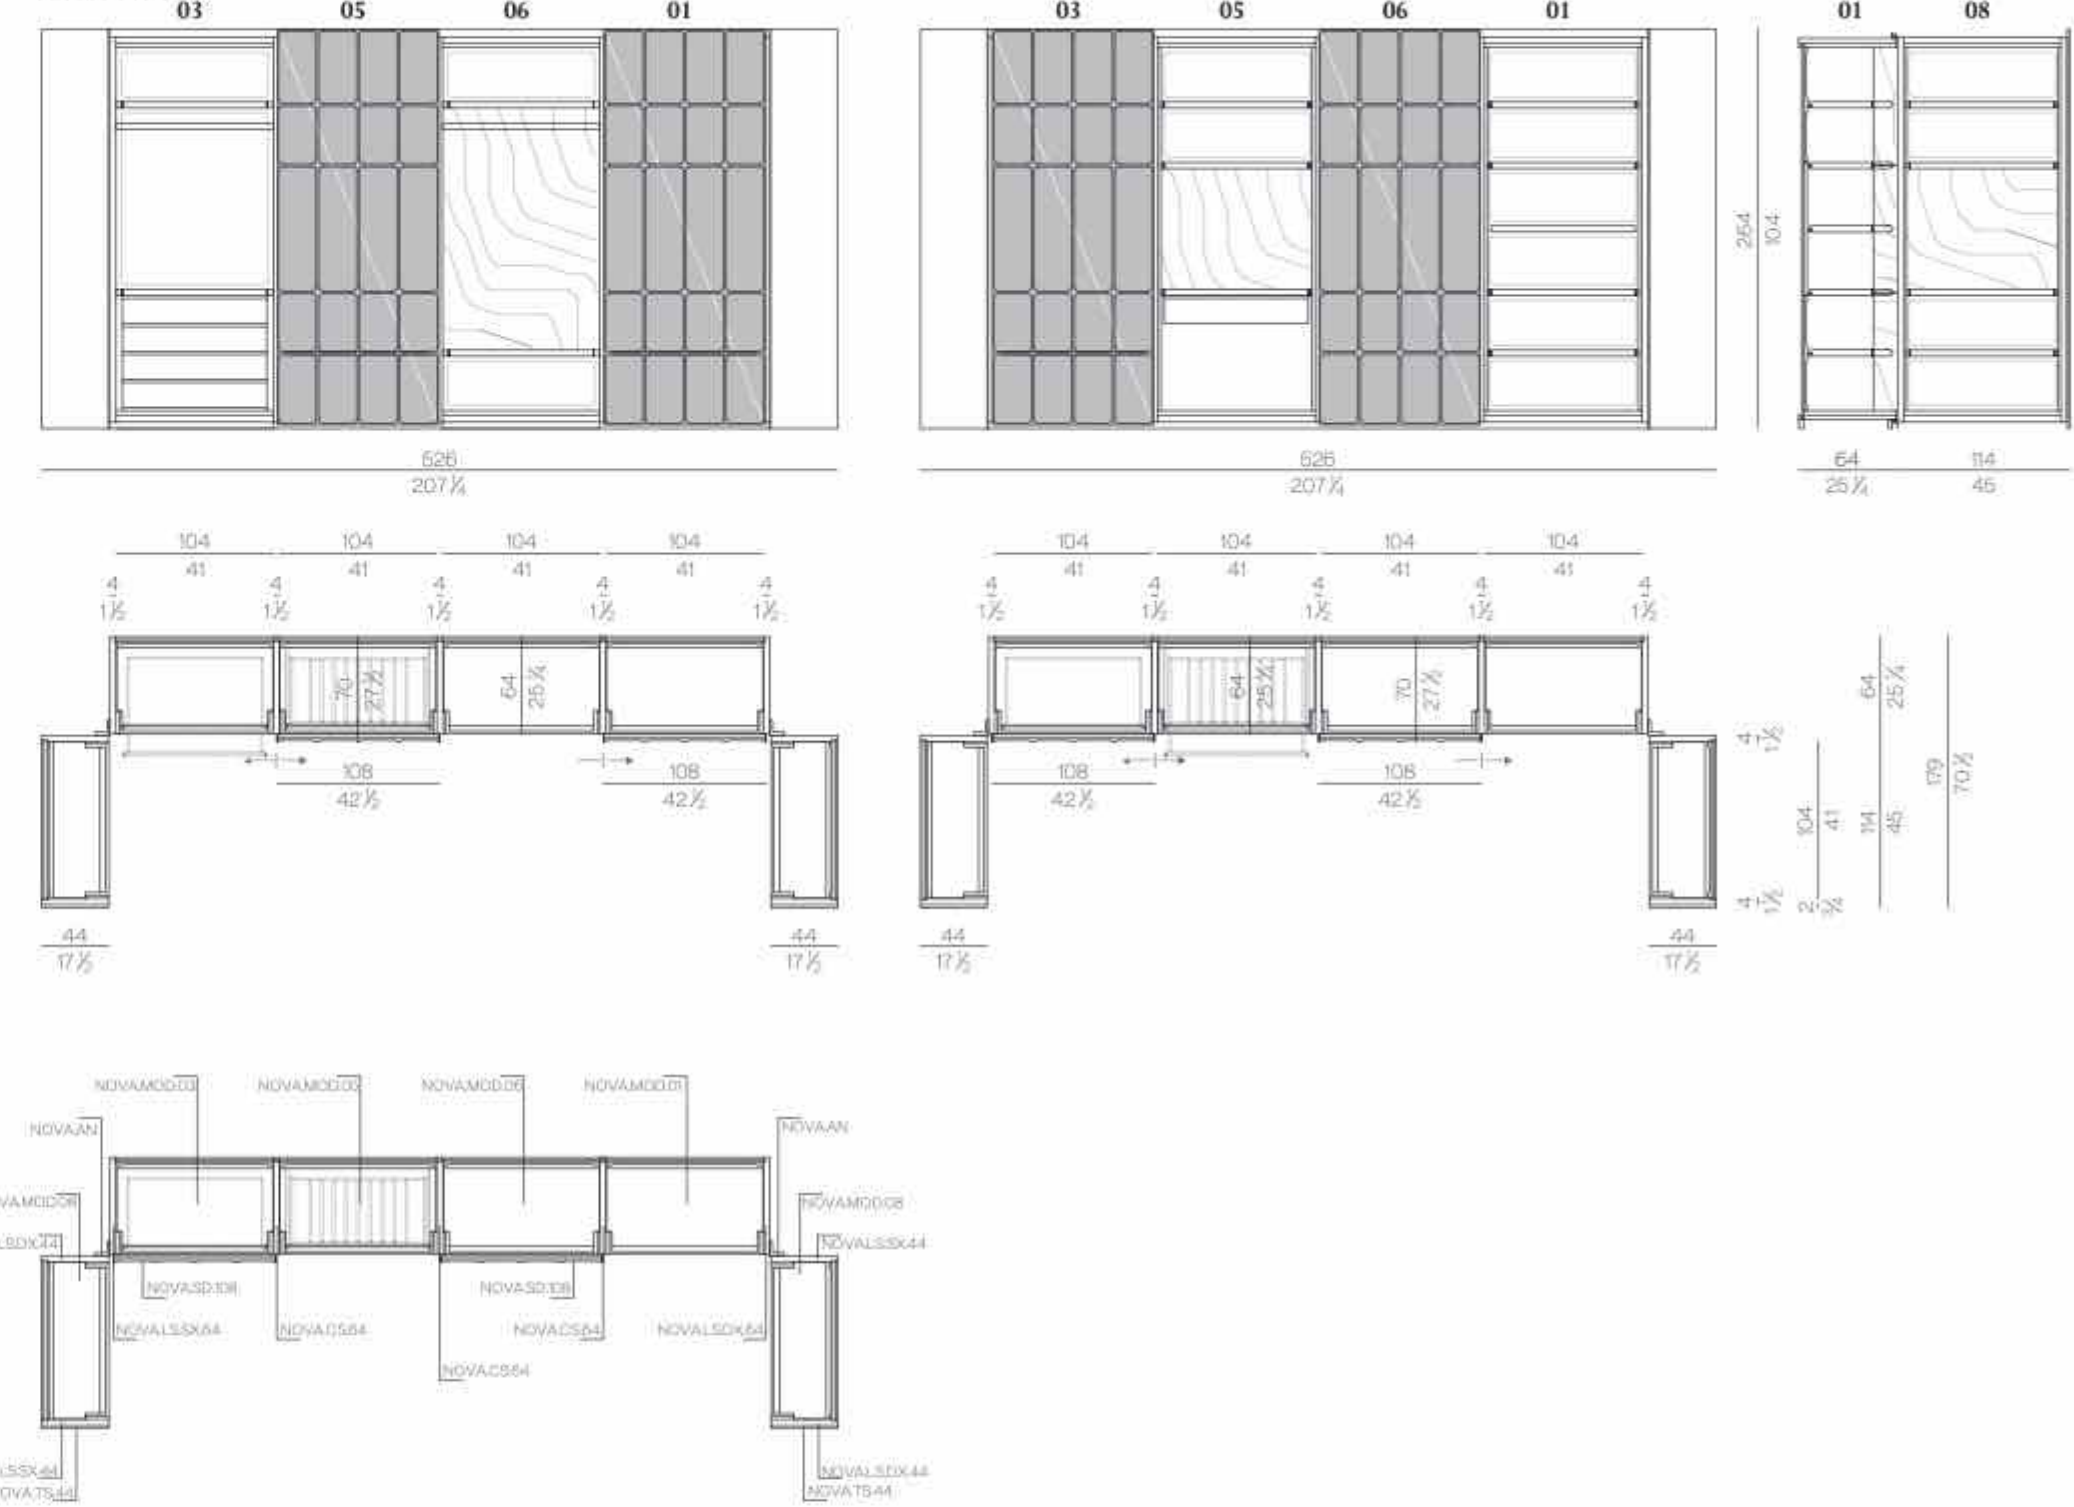

Lateral shoulder (right)  
NOVA.LS.DX.44

Terminal shoulder  
NOVA.TS.44

Sliding door  
NOVA.SD.108

Corner element  
NOVA.AN

Walk-in closet proposal  
NOVA.26000

**Technical data**

Light source: Strip led  
Recommended sources: 140 Led MTL, 9.6W MTL, 3000K  
Dimmer: Dimmable (only for 220/240V)