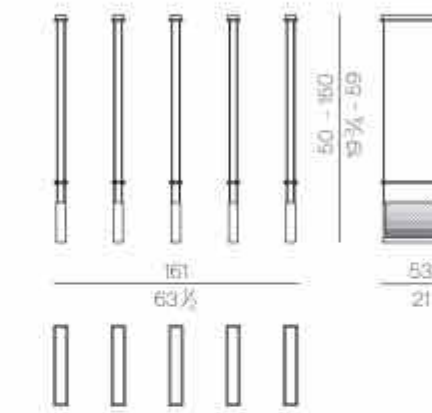

SHADE.1400

Technical data

Light source
Strip led

Recommended sources
120 Led MTL, 14W MTL, 3000K and 140 Led MTL, 9.6W MTL, 3000K

Dimmer
Dimmable (only for 220/240 V)

Metal structure

Artistic glass elements