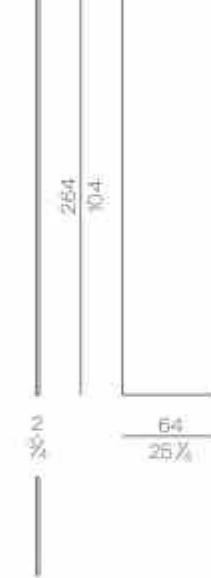

Terminal shoulder
NOVA.TS.64