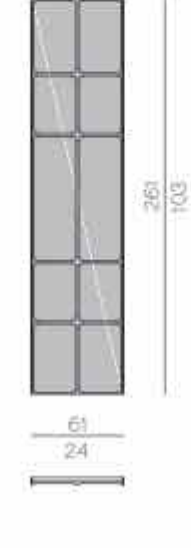

Sliding door
NOVA.SD.61