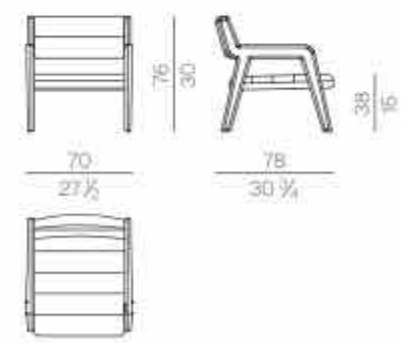

Armchair

EVELYN.2100