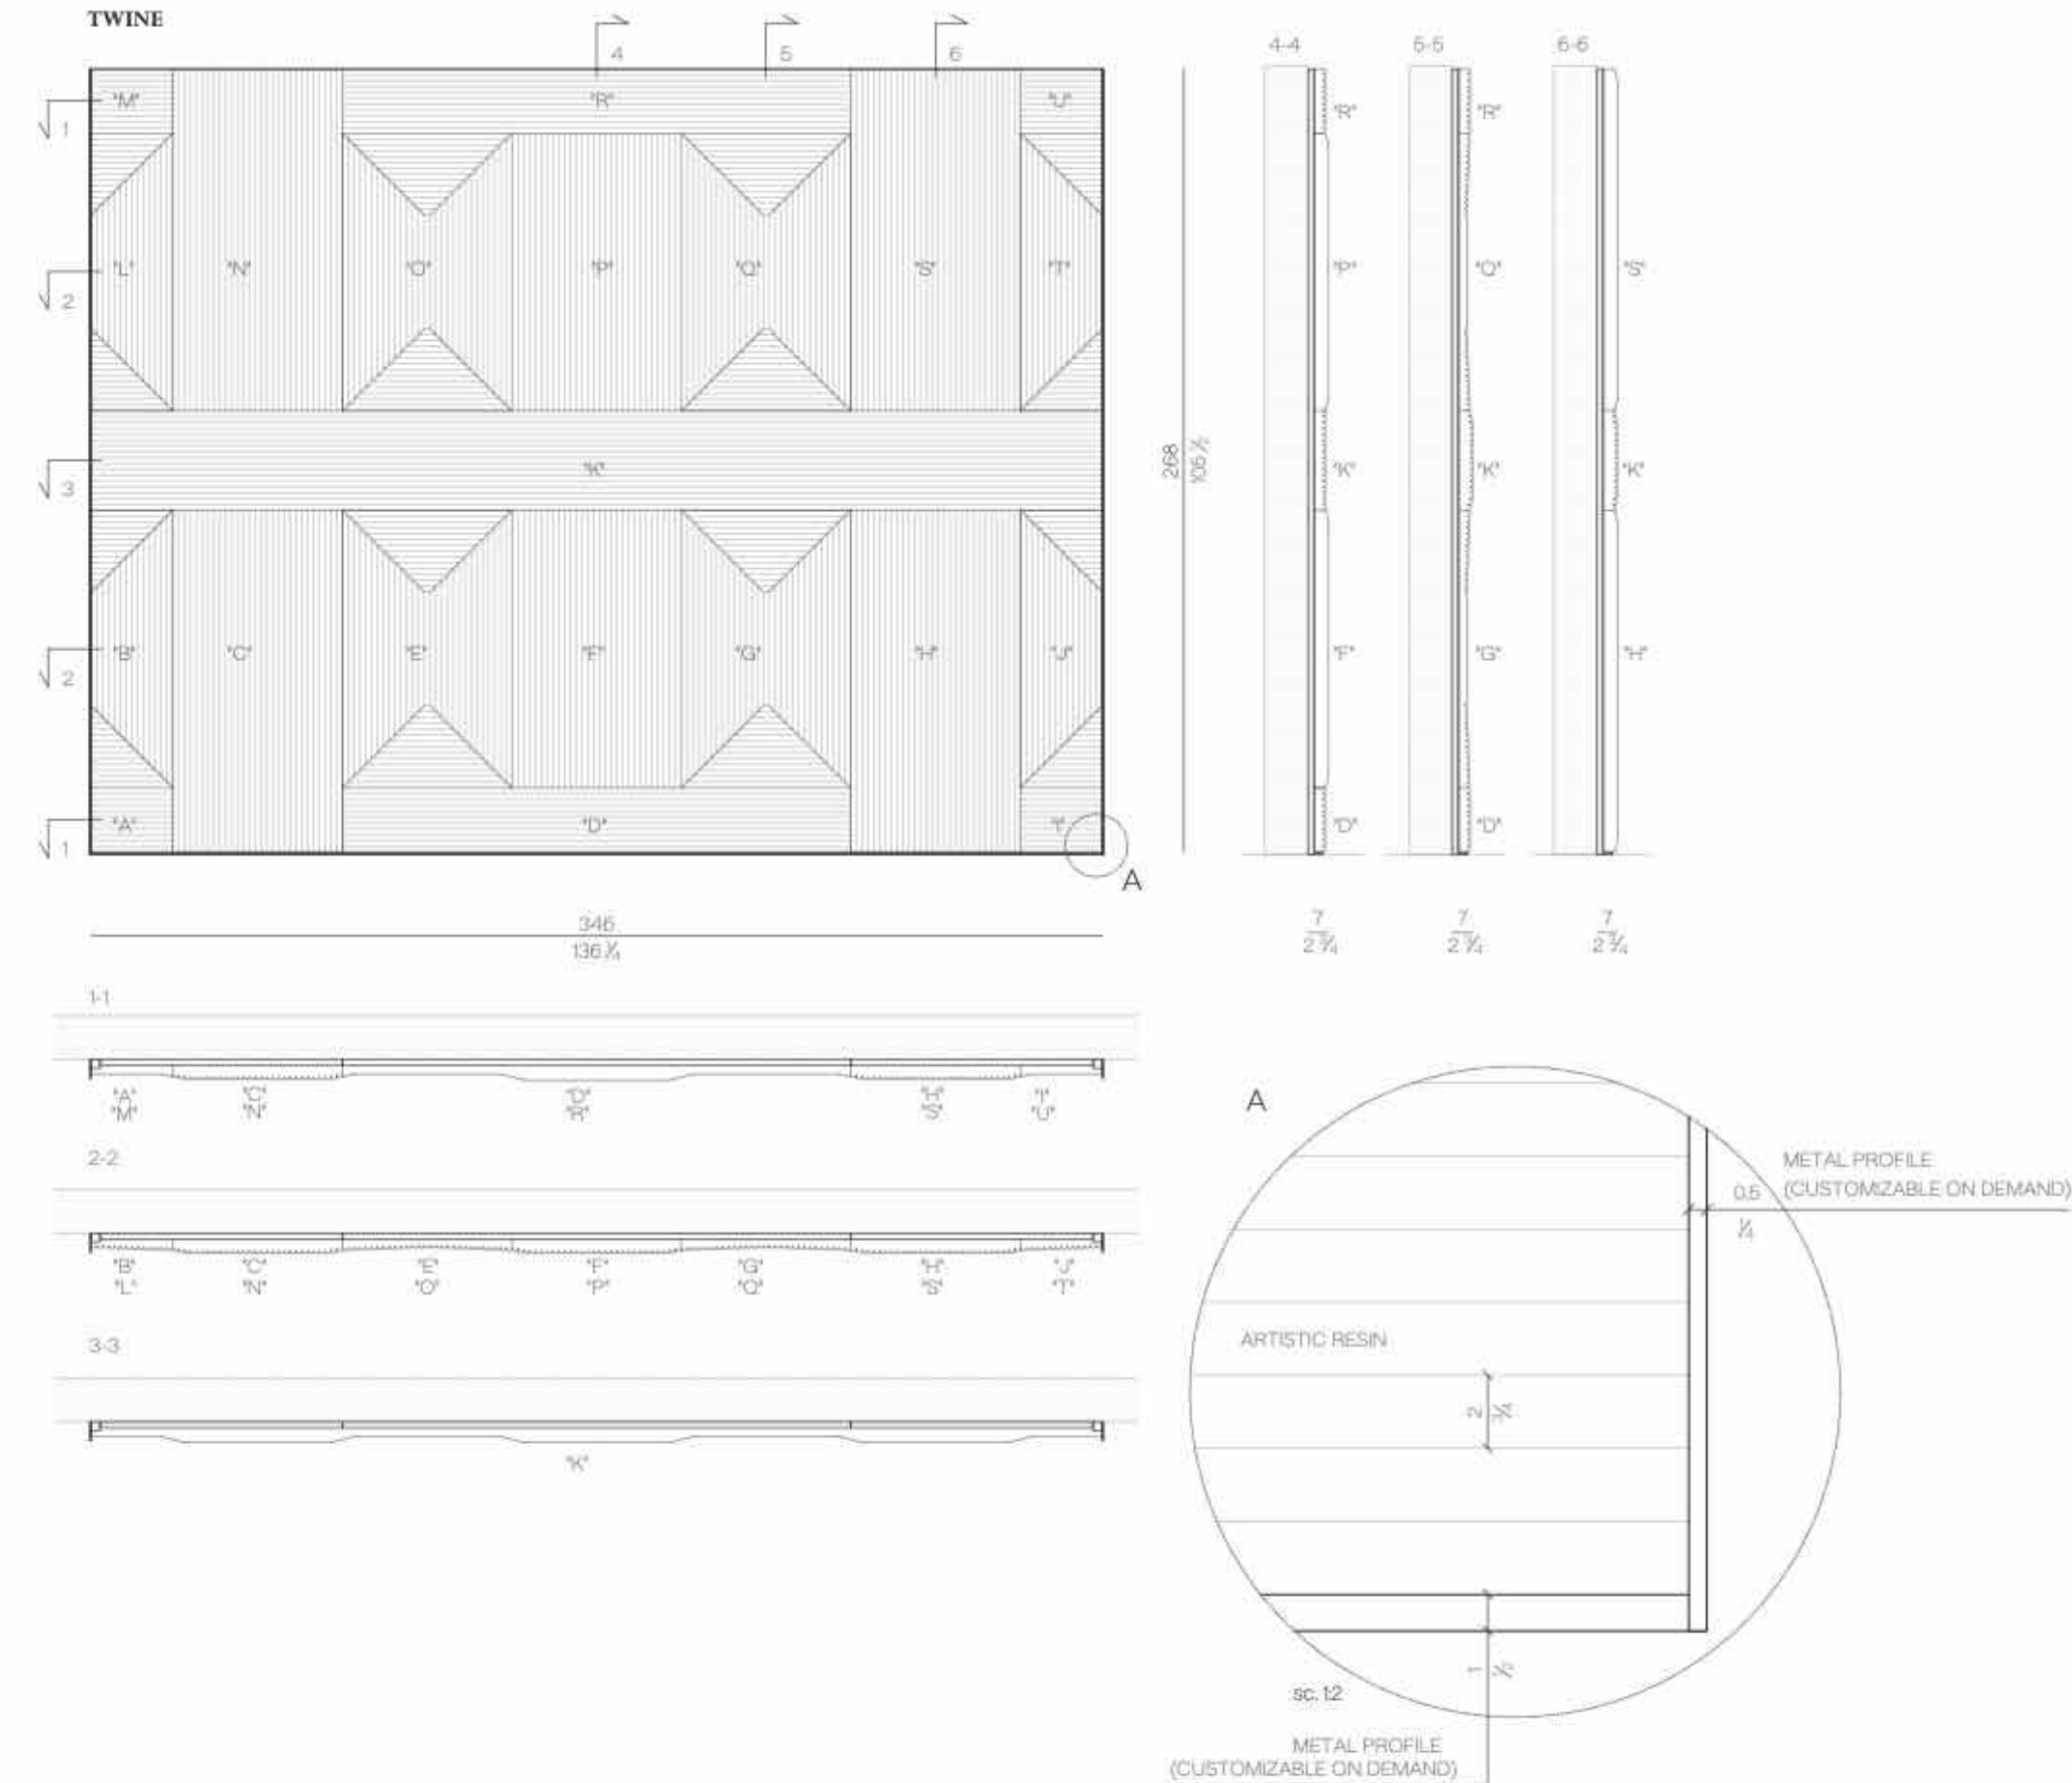

Wall panel system proposal

TWINE

Artistic resin panels

Metal details