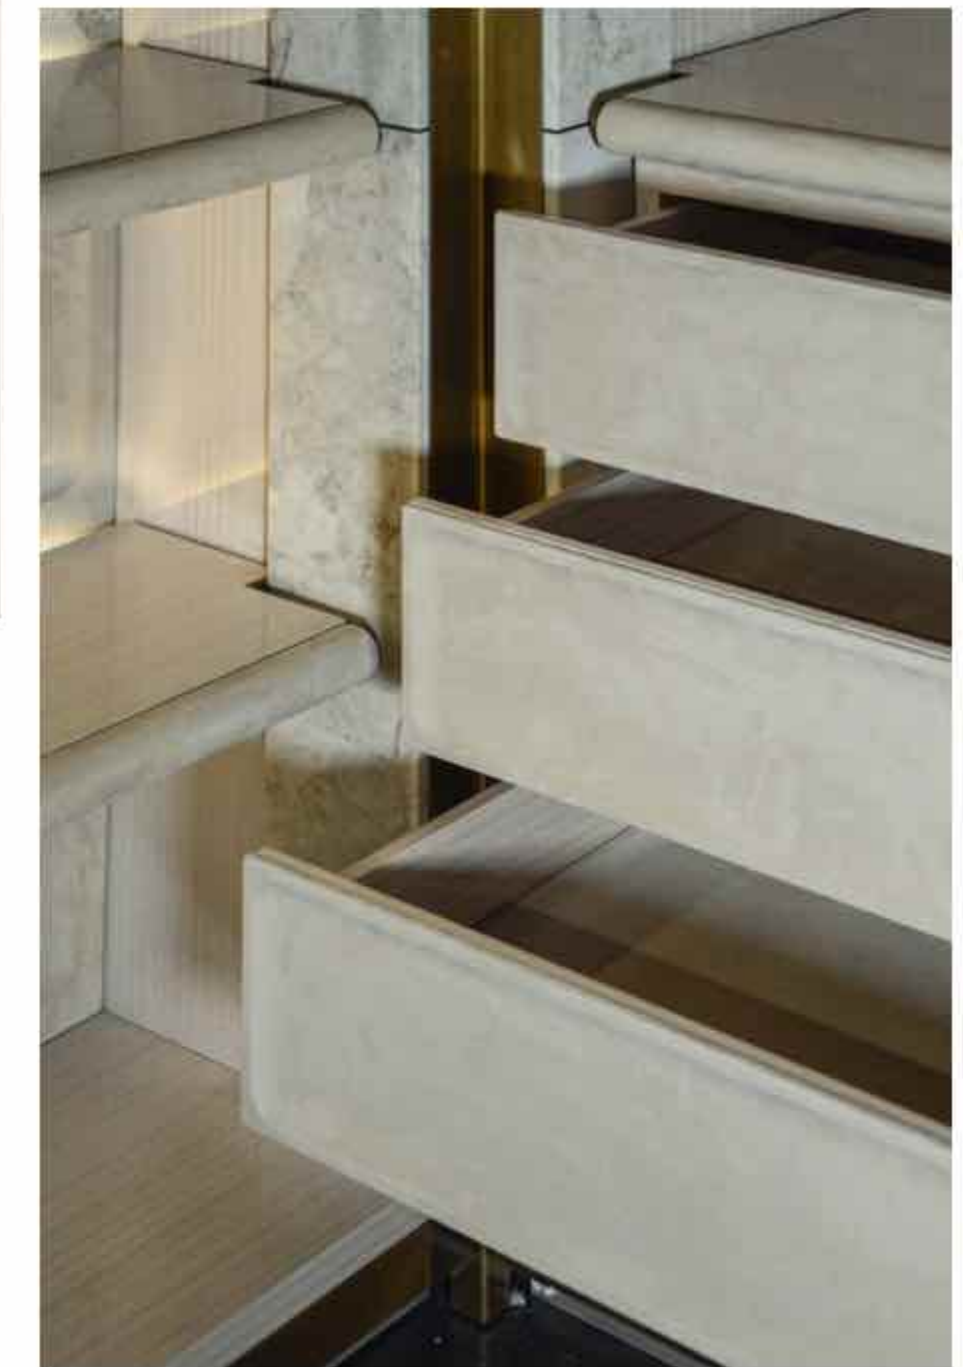

Walk-in closet

NOVA.26000

Nova walk-in closet is available with modules intended for different functional purposes thanks to the presence of shelves, drawers and hangers. The modules that compose it can be customized in height, width and depth. A sliding door system has been chosen to express greater functionality. The accuracy of details is clearly visible on the doors, which are decorated with a bas-relief square pattern and then completely upholstered in leather. Nova walk-in closet is the perfect example of the multi-material approach: different kinds of wood, metal, leather and marble can be chosen for its realization.