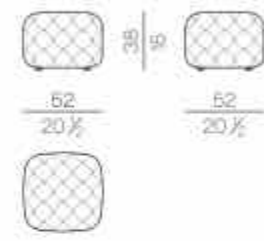

Pouf

TURTLE.1050