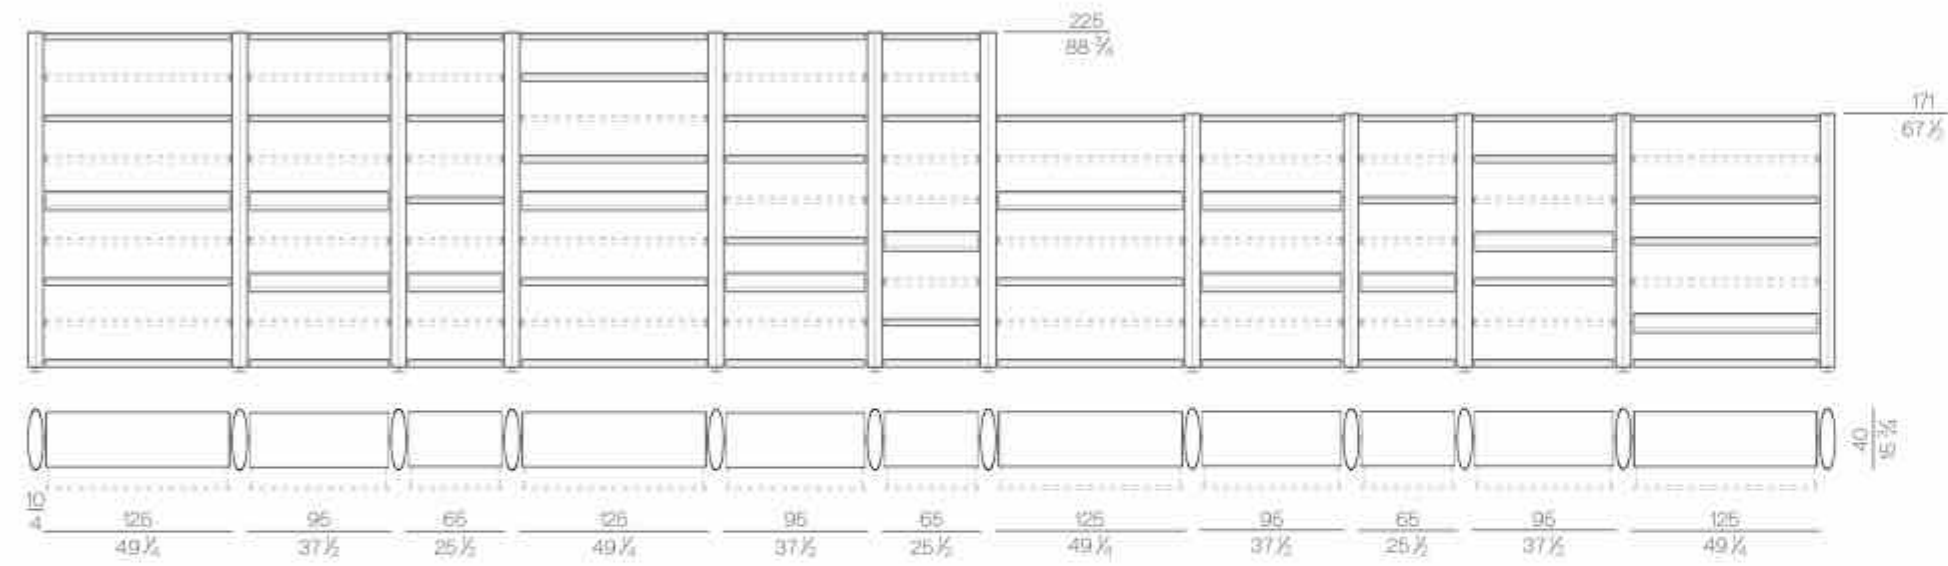

Modular bookcase scheme

Central shoulder
ECLIPSE.CS.171

Central shoulder
ECLIPSE.CS.225

Lateral shoulder
ECLIPSE.LS.171

Lateral shoulder
ECLIPSE.LS.225

Shelves

ECLIPSE.SH.125

ECLIPSE.SH.95

ECLIPSE.SH.65

Drawers

ECLIPSE.DR.125

ECLIPSE.DR.95

ECLIPSE.DR.65

Modular bookcase proposals

ECLIPSE.14700