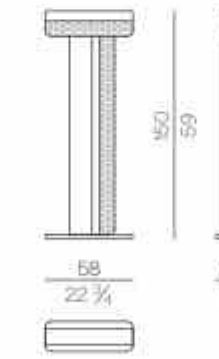

**FLORENCE.3300**

**Technical data**

Light source  
Strip led

Recommended sources  
140 Led MTL, 9.6W MTL, 3000K

Dimmer  
Dimmable (only for 220/240 V)

**Metal structure:**

ME15 Matt gold finish