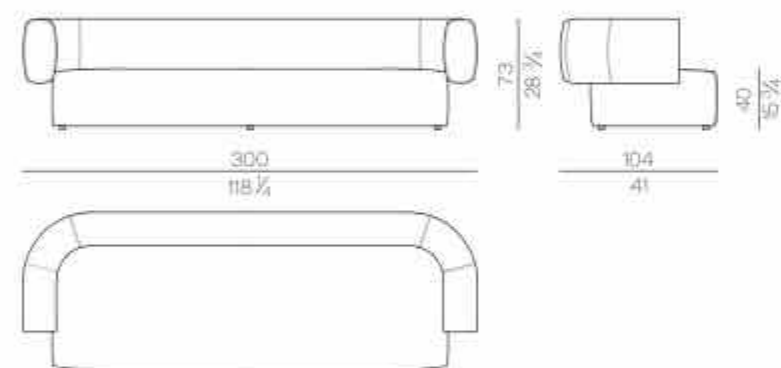

Armchair

Sofa

HUG.2400

Fabric cushion

Leather cushion