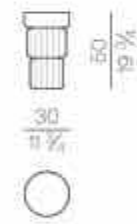

PEDRO.1030/R