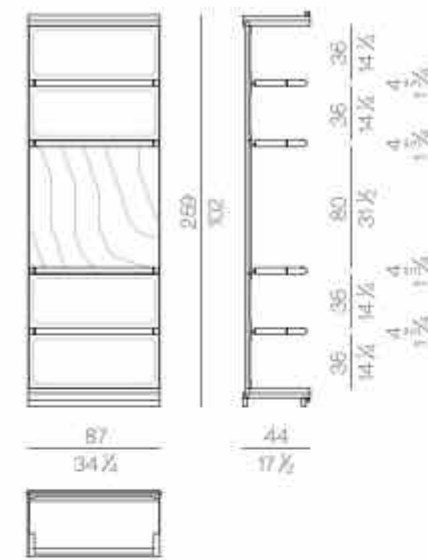

NOVA.MOD.87