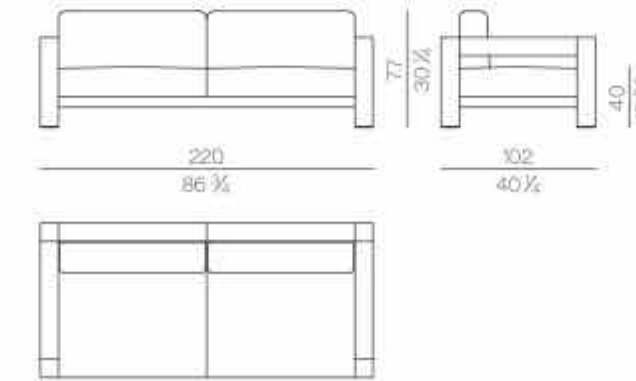

Sofa

VISION.2200/HE