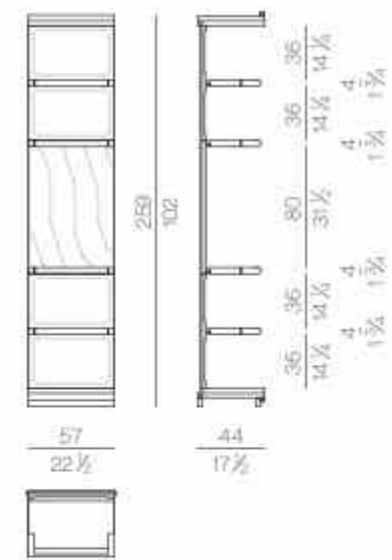

Modules

NOVA.MOD.57