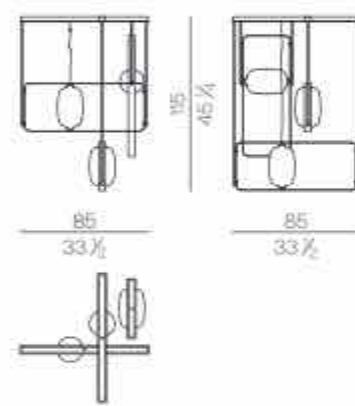

Chandelier

NOVA.1300/C