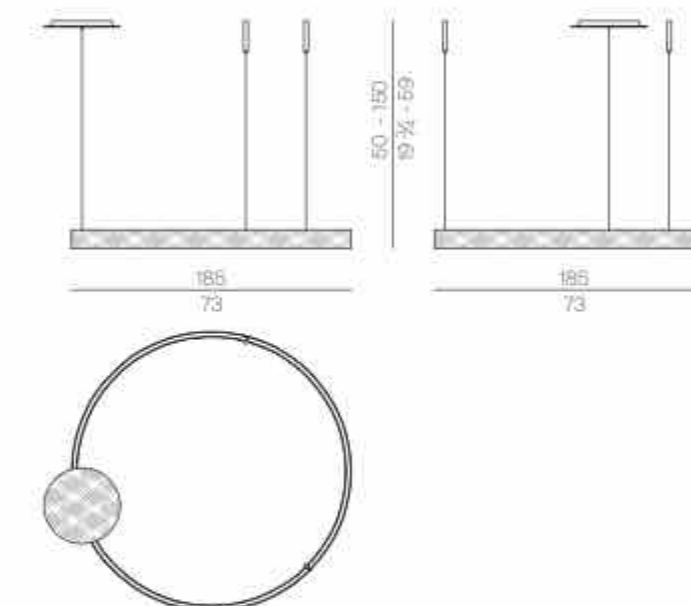

ASTRO.1300

Technical data

Light source
Strip led

Recommended sources
120 Led MTL, 12W MTL, 3000K

Dimmer
Dimmable (only for 220/240V)

Metal structure