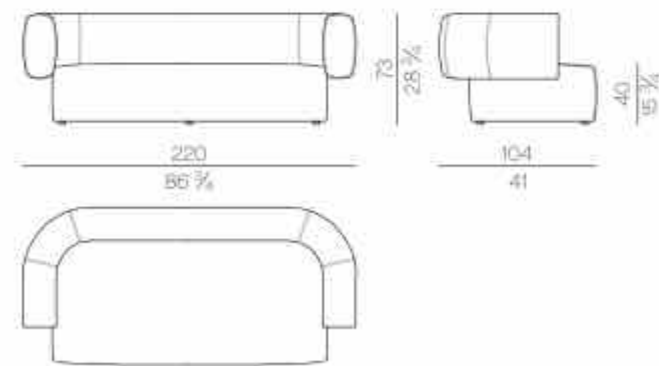

Sofa

HUG.2200