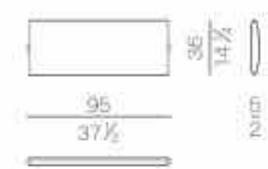

Modular bookcase scheme

Central shoulder  
ECLIPSE.CS.171

Central shoulder  
ECLIPSE.CS.225

Lateral shoulder  
ECLIPSE.LS.171

Lateral shoulder  
ECLIPSE.LS.225

Shelves

ECLIPSE.SH.125

ECLIPSE.SH.95