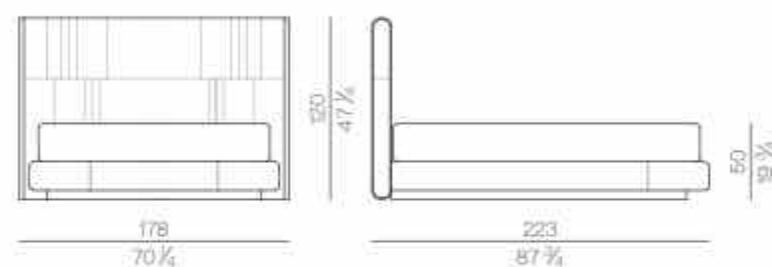

NOVABED.5153 (QUEEN SIZE)

SPRING.153 (QUEEN SIZE)

cm 153x203 H4
60 1/2x80 H1 1/2

MATTRESS.153 (QUEEN SIZE)

cm 153x203 H25
60 1/2x80 H9 3/4