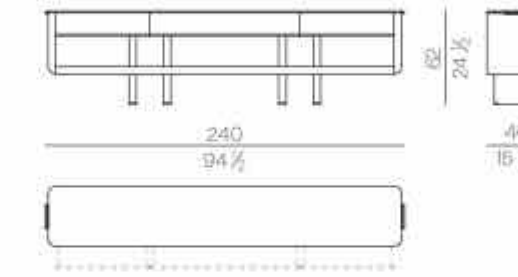

Fabric cushion

CT.4848/BLOOM

Leather cushion

CP.4848/BLOOM

Bridge

Design Luca Erba - 2018

Storage unit

BRIDGE.13400/B/S