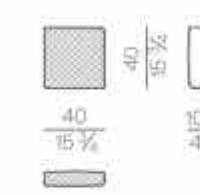

CT.4040/HUG/TR