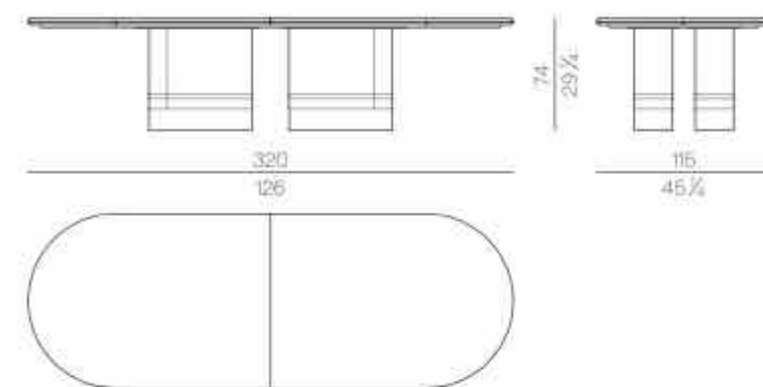

ADONE.8320

Marble top

Metal parts

Leather base