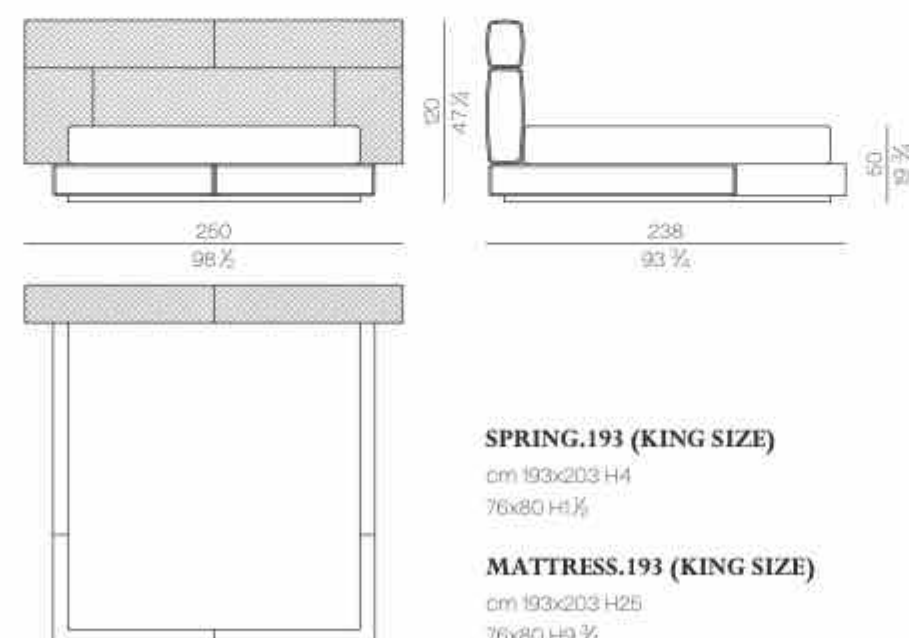

HUG.5193/TR (KING SIZE)

SPRING.193 (KING SIZE)

cm 193x203 H4
76x80 H1 1/2

MATTRESS.193 (KING SIZE)

cm 193x203 H25
76x80 H9 3/4

Spring

SPRING.160

cm 160x200 H4
63x78 3/4 H1 1/2

SPRING.180

cm 180x200 H4
71x78 3/4 H1 1/2

SPRING.200

cm 200x200 H4
78 3/4x78 3/4 H1 1/2

SPRING.153 (QUEEN SIZE)

cm 153x203 H4
60 1/2x80 H1 1/2

SPRING.193 (KING SIZE)

cm 193x203 H4
76x80 H1 1/2

Fixed double spring with metal frame (section 30x40mm) and metal central bar (section 60x40mm). Beechwood slats (thickness 8 mm) with shatterproof straps.

Mattress

MATTRESS.160

cm 160x200 H25
63x78 3/4 H9 3/4

MATTRESS.180

cm 180x200 H25
71x78 3/4 H9 3/4

MATTRESS.200

cm 200x200 H25
78 3/4x78 3/4 H9 3/4

MATTRESS.153 (QUEEN SIZE)

cm 153x203 H25
60 1/2x80 H9 3/4

MATTRESS.193 (KING SIZE)

cm 193x203 H25
76x80 H9 3/4

Orthopedic spring mattress, height 25 cm. Winter side in pure virgin wool 600 grams / sqm, summer side in pure cotton 600 grams / sqm.