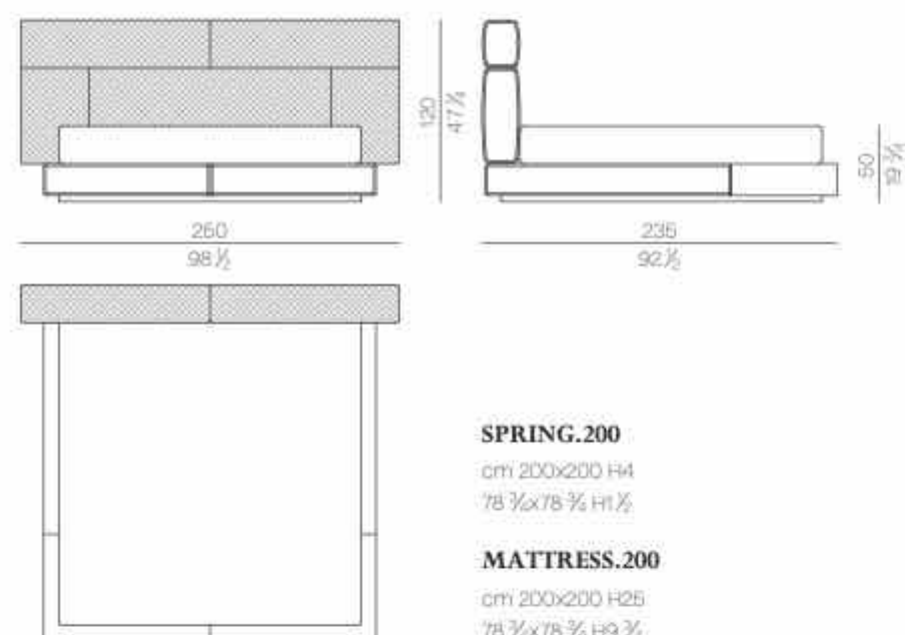

HUG.5200/TR

SPRING.200

cm 200x200 H4
78 3/4x78 3/4 H1 1/2

MATTRESS.200

cm 200x200 H25
78 3/4x78 3/4 H9 3/4