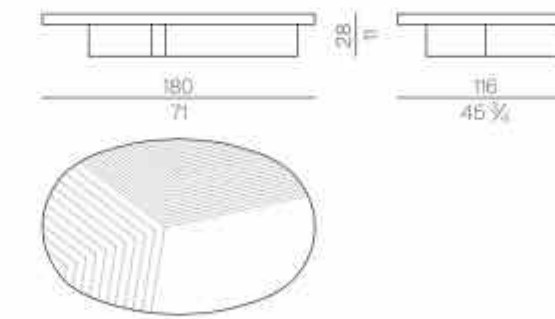

Side table

LINFA.1050

Coffee table

LINFA.2177

Marble top

Metal parts