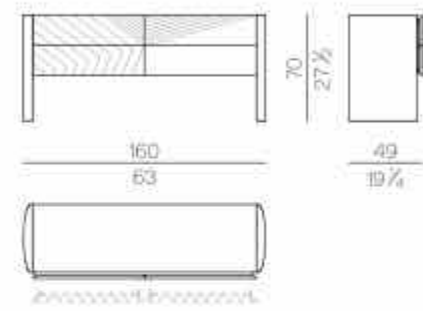

Drawer unit

LINFA.9100