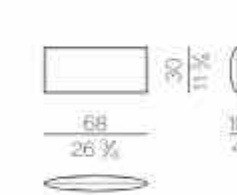

CT.6830/VISION