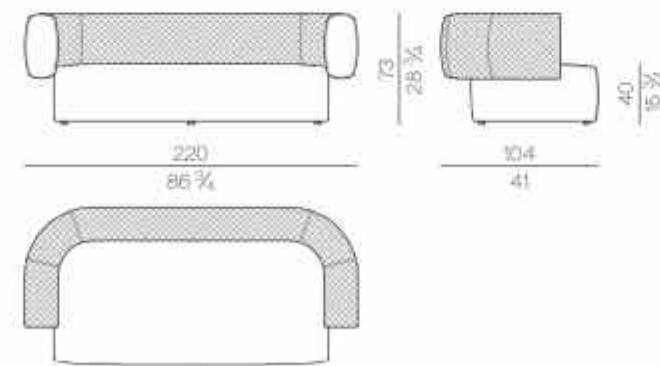

HUG.2200/TR