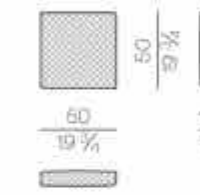

CT.5050/HUG/TR