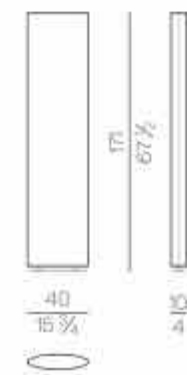

Lateral shoulder
ECLIPSE.LS.171