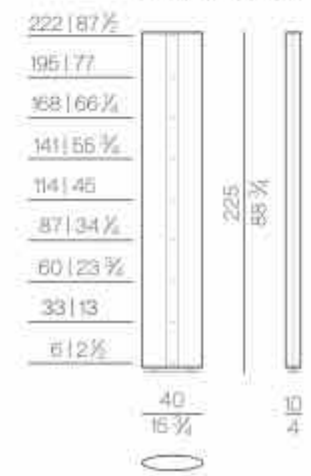

Central shoulder
ECLIPSE.CS.225