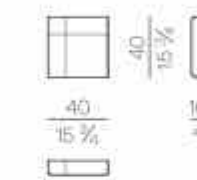

CP.4040/RUBIK/DX