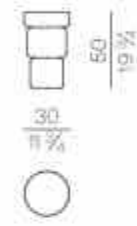

Side table

PEDRO.1030