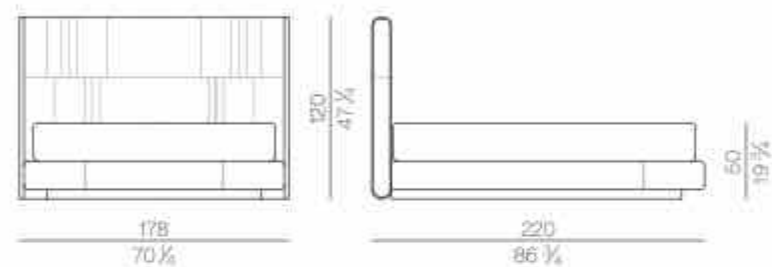

Bed

NOVABED.5160

SPRING.160

cm 160x200 H4
63x78 3/4 H1 1/2

MATTRESS.160

cm 160x200 H25
63x78 3/4 H9 3/4