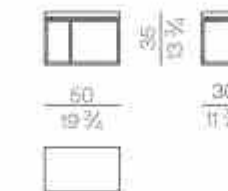

Side table

LINEUP.5030/RE