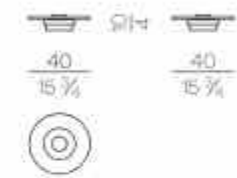

Table lamp

SATURN.4200

Technical data

Light source
Strip led

Recommended sources
120 Led MTL, 12W MTL, 3000K

Dimmer
Dimmer included