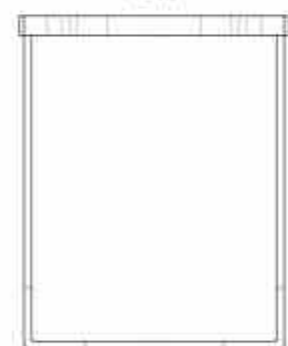

Bed

NOVABED.5160

SPRING.160

cm 160x200 H4
63x78 3/4 H1 1/2

MATTRESS.160

cm 160x200 H25
63x78 3/4 H9 3/4