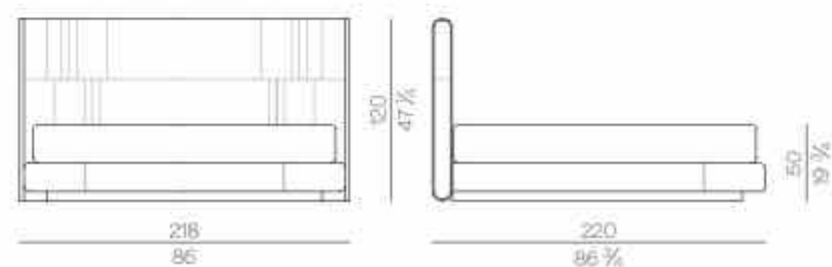

cm 160x200 H25  
63x78 3/4 H9 3/4

NOVABED.5180

**SPRING.180**

cm 180x200 H4  
71x78 3/4 H1 1/2

**MATTRESS.180**

cm 180x200 H25  
71x78 3/4 H9 3/4

NOVABED.5200

**SPRING.200**