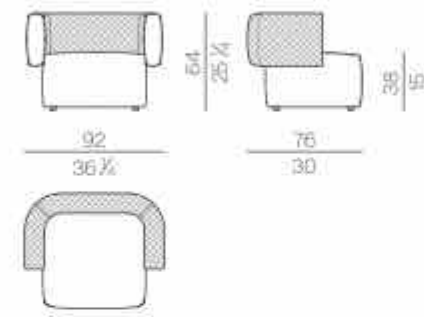

HUG.2100/TR