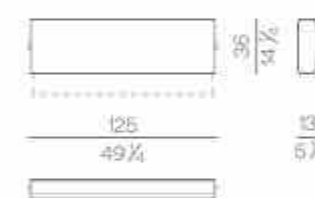

Drawers

ECLIPSE.DR.125