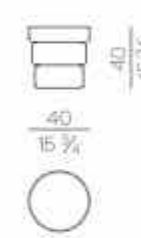

PEDRO.1040