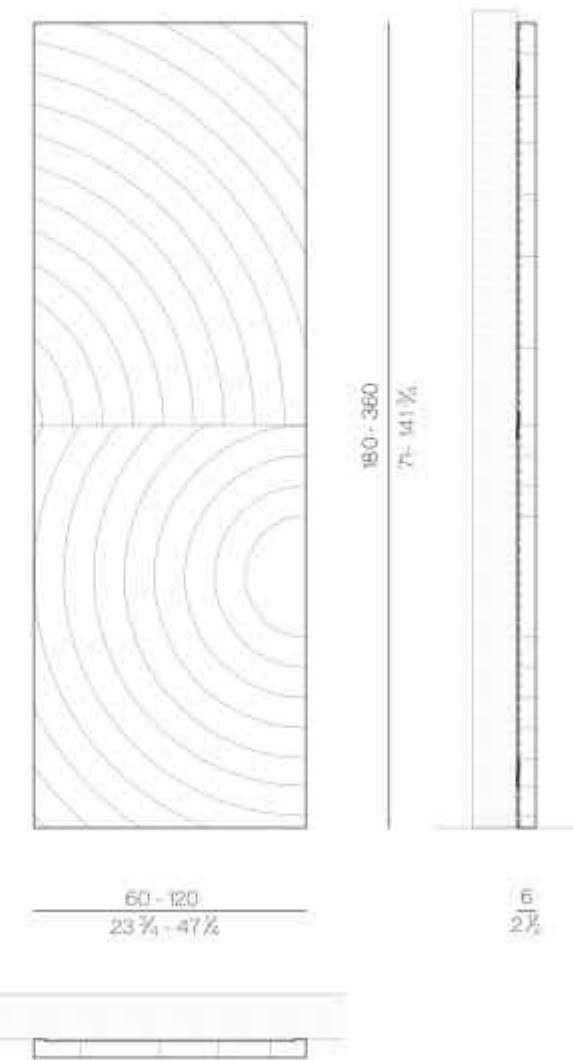

Wall panel system

OTTO

Artistic finish panel