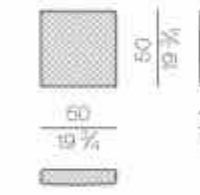

CP.5050/HUG/TR