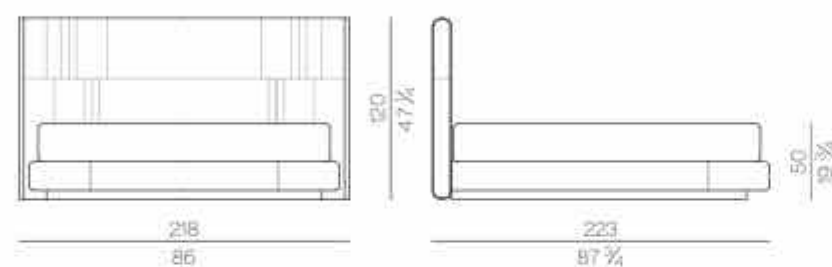

NOVABED.5193 (KING SIZE)

SPRING.193 (KING SIZE)

cm 193x203 H4
76x80 H1 1/2

MATTRESS.193 (KING SIZE)

cm 193x203 H25
76x80 H9 3/4

Metal parts

ME14 Brushed bronze finish