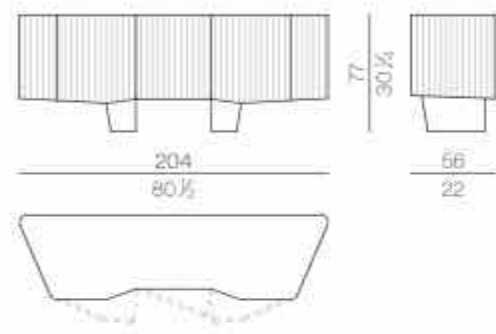

Diamond

Design Claudio Cappellini - 2018

Storage unit

DIAMOND.13300/R