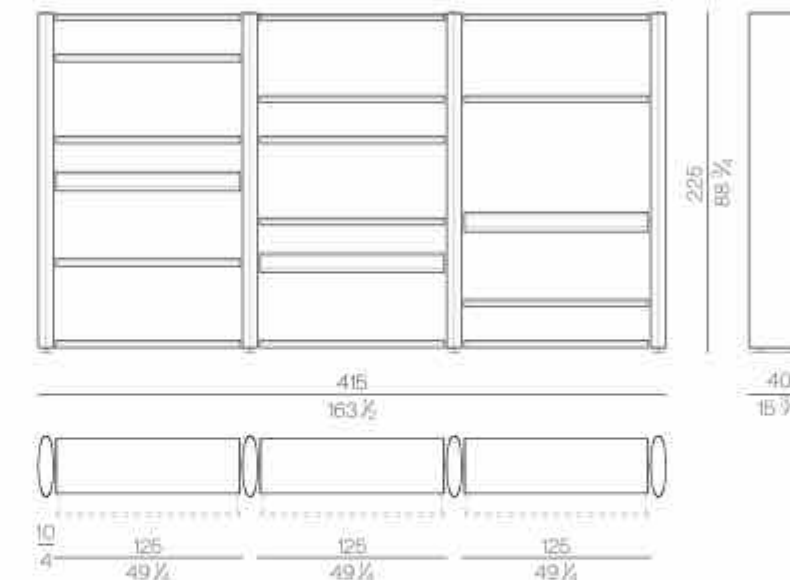

ECLIPSE.SH.65

Drawers

ECLIPSE.DR.125

ECLIPSE.DR.95

ECLIPSE.DR.65

Modular bookcase proposals

ECLIPSE.14700

ECLIPSE.14400