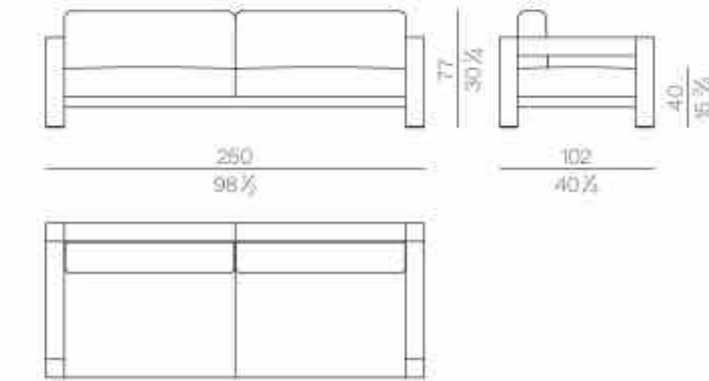

VISION.2300/HE