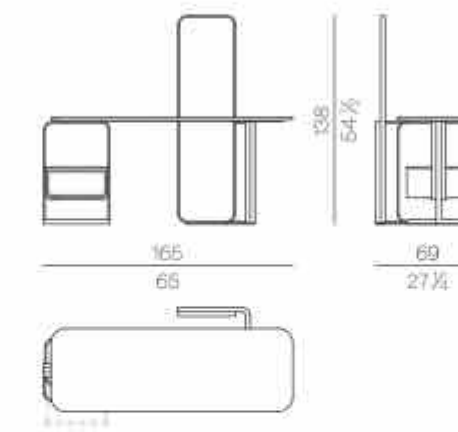

Vanity

NOVA.12100

Marble top

Metal structure

Mirror part