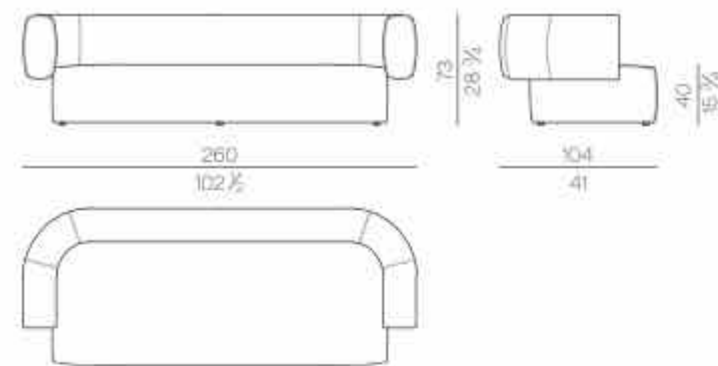

Armchair

Sofa

HUG.2300

Fabric cushion

Leather cushion