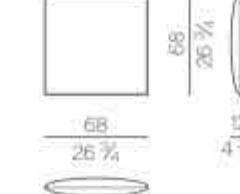

CP.6868/VISION