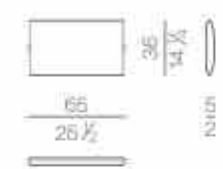

ECLIPSE.SH.65