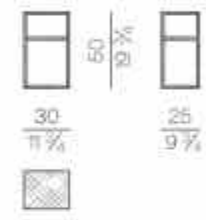

Side table

LINEUP.3025