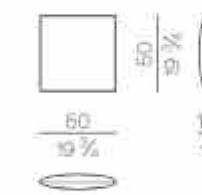

Fabric cushion

CT.5050/VISION