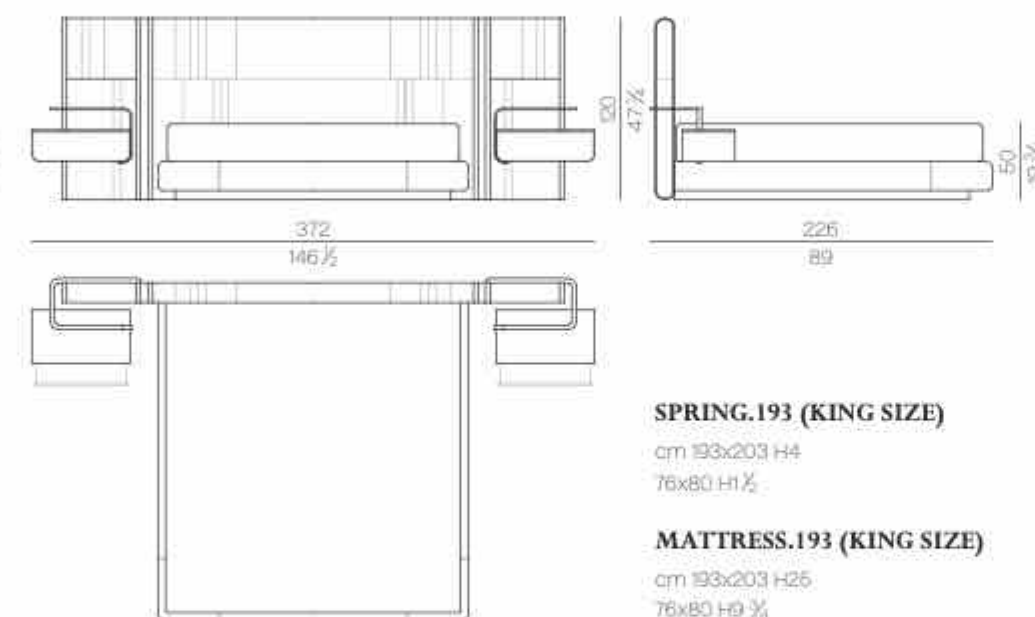

NOVABED.5193/C (KING SIZE)

SPRING.193 (KING SIZE)
cm 193x203 H4
76x80 H1 1/2

MATTRESS.193 (KING SIZE)
cm 193x203 H25
76x80 H9 1/4

Technical data

Light source: Strip led
Recommended sources: 120 Led MTL, 12W MTL, 3000K
Dimmer: Dimmer included

Marble parts

Metal parts

Marble parts

Metal parts

Spring

SPRING.160
cm 160x200 H4
63x78 1/4 H1 1/2

SPRING.180
cm 180x200 H4
71x78 1/4 H1 1/2

SPRING.200
cm 200x200 H4
78 1/2x78 1/4 H1 1/2

SPRING.153 (QUEEN SIZE)
cm 153x203 H4
60 1/2x80 H1 1/2

SPRING.193 (KING SIZE)
cm 193x203 H4
76x80 H1 1/2

Fixed double spring with metal frame (section 30x40mm) and metal central bar (section 60x40mm). Beechwood slats (thickness 8 mm) with shatterproof straps.

Mattress

MATTRESS.160
cm 160x200 H25
63x78 1/4 H9 1/4

MATTRESS.180
cm 180x200 H25
71x78 1/4 H9 1/4

MATTRESS.200
cm 200x200 H25
78 1/2x78 1/4 H9 1/4

MATTRESS.153 (QUEEN SIZE)
cm 153x203 H25
60 1/2x80 H9 1/4

MATTRESS.193 (KING SIZE)
cm 193x203 H25
76x80 H9 1/4

Orthopedic spring mattress, height 25 cm. Winter side in pure virgin wool 600 grams / sqm, summer side in pure cotton 600 grams / sqm.