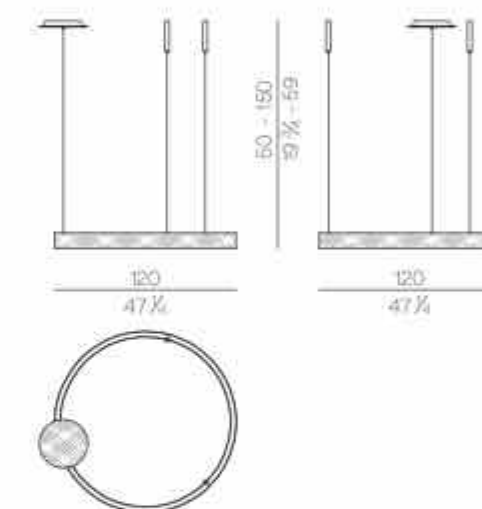

ASTRO.1300

Technical data

Light source  
Strip led

Recommended sources  
120 Led MTL, 12W MTL, 3000K

Dimmer  
Dimmable (only for 220/240V)

Metal structure

ME515M Matt light nickel varnish on frosted brass

ME565M Matt light gold varnish on frosted brass