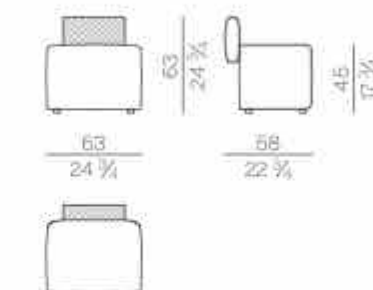

HUG.1040/TR