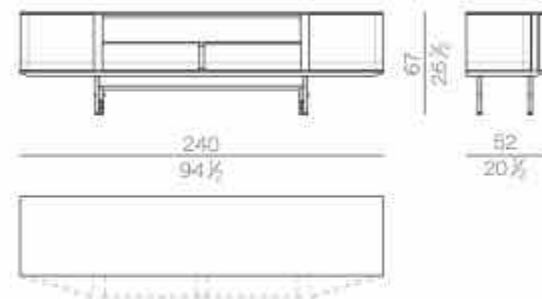

# Harbour

Design Claudio Cappellini - 2019

Storage unit

**HARBOUR.13400**

**Wooden structure (veneer)**

ZI11G Glossy ziricote

ZI11N Natural ziricote

ZI11G Glossy ziricote