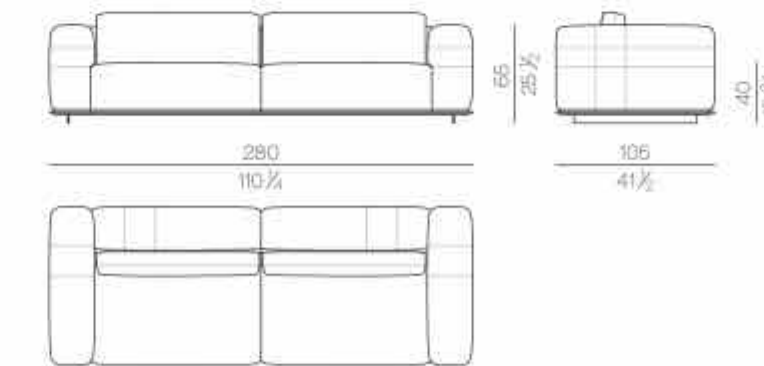

RUBIK.2400

Fabric cushion

CT.4040/RUBIK/SX

CT.4040/RUBIK/DX

Leather cushion

CP.4040/RUBIK/SX

CP.4040/RUBIK/DX

Metal details: