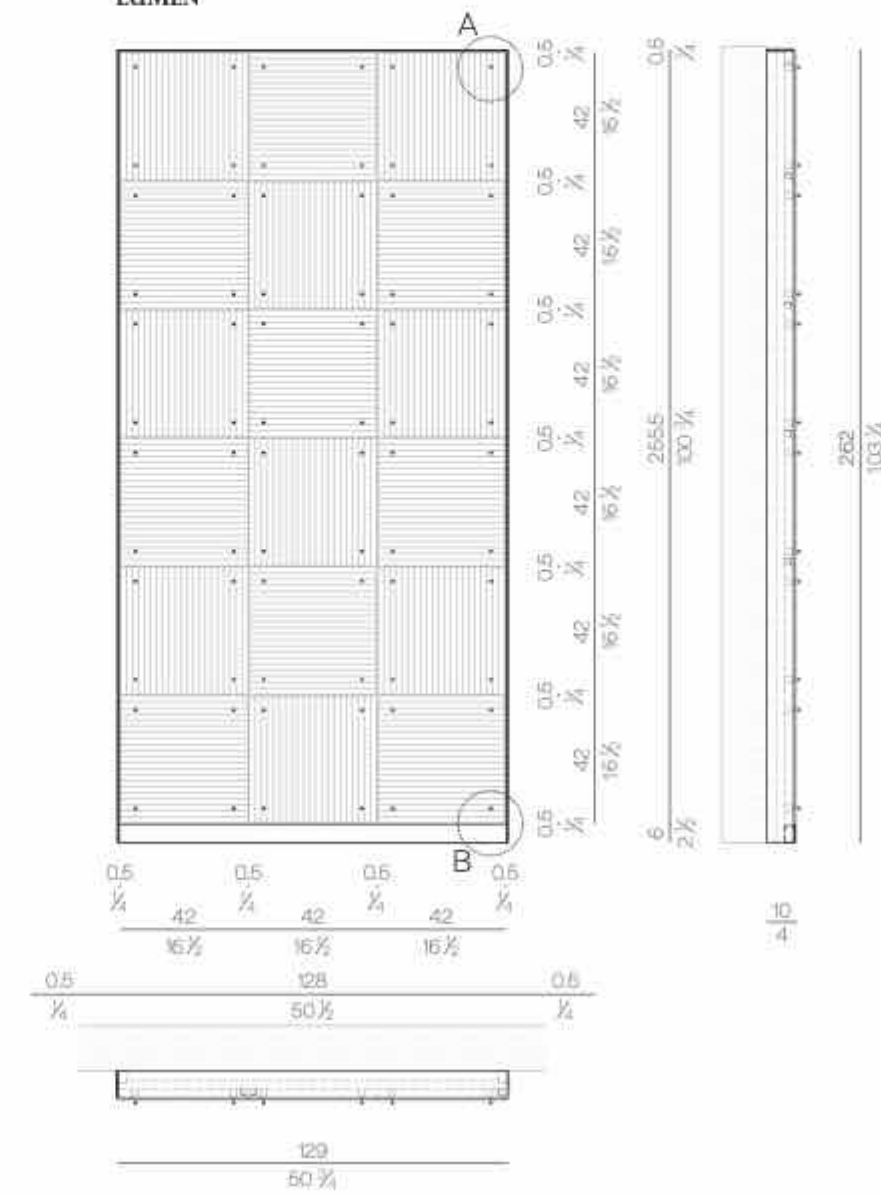

Wall light system proposal

LUMEN

Technical data

- Light source
- Strip led
- Recommended sources
- 168 Led MTL, 17.4W MTL, 3000K
- Dimmer
- Dimmable (only for 220/240 V)

Artistic glass elements

Metal parts