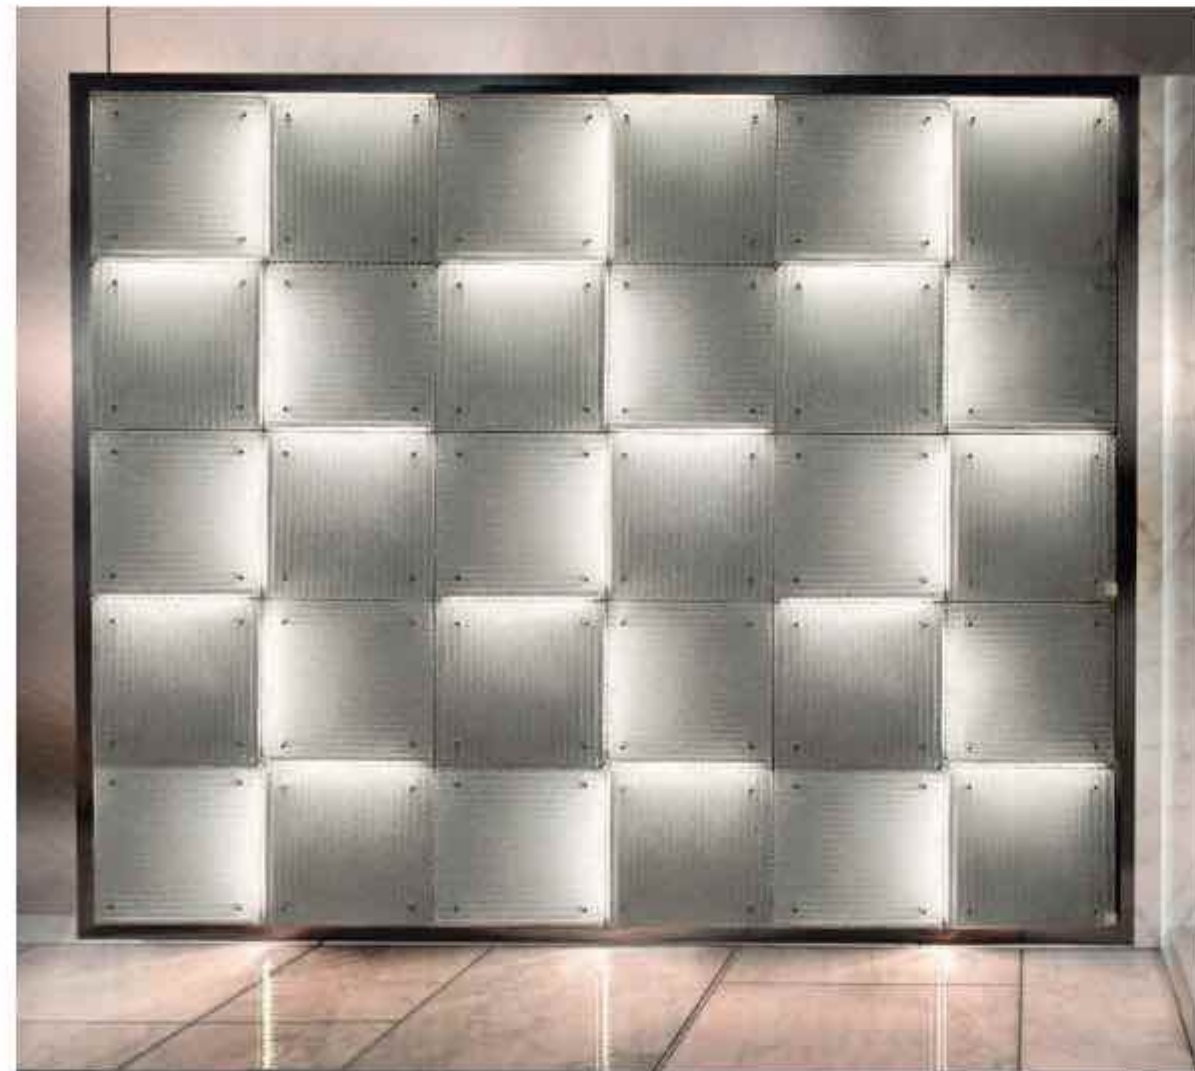

S2000/3 Blue navy

S2000/5 Liquirizia

Wall light system

LUMEN

Lumen wall light system is composed of a series of artistic glass elements realized by master glassmakers in Venice area. The wall size can be customized both in width and height, always following the multiple of each glass element dimension, which is about 42 x 42 cm. Considering the high value of handmade craftsmanship in the glass casting in plates process, each piece will always be slightly different from the others. For the assembling, it will be provided a panel to be fixed to the wall, together with another panel equipped with the electrical system. For technical reasons Lumen wall light system is supplied with four perimeter metal closing profiles, to protect the artistic glass. These closing profiles can be customized in size, according to the specific needs of the customer. Each individual glass element is locked with four decorative screws placed near the edges.