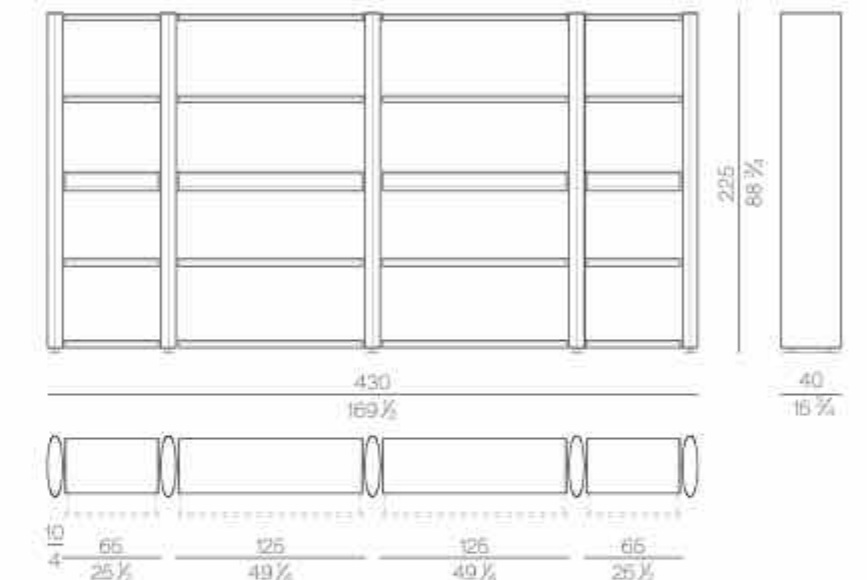

ECLIPSE.SH.65

Drawers

ECLIPSE.DR.125

ECLIPSE.DR.95

ECLIPSE.DR.65

Modular bookcase proposals

ECLIPSE.14700

ECLIPSE.14400