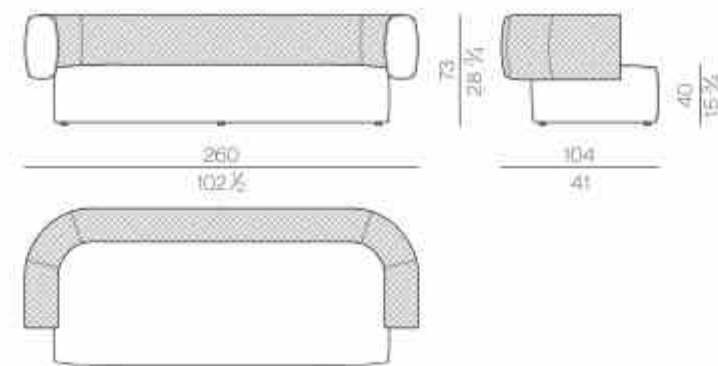

HUG.2300/TR