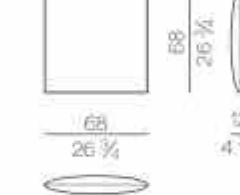

CT.6868/VISION