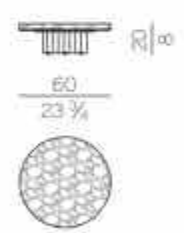

Coffee table

MILLER.1060/B/HE