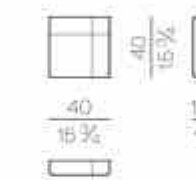

Leather cushion

CP.4040/RUBIK/SX