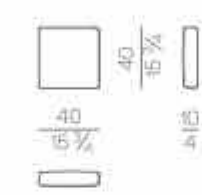

Fabric cushion

CT.4040/HUG