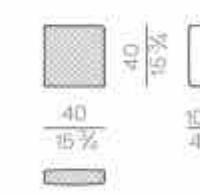

CP.4040/HUG/TR