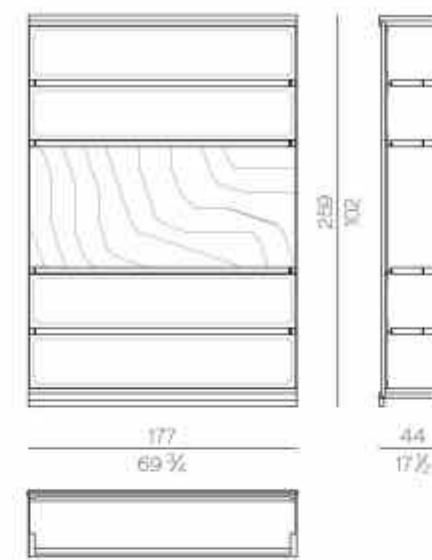

NOVA.MOD.177