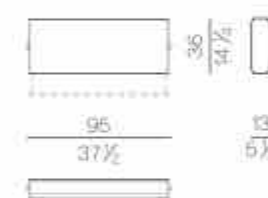

ECLIPSE.SH.65

Drawers

ECLIPSE.DR.125

ECLIPSE.DR.95

ECLIPSE.DR.65

Modular bookcase proposals

ECLIPSE.14700

ECLIPSE.14400