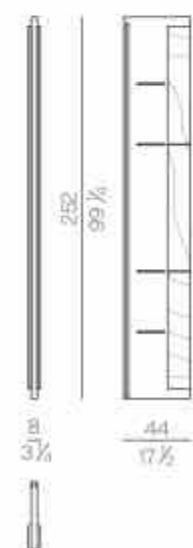

Central shoulder
NOVA.CS.44/ME