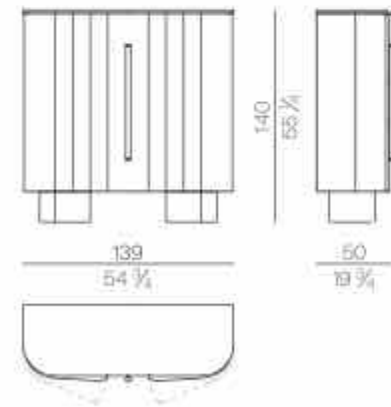

MORGAN.13200

Marble top

Metal parts

Leather parts

Mirror parts