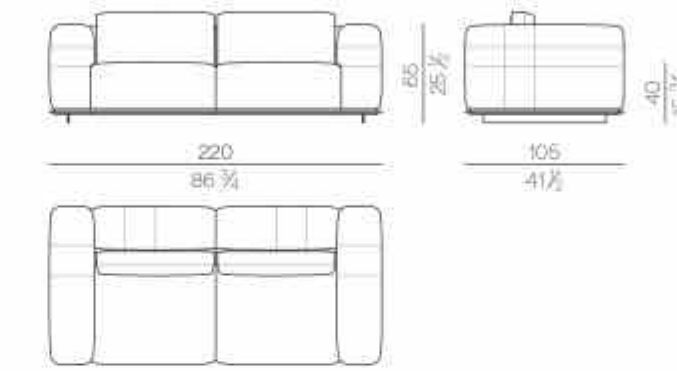

Side table

PEDRO.1030

PEDRO.1040

PEDRO.1030/R

PEDRO.1040/R

Artistic finish on pottery structure

Considering the artistic-handmade value of the production process, the colour tones and shades shown in the photo are considered purely indicative.

Sofa

RUBIK.2200