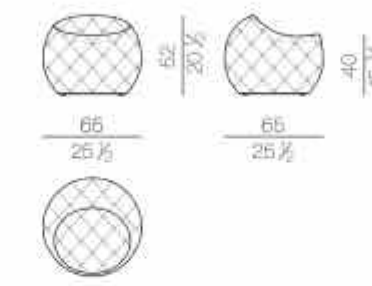

Dot

Design Claudio Cappellini - 2018

Pouf

DOT.1010

Marble top

MA33 Invisible Grey

Lacquered structure

FP34 Glossy ocean green
FP34M Matt ocean green

Metal details

ME15 Matt gold finish

MA34 Valentine Red

FP33 Glossy light grey
FP33M Matt light grey

ME15 Matt gold finish

MA13 Calacatta Oro
MA13M Matt Calacatta Oro

FP17 Glossy beige
FP17M Matt beige

ME15 Matt gold finish