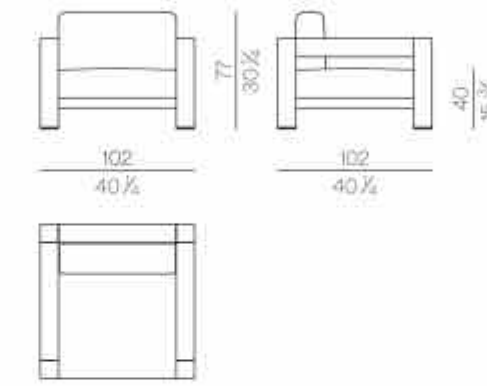

Pouf

TURTLE.1050

Armchair

VISION.2100/HE