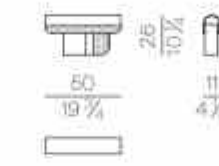

Table lamp

FLORENCE.4200