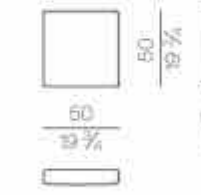

CP.5050/HUG