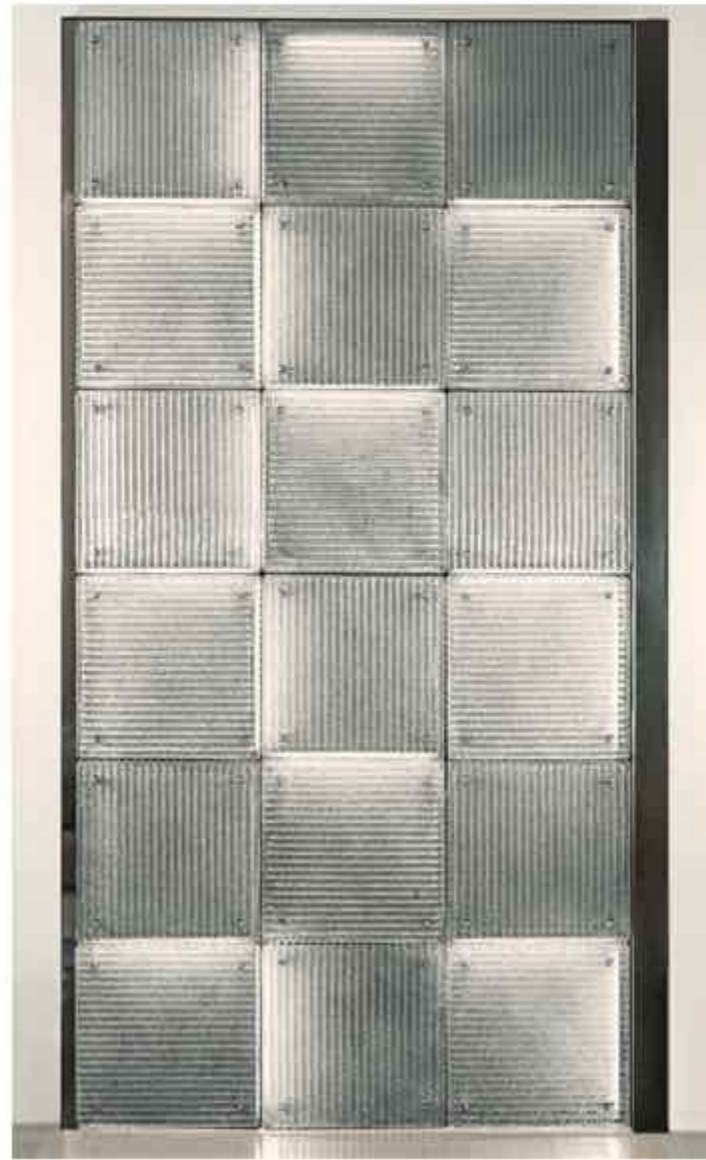

S2000/3 Blue navy

S2000/5 Liquirizia

Wall light system

LUMEN

Lumen wall light system is composed of a series of artistic glass elements realized by master glassmakers in Venice area. The wall size can be customized both in width and height, always following the multiple of each glass element dimension, which is about 42 x 42 cm. Considering the high value of handmade craftsmanship in the glass casting in plates process, each piece will always be slightly different from the others. For the assembling, it will be provided a panel to be fixed to the wall, together with another panel equipped with the electrical system. For technical reasons Lumen wall light system is supplied with four perimeter metal closing profiles, to protect the artistic glass. These closing profiles can be customized in size, according to the specific needs of the customer. Each individual glass element is locked with four decorative screws placed near the edges.