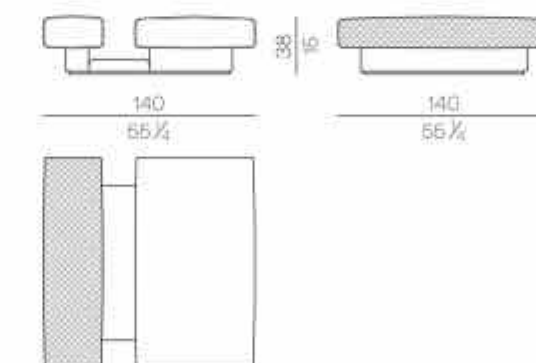

HUG.1140/TR

Marble part