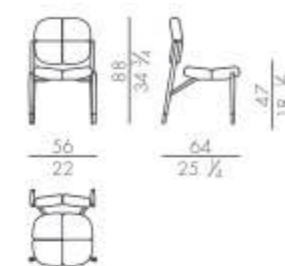

Fyra

Design Luca Erba - 2021

Chair

FYRA.1030