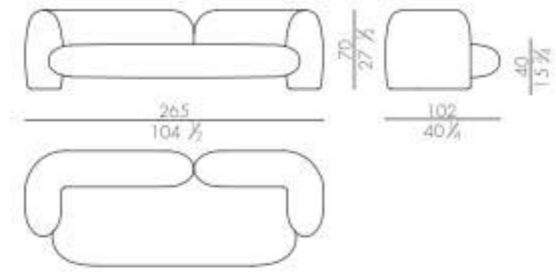

Sofa

GIO.2300