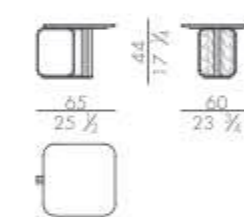

Side table

NOVA.3060