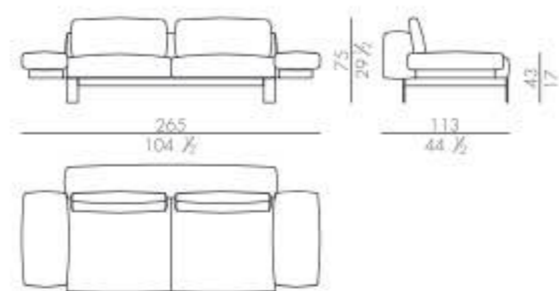

Levante

Design Claudio Cappellini - 2021

Sofa

LEVANTE.2300