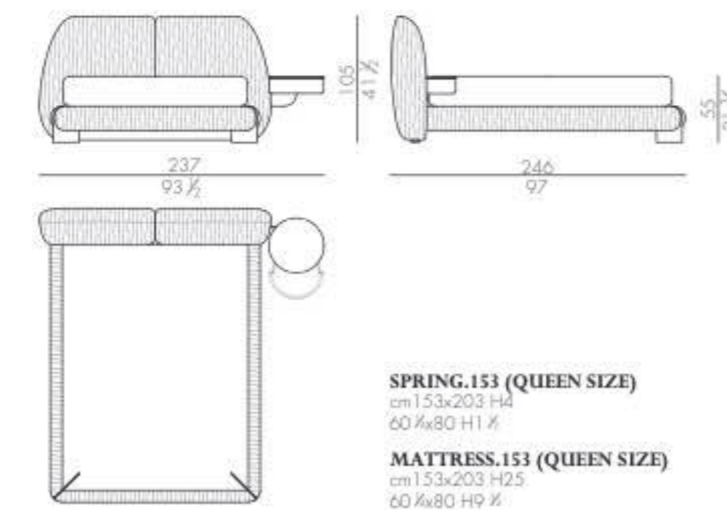

LEAF.5193/C/SX (KING SIZE)

Bed

LEAF.5160/C/DX

LEAF.5180/C/DX

LEAF.5200/C/DX

LEAF.5153/C/DX (QUEEN SIZE)

LEAF.5193/C/DX (KING SIZE)

Bed

Spring

SPRING.160

cm 160x200 H4
63x78 3/4 H1 1/2

SPRING.180

cm 180x200 H4
71x78 3/4 H1 1/2

SPRING.200

cm 200x200 H4
78 3/4x78 3/4 H1 1/2

SPRING.153 (QUEEN SIZE)

Mattress

MATTRESS.160

cm 160x200 H25
63x78 3/4 H9 3/4

MATTRESS.180

cm 180x200 H25
71x78 3/4 H9 3/4

MATTRESS.200

cm 200x200 H25
78 3/4x78 3/4 H9 3/4

MATTRESS.153 (QUEEN SIZE)