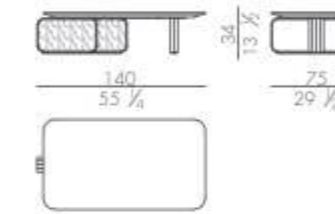

NOVA.2177/S