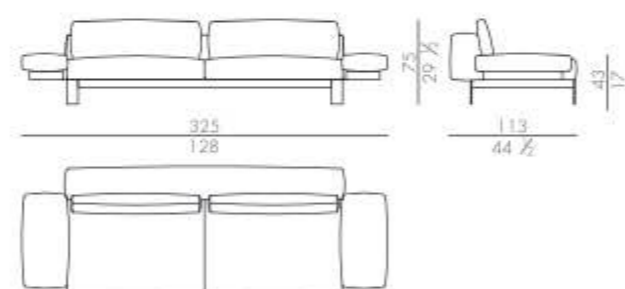

LEVANTE.2500