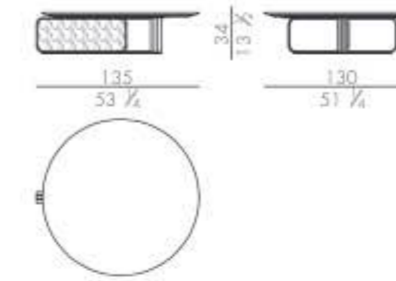

Chandelier

NEBULA.1400

Technical data

Light source

Strip led

Recommended sources

140 Led MTL, 9.6W MTL, 3000K and 210 Led MTL, 14.4W MTL, 3000K

Dimmer

Dimmable (110/240 V)

Metal structure

ME15 Matt gold finish

VM11 Clear glass

ME14 Brushed bronze finish

VM11 Clear glass

Artistic glass elements

Coffee table

NOVA.1100

NOVA.1130

NOVA.2177/S

NOVA.2177

Side table

NOVA.3060

NOVA.1040

Marble top and base

MA27 Patagonia

MA27 Patagonia

MA33 Invisible Grey

MA33 Invisible Grey

MA13 Calacatta Oro

MA13M Matt Calacatta Oro

Metal base

ME525C Shiny gold brass with sculpture

ME555C Brushed dark bronze brass with sculpture details

ME545C Brushed bronze brass with sculpture details

ME555C Brushed dark bronze brass with sculpture details

ME545C Brushed bronze brass with sculpture details