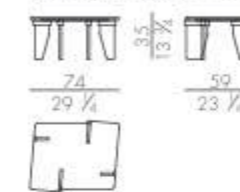

OVERLAP.4070/A/MA