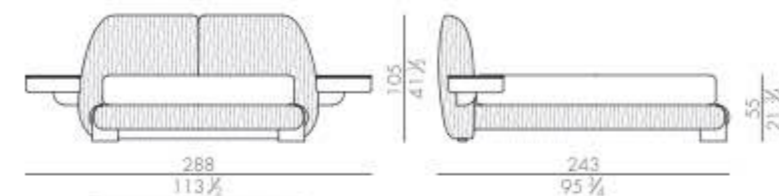

SPRING.160
cm 160x200 H4
63x78 H1 H

MATTRESS.160
cm 160x200 H25
63x78 H9 H

LEAF.5180/C