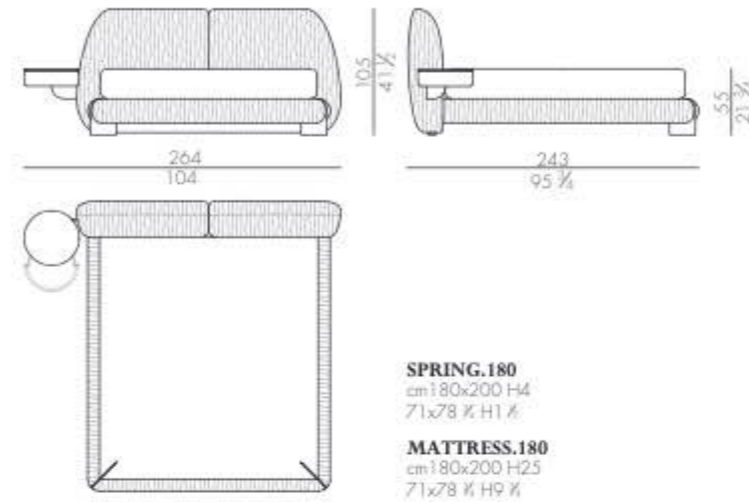

LEAF.5193/C (KING SIZE)

SPRING.193 (KING SIZE)
cm 193x203 H4
76x80 H1 H

MATTRESS.193 (KING SIZE)
cm 193x203 H25
76x80 H9 H

Bed

LEAF.5160/C/SX

LEAF.5180/C/SX

LEAF.5200/C/SX

LEAF.5153/C/SX (QUEEN SIZE)