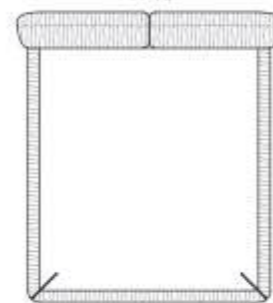

SPRING.160
cm 160x200 H4
63x78 H1 H

MATTRESS.160
cm 160x200 H25
63x78 H9 H

LEAF.5180

SPRING.180
cm 180x200 H4
71x78 H1 H

MATTRESS.180
cm 180x200 H25
71x78 H9 H

LEAF.5200

SPRING.200
cm 200x200 H4
78 1/2x78 H1 H