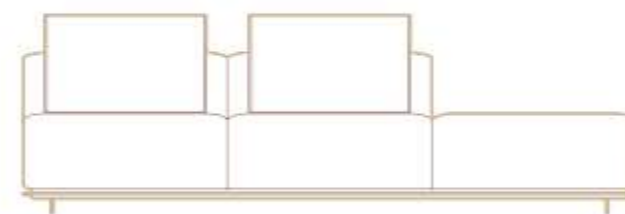

PAG. 153

Rubik

Rubik sofa means generous shapes, cozy volumes and soft padding. A WIDE SELECTION OF MODULES favours the creation of a plurality of linear or L-shaped sofas to enhance every living area.

RUBIK.2800/SX Modular sofa **NOVA.1130** Coffee table **HERON.1060/B** Side table