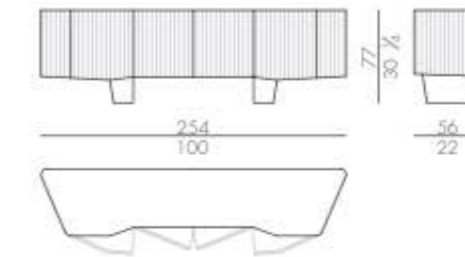

Diamond

Design Claudio Cappellini - 2018

Storage unit

DIAMOND.13300/R

DIAMOND.13400/R

Marble top

MA33 Invisible Grey

Lacquered structure