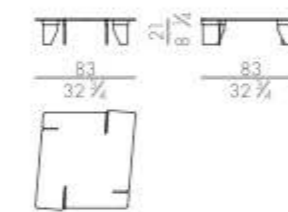

Coffee table

OVERLAP.4110/FU

Side table

OVERLAP.4040/FU

OVERLAP.4055/FU

OVERLAP.4080/A/FU

OVERLAP.4080/B/FU

Artistic metal structure