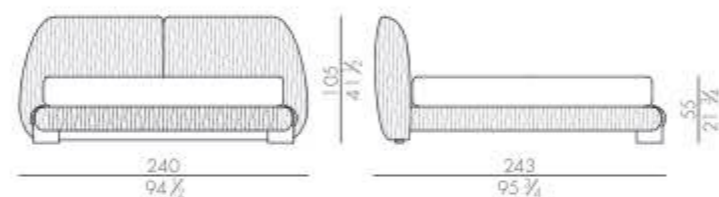

SPRING.160
cm 160x200 H4
63x78 H1 H

MATTRESS.160
cm 160x200 H25
63x78 H9 H

LEAF.5180

SPRING.180
cm 180x200 H4
71x78 H1 H

MATTRESS.180
cm 180x200 H25
71x78 H9 H

LEAF.5200

SPRING.200
cm 200x200 H4
78 1/2x78 H1 H