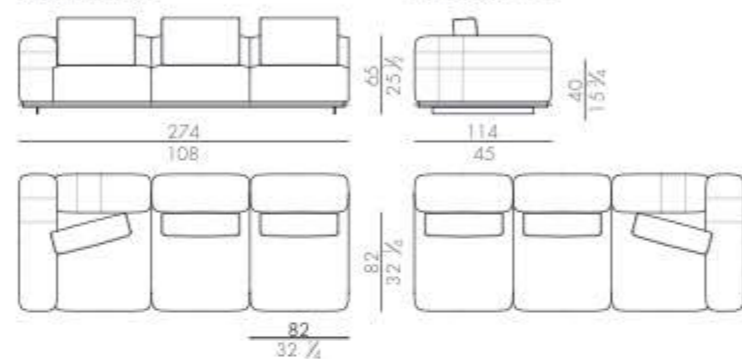

RUBIK.32/SX

RUBIK.32/DX