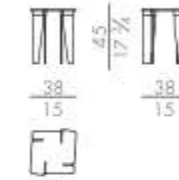

Side table

OVERLAP.4040/FU