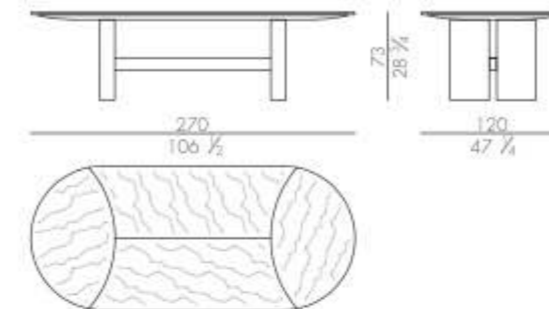

Marble top divided into pieces
obtained by different slabs

SPINNAKER.8300