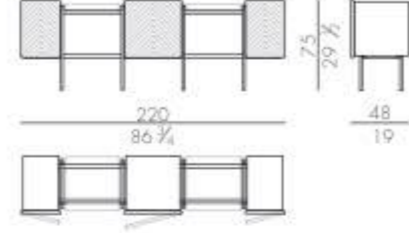

LIBRA.13300/A