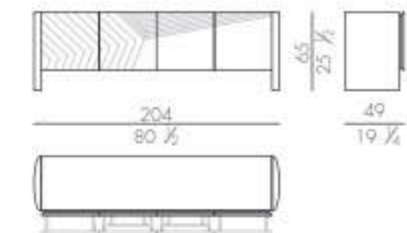

Storage unit

LINFA.13400/B