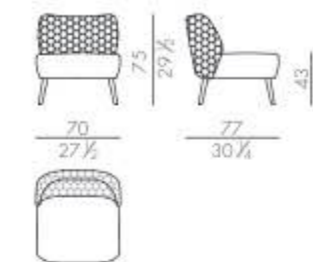

ME525C Shiny gold brass with sculpture details

ME545C Brushed bronze brass with sculpture details

Marilou

Design Claudio Cappellini - 2021

Armchair

MARILOU.2100

MARILOU.2100/ST

Sofa