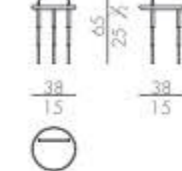

Metal details

ME15 Matt gold finish

ME18 Matt black nickel finish

ME15 Matt gold finish

Side table

HERON.1040/ARC/FU

HERON.1040/A/FU

HERON.1040/C/FU