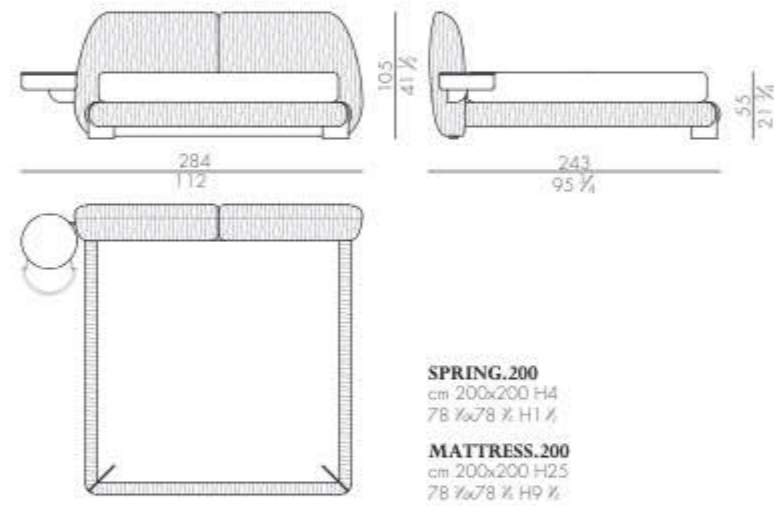

LEAF.5193/C (KING SIZE)

SPRING.193 (KING SIZE)
cm 193x203 H4
76x80 H1 H

MATTRESS.193 (KING SIZE)
cm 193x203 H25
76x80 H9 H

Bed

LEAF.5160/C/SX

LEAF.5180/C/SX

LEAF.5200/C/SX

LEAF.5153/C/SX (QUEEN SIZE)