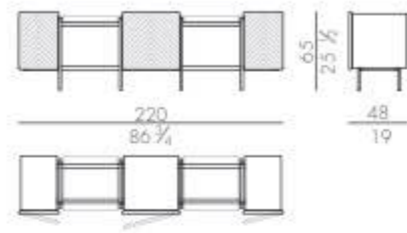

Storage unit

LIBRA.13300/B