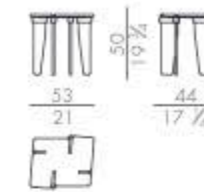

Side table

OVERLAP.4050/MA