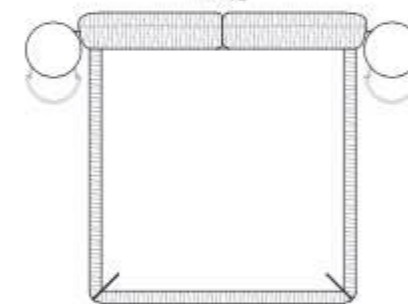

SPRING.200
cm 200x200 H4
78 1/2x78 H1 H

MATTRESS.200
cm 200x200 H25
78 1/2x78 H9 H

LEAF.5153/C (QUEEN SIZE)