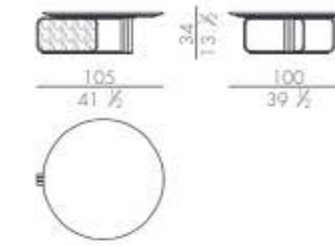

Chandelier

NEBULA.1400

Technical data

Light source

Strip led

Recommended sources

140 Led MTL, 9.6W MTL, 3000K and 210 Led MTL, 14.4W MTL, 3000K

Dimmer

Dimmable (110/240 V)

Metal structure

ME15 Matt gold finish

VM11 Clear glass

ME14 Brushed bronze finish

VM11 Clear glass

Artistic glass elements

Coffee table

NOVA.1100

NOVA.1130

NOVA.2177/S

NOVA.2177

Side table

NOVA.3060

NOVA.1040

Marble top and base

MA27 Patagonia

MA27 Patagonia

MA33 Invisible Grey

MA33 Invisible Grey

MA13 Calacatta Oro

MA13M Matt Calacatta Oro

Metal base

ME525C Shiny gold brass with sculpture

ME555C Brushed dark bronze brass with sculpture details

ME545C Brushed bronze brass with sculpture details

ME555C Brushed dark bronze brass with sculpture details

ME545C Brushed bronze brass with sculpture details