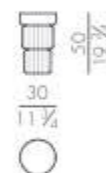

Pedro

Design Luca Erba - 2019

Side table

PEDRO.1030

PEDRO.1040

PEDRO.1030/R

PEDRO.1040/R

Artistic finish on pottery structure