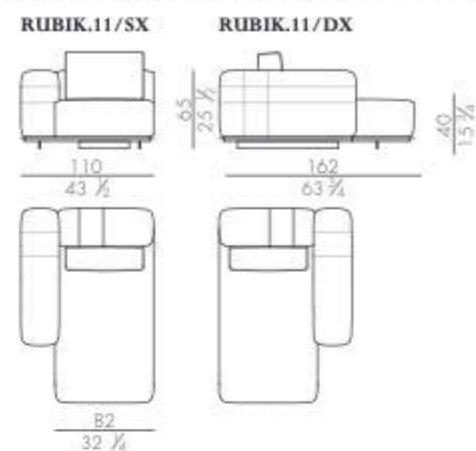

Modular elements (each module can be used also separately)