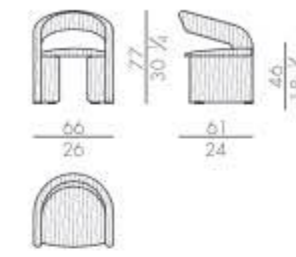

Armchair

LEAF.1040