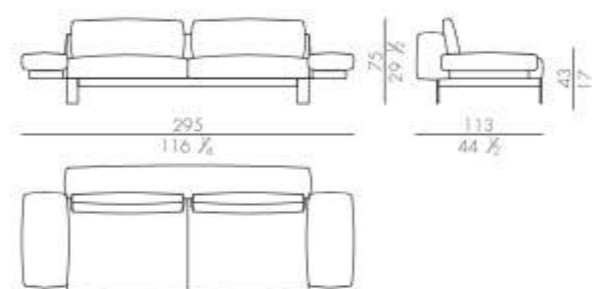

LEVANTE.2400