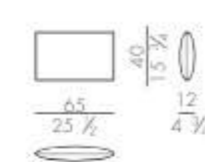

CT.6540/LEVANTE