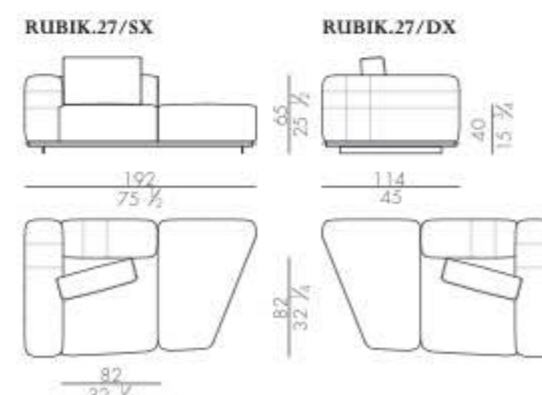

Metal details

ME14 Brushed bronze finish

Modular elements (each module can be used also separately)

Metal details

ME14 Brushed bronze finish