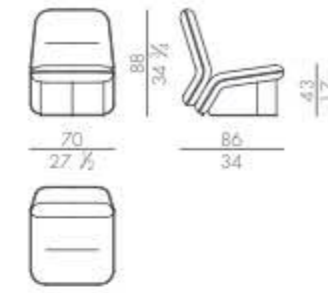

Voyage

Design Luca Erba - 2021

Pouf

VOYAGE.1010

Pony-look leather

42000/1 Vanille

42000/2 Terra d'Ombra

Ypsilon

Design Luca Erba - 2021

Armchair

YPSILON.2150

Wooden base (veneer)

ZI11G Glossy ziricote

ZI11G Glossy ziricote

Metal details

ME15 Matt gold finish

ME15 Matt gold finish

Pony-look leather

42000/1 Vanille

42000/2 Terra d'Ombra