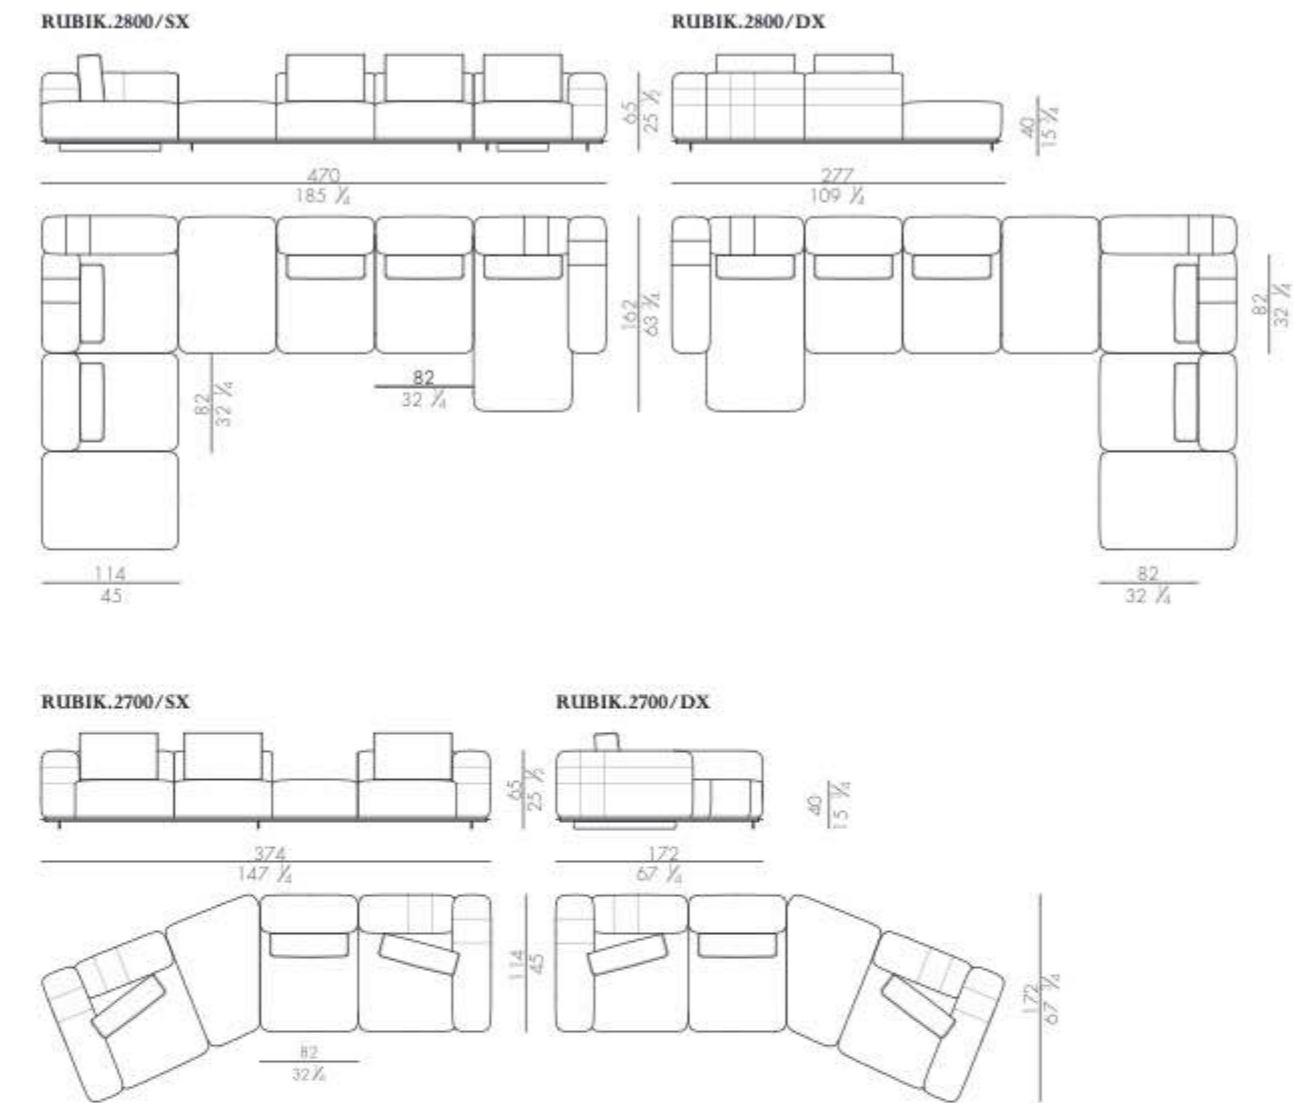

Metal details

Modular sofa proposals