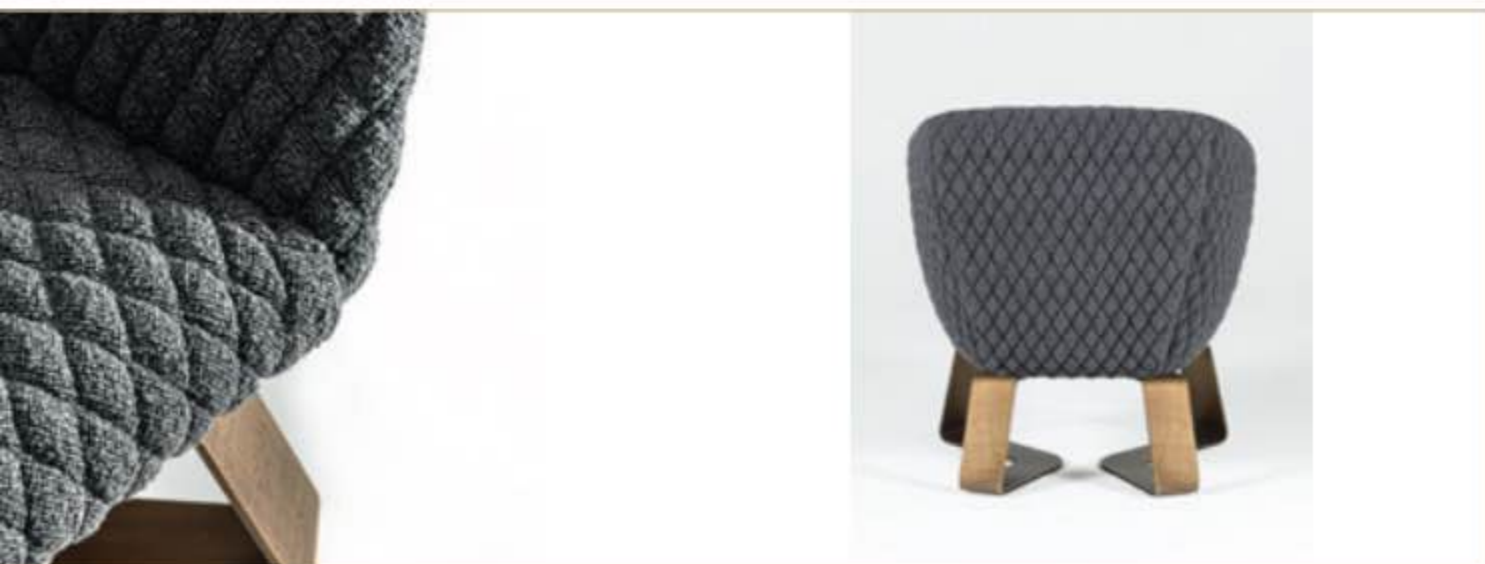

OLIVER.2100/MO Armchair