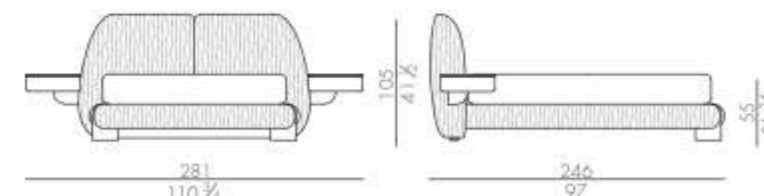

SPRING.153 (QUEEN SIZE)
cm 153x203 H4
60 1/2x80 H1 H

MATTRESS.153 (QUEEN SIZE)
cm 153x203 H25
60 1/2x80 H9 H

LEAF.5193/C (KING SIZE)