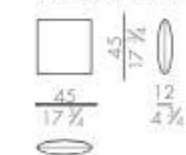

Leather cushion

CP.4545/RUBIK