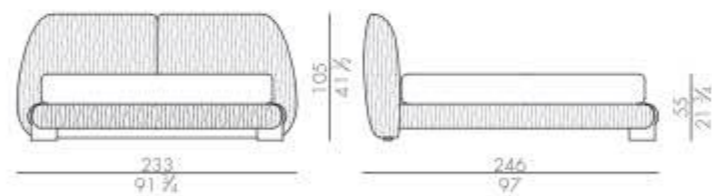

SPRING.160
cm 160x200 H4
63x78 H1 H

MATTRESS.160
cm 160x200 H25
63x78 H9 H

LEAF.5180

SPRING.180
cm 180x200 H4
71x78 H1 H

MATTRESS.180
cm 180x200 H25
71x78 H9 H

LEAF.5200

SPRING.200
cm 200x200 H4
78 1/2x78 H1 H

MATTRESS.200
cm 200x200 H25
78 1/2x78 H9 H

LEAF.5153 (QUEEN SIZE)

SPRING.153 (QUEEN SIZE)
cm 153x203 H4
60 1/2x80 H1 H

MATTRESS.153 (QUEEN SIZE)
cm 153x203 H25
60 1/2x80 H9 H

LEAF.5193 (KING SIZE)

SPRING.193 (KING SIZE)
cm 193x203 H4
76x80 H1 H