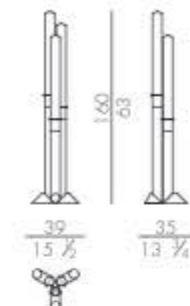

Floor lamp

LAPIS.3300

Technical data

Light source

Bulb

Recommended sources

n3 G9 led (390lm, 3.7W, 3000K)

Dimmer

Dimmable (only for 220/240 V)

Metal structure

ME14 Brushed bronze finish

Artistic glass elements

VM60 Smoked glass with melted grit