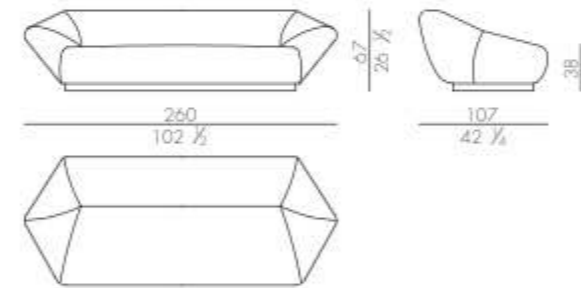

Armchair

BLOOM.2150

Sofa

BLOOM.2200

BLOOM.2300

BLOOM.2400

Metal inserts

ME13 Shiny black nickel finish