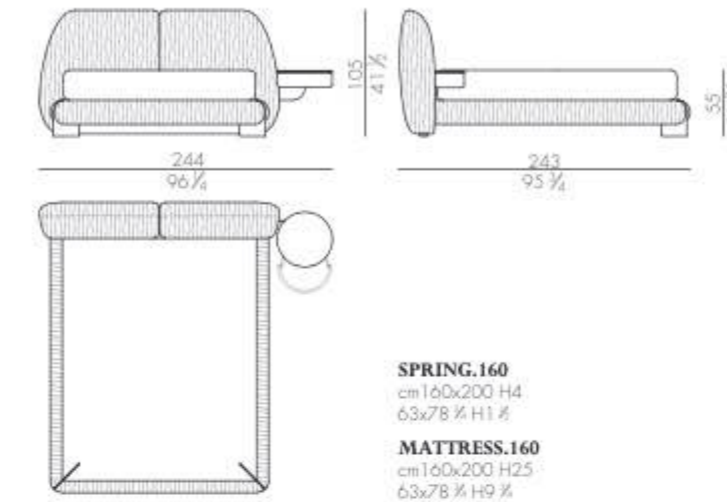

Bed

LEAF.5160/C/DX