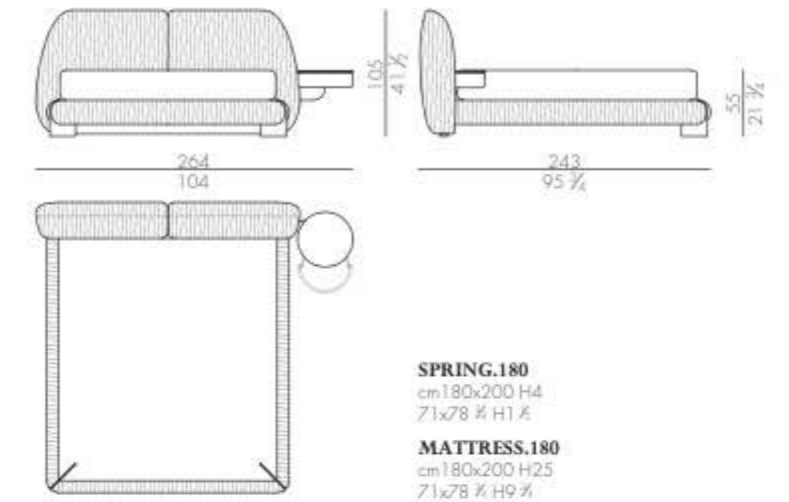

LEAF.5180/C/DX