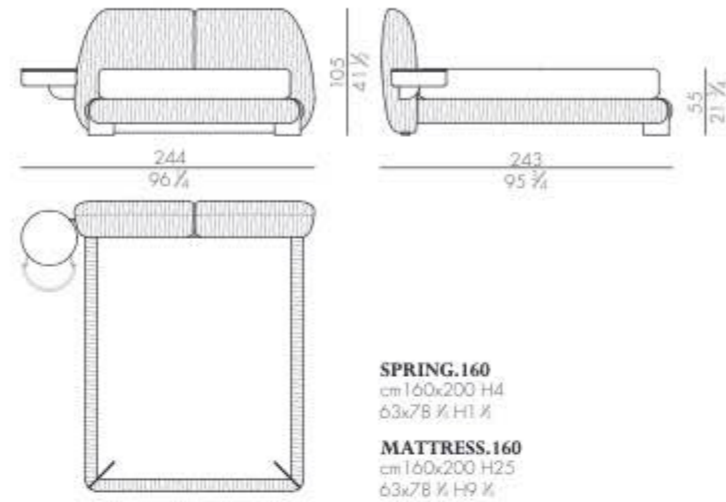

LEAF.5193/C (KING SIZE)

SPRING.193 (KING SIZE)
cm 193x203 H4
76x80 H1 H

MATTRESS.193 (KING SIZE)
cm 193x203 H25
76x80 H9 H

Bed

LEAF.5160/C/SX

LEAF.5180/C/SX

LEAF.5200/C/SX

LEAF.5153/C/SX (QUEEN SIZE)