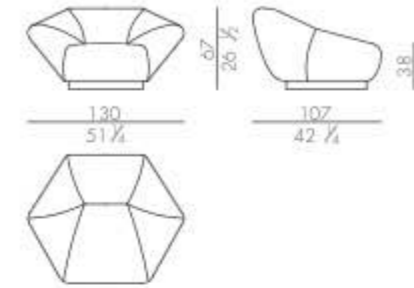

Bloom

Design Luca Erba - 2019

Armchair

BLOOM.2150