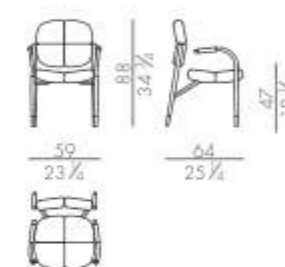

Armchair

FYRA.1040