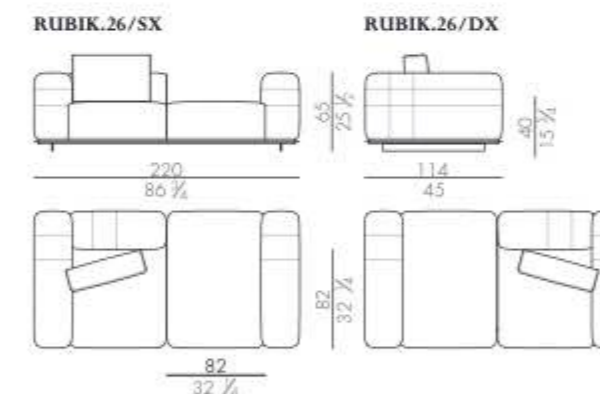

Modular elements (each module can be used also separately)

Metal details

ME14 Brushed bronze finish

Modular elements (each module can be used also separately)

Metal details

ME14 Brushed bronze finish