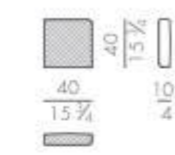

CT.4040/HUG/TR