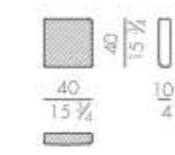

CP.4040/HUG/TR