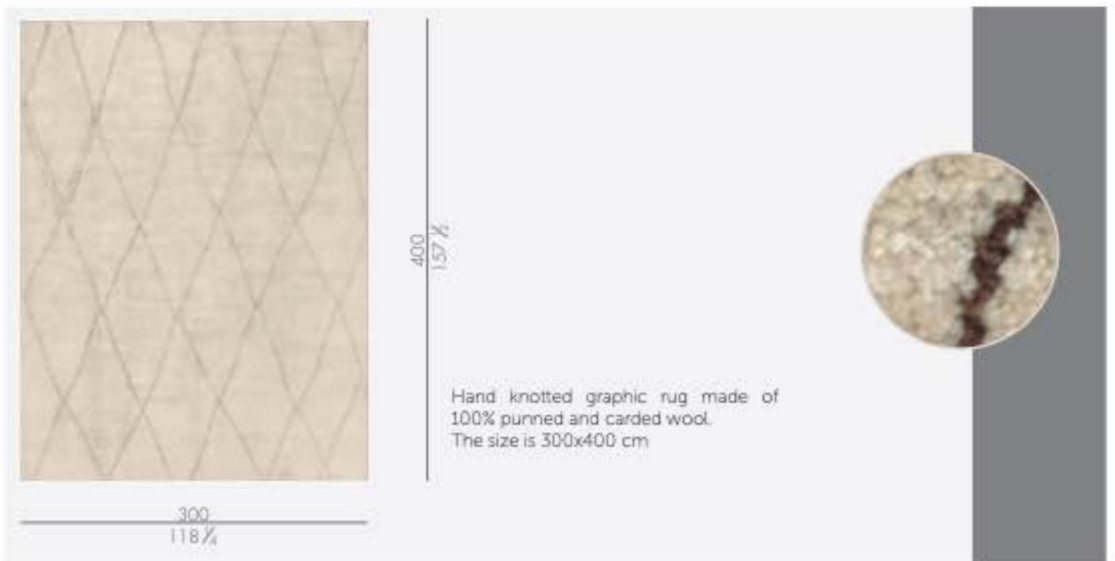

Pony-look leather

42000/1 Vanille

42000/2 Terra d'Ombra

Rugs

Rug

BAMBOO

BE-WOOL

GRID