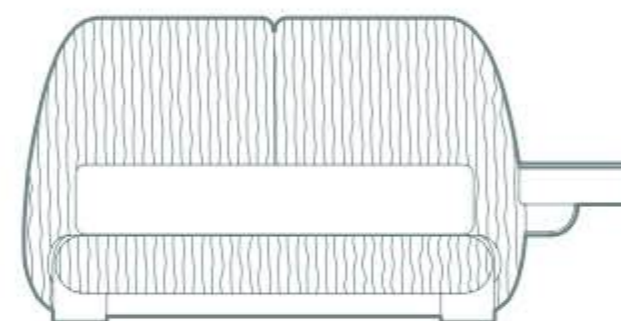

Leaf

The combination of Leaf bed with the night complements of Oskar Collection is a great expression of soft and round shapes that give the feeling of a COZY HARMONY.