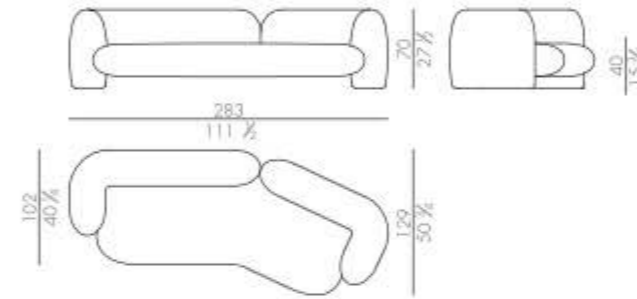

GIO.2400/ANG