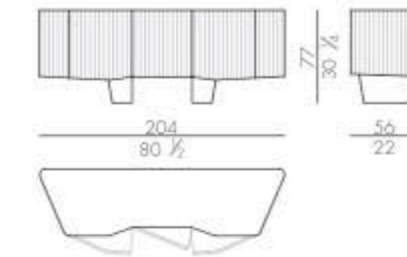

Demilune

Design Luca Erba - 2021

Wall lamp

DEMILUNE.2100/SX

DEMILUNE.2100/DX

Technical data

Light source

Strip led

Recommended sources

140 Led MTL, 9.6W MTL, 3000K

Dimmer

Dimmable (only for 220/240 V)

Metal structure

ME15 Matt gold finish

Artistic glass element

VM55 "Sommerso" black glass

Diamond

Design Claudio Cappellini - 2018

Storage unit

DIAMOND.13300/R