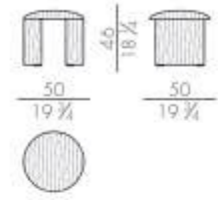

Pouf

LEAF.1010