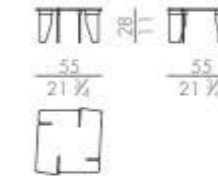

Coffee table

OVERLAP.4110/FU

Side table

OVERLAP.4040/FU

OVERLAP.4055/FU

OVERLAP.4080/A/FU

OVERLAP.4080/B/FU

Artistic metal structure