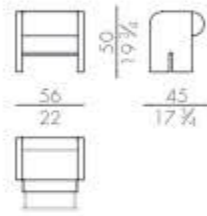

Night table

OSKAR.9300