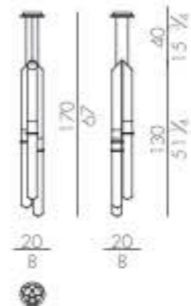

LAPIS.1100/A

Technical data

Light source

Bulb

Recommended sources

n 3 G9 led (390lm, 3.7W, 3000K)

Dimmer

Dimmable (only for 220/240 V)

Metal structure

ME14 Brushed bronze finish

Artistic glass elements

VM60 Smoked glass with melted grit