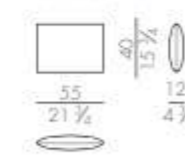

CT.5540/RUBIK