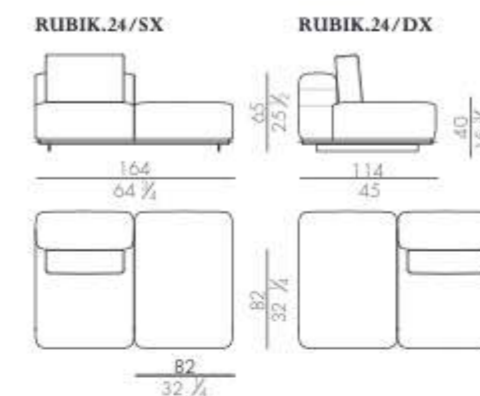

Modular elements (each module can be used also separately)

Metal details

ME14 Brushed bronze finish

Modular elements (each module can be used also separately)

Metal details

ME14 Brushed bronze finish

Modular elements (each module can be used also separately)