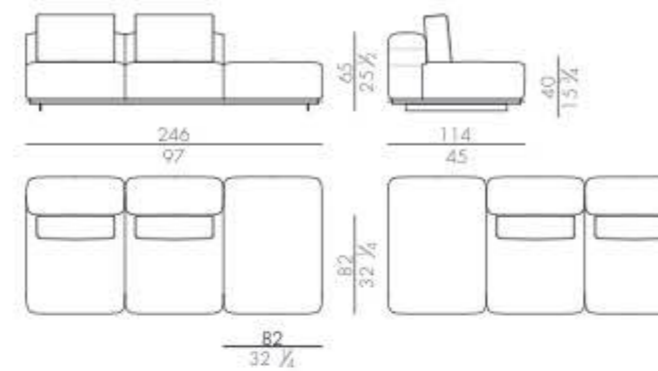

RUBIK.34/SX

RUBIK.34/DX