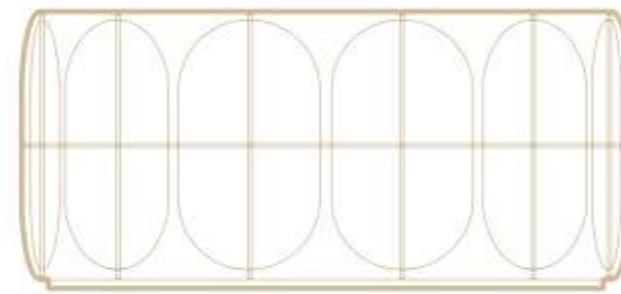

Concave

Colours and emotions are closely connected. Warm colours evoke different emotions than cool colours, while bright colours create different FEELINGS than muted colours.