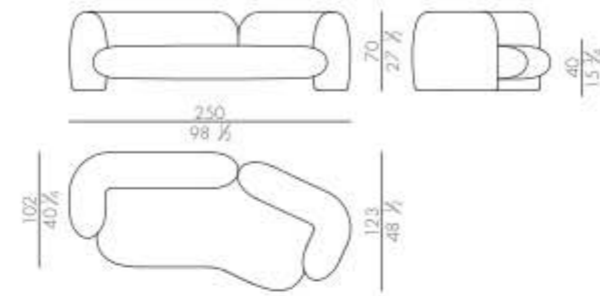

GIO.2300/ANG