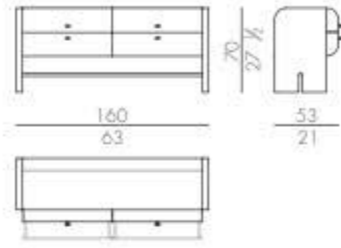

Drawers unit

OSKAR.9100