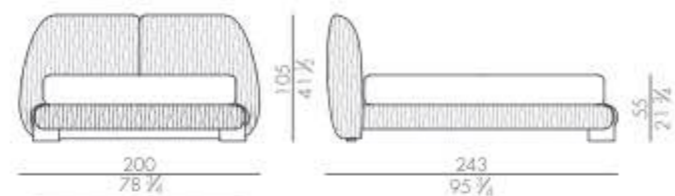

SPRING.160
cm 160x200 H4
63x78 H1 H

MATTRESS.160
cm 160x200 H25
63x78 H9 H

LEAF.5180

SPRING.180
cm 180x200 H4
71x78 H1 H

MATTRESS.180
cm 180x200 H25
71x78 H9 H

LEAF.5200

SPRING.200
cm 200x200 H4
78 1/2x78 H1 H