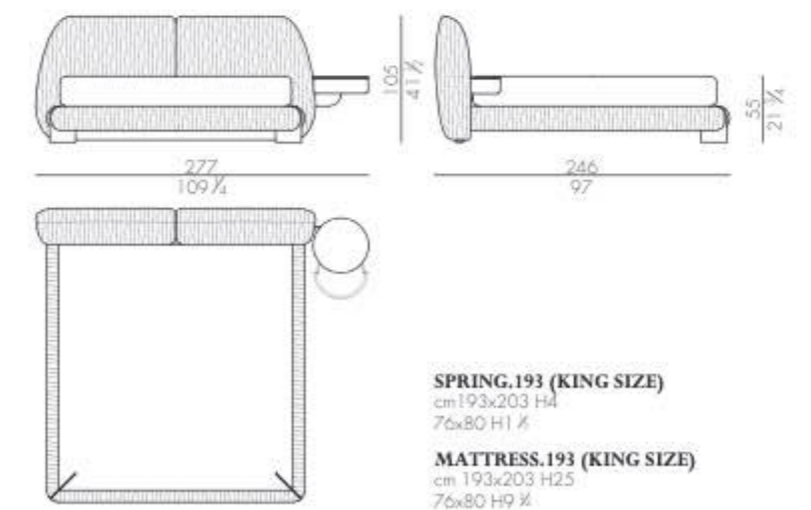

LEAF.5193/C/SX (KING SIZE)

Bed

LEAF.5160/C/DX

LEAF.5180/C/DX

LEAF.5200/C/DX

LEAF.5153/C/DX (QUEEN SIZE)

LEAF.5193/C/DX (KING SIZE)

Bed

Spring

SPRING.160

cm 160x200 H4
63x78 3/4 H1 1/2

SPRING.180

cm 180x200 H4
71x78 3/4 H1 1/2

SPRING.200

cm 200x200 H4
78 3/4x78 3/4 H1 1/2

SPRING.153 (QUEEN SIZE)