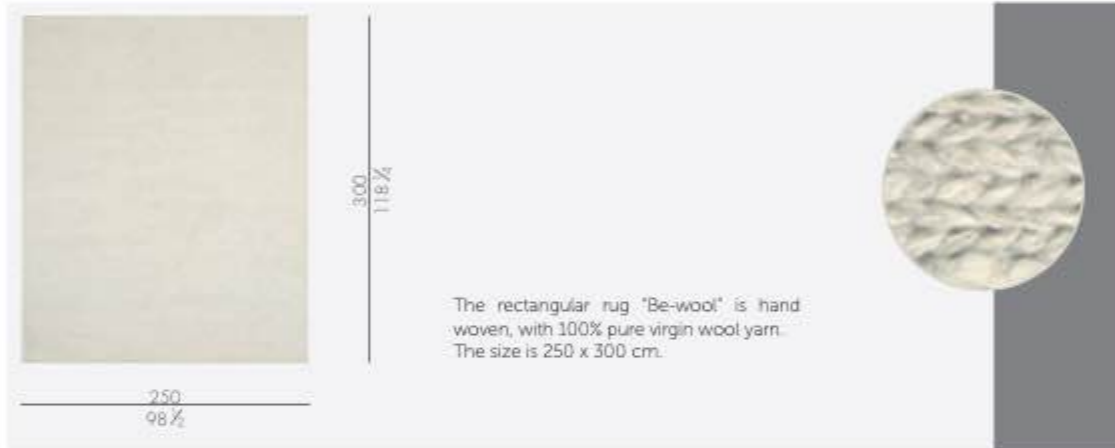

Pony-look leather

42000/1 Vanille

42000/2 Terra d'Ombra

Rugs

Rug

BAMBOO

BE-WOOL

GRID