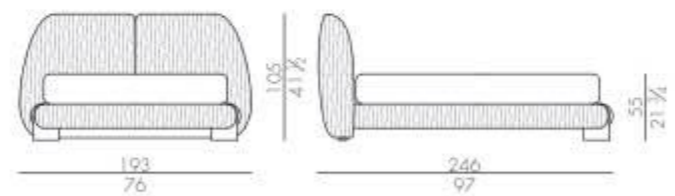

SPRING.153 (QUEEN SIZE)
cm 153x203 H4
60 1/2x80 H1 H

MATTRESS.153 (QUEEN SIZE)
cm 153x203 H25
60 1/2x80 H9 H

LEAF.5193 (KING SIZE)