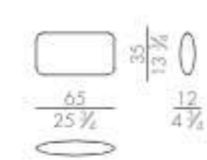

CT.6535/GIO