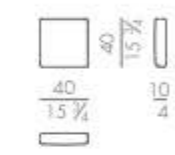

Leather cushion

CP.4040/HUG