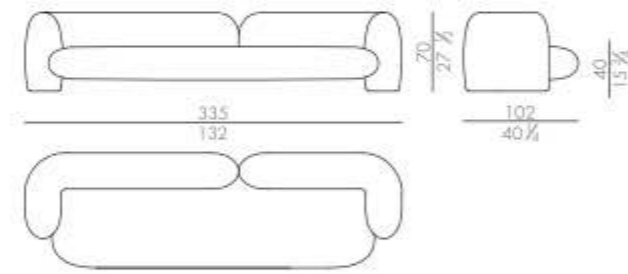

ME25 Brushed dark bronze finish

Sofa

GIO.2300

GIO.2300/ANG

GIO.2400

GIO.2400/ANG

GIO.2500

GIO.2500/ANG