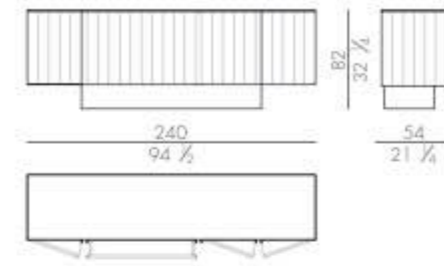

Domino

Design Claudio Cappellini - 2018

Storage unit

DOMINO.13400/A