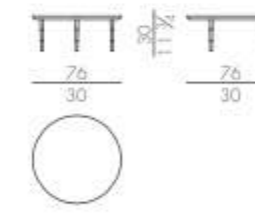

HERON.1080/C/FU