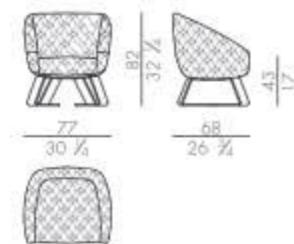

Armchair

OLIVER.2100

Metal base