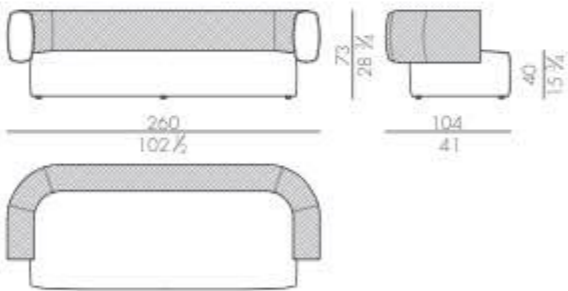

HUG.2300/TR