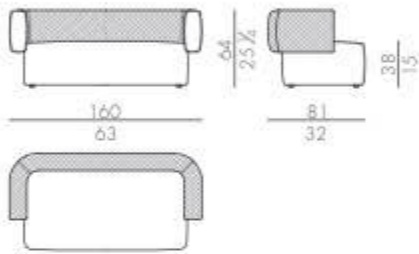

Sofa

HUG.2200/S/TR