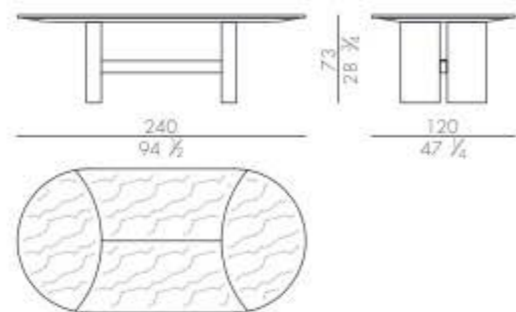

Spinnaker

Design Luca Erba - 2021

Table

SPINNAKER.8240/B

Marble top divided into pieces obtained by the same slab

SPINNAKER.8300/B