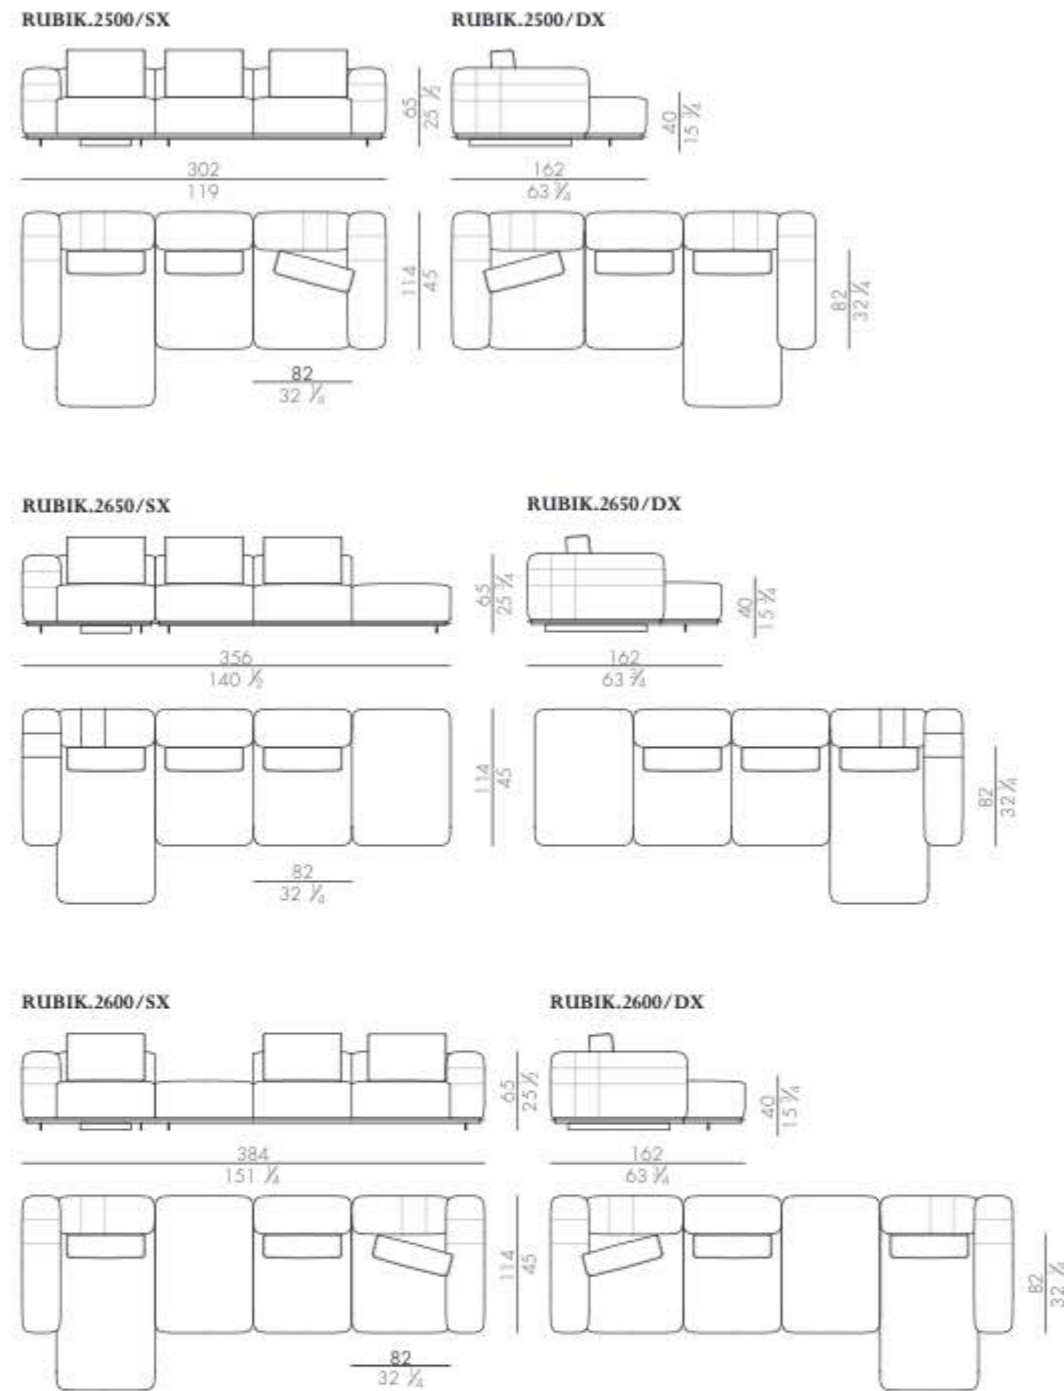

Modular sofa proposals