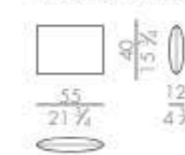

CP.5540/RUBIK