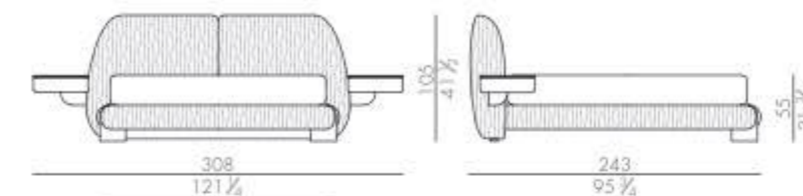

MATTRESS.193 (KING SIZE)
cm 193x203 H25
76x80 H9 H

Bed

LEAF.5160/C

SPRING.160
cm 160x200 H4
63x78 H1 H

MATTRESS.160
cm 160x200 H25
63x78 H9 H

LEAF.5180/C

SPRING.180
cm 180x200 H4
71x78 H1 H

MATTRESS.180
cm 180x200 H25
71x78 H9 H