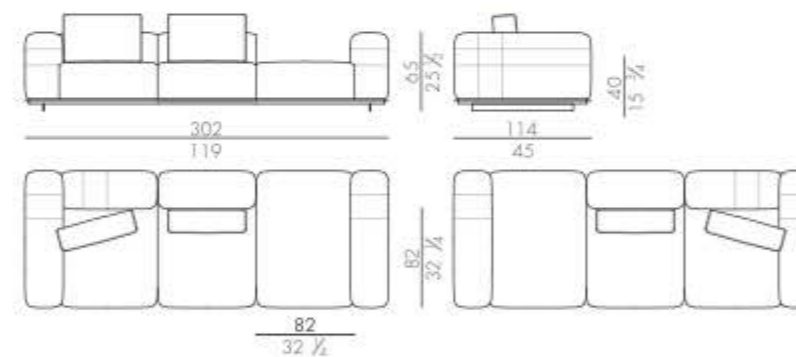

RUBIK.36/SX

RUBIK.36/DX

Metal details

ME14 Brushed bronze finish