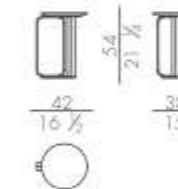

Chandelier

NEBULA.1400

Technical data

Light source

Strip led

Recommended sources

140 Led MTL, 9.6W MTL, 3000K and 210 Led MTL, 14.4W MTL, 3000K

Dimmer

Dimmable (110/240 V)

Metal structure

ME15 Matt gold finish

VM11 Clear glass

ME14 Brushed bronze finish

VM11 Clear glass

Artistic glass elements

Coffee table

NOVA.1100

NOVA.1130

NOVA.2177/S

NOVA.2177

Side table

NOVA.3060

NOVA.1040

Marble top and base

MA27 Patagonia

MA27 Patagonia

MA33 Invisible Grey

MA33 Invisible Grey

MA13 Calacatta Oro

MA13M Matt Calacatta Oro

Metal base

ME525C Shiny gold brass with sculpture

ME555C Brushed dark bronze brass with sculpture details

ME545C Brushed bronze brass with sculpture details

ME555C Brushed dark bronze brass with sculpture details

ME545C Brushed bronze brass with sculpture details