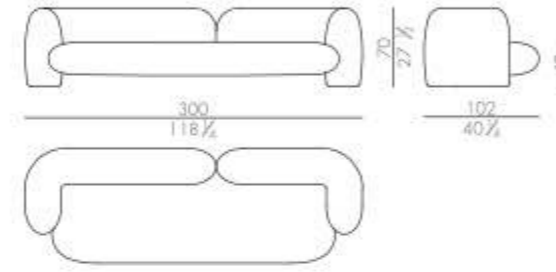

Sofa

GIO.2400

Fabric cushion

Leather cushion