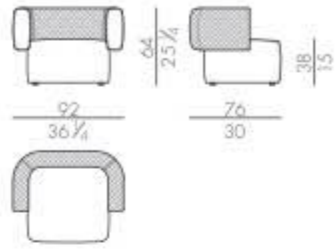

Hug

Design Luca Erba - 2019

Armchair

HUG.2100/TR