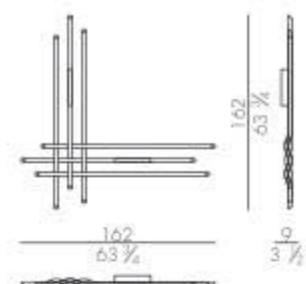

Metal parts

ME25 Brushed dark bronze finish

ME25 Brushed dark bronze finish

ME25 Brushed dark bronze finish

Macrame

Design Luca Erba - 2021

Wall lamp

MACRAME.2100