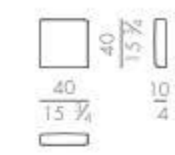

Fabric cushion

CT.4040/HUG