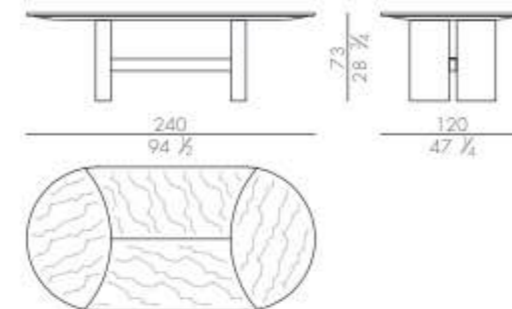

Spinnaker

Design Luca Erba - 2021

Table

SPINNAKER.8240

Marble top divided into pieces
obtained by different slabs

SPINNAKER.8270