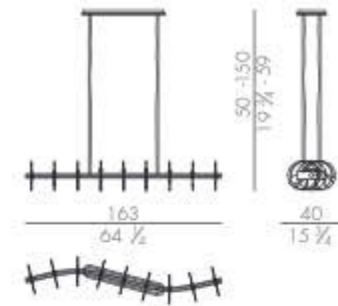

MARILOU.2200/S

MARILOU.2200/S/ST

Artistic metal legs

ME60 Bronze casting

Chandelier

NEBULA.1400

Technical data

Light source