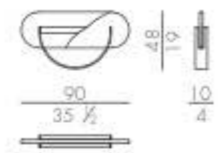

DEMILUNE.2100/DX