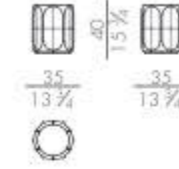

Concave

Design Claudio Cappellini - 2021

Coffee table

CONCAVE.1035