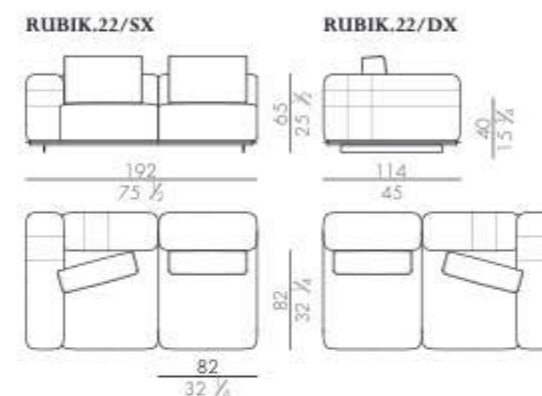

Modular elements (each module can be used also separately)

Metal details

ME14 Brushed bronze finish

Modular elements (each module can be used also separately)

Metal details

ME14 Brushed bronze finish

Modular elements (each module can be used also separately)