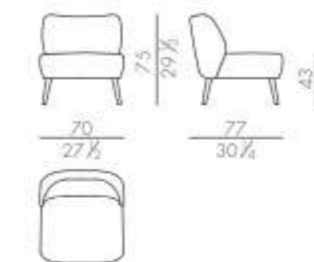

ME525C Shiny gold brass with sculpture details

ME545C Brushed bronze brass with sculpture details

Marilou

Design Claudio Cappellini - 2021

Armchair

MARILOU.2100

MARILOU.2100/ST

Sofa