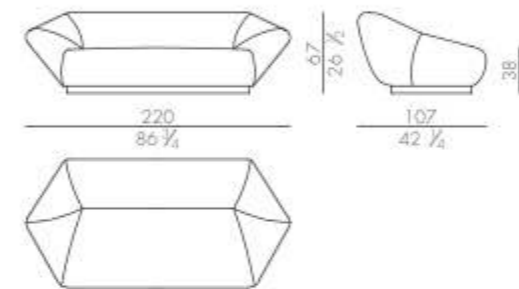

Sofa

BLOOM.2200