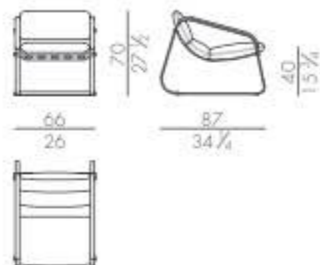

OVERLAP.4170/MA

Marble structure

Metal details

Pauline

Design Claudio Cappellini - 2019

Armchair

PAULINE.2100

Saddle leather back