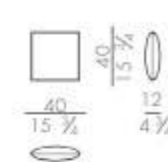

Levante

Design Claudio Cappellini - 2021

Fabric cushion

CT.4040/LEVANTE