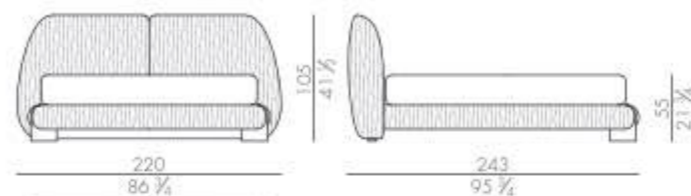

SPRING.160
cm 160x200 H4
63x78 H1 H

MATTRESS.160
cm 160x200 H25
63x78 H9 H

LEAF.5180

SPRING.180
cm 180x200 H4
71x78 H1 H

MATTRESS.180
cm 180x200 H25
71x78 H9 H

LEAF.5200

SPRING.200
cm 200x200 H4
78 1/2x78 H1 H