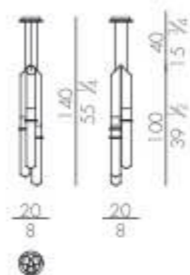

LAPIS.1100/B