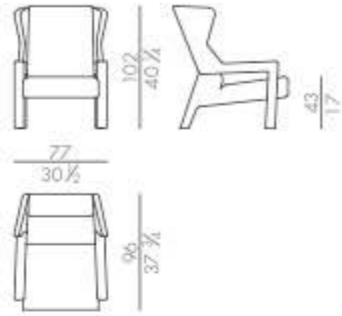

PEDRO.1030 Side table PEDRO.1040 Side table HUG.2200/S/TR Sofa LAPIS.1100/A Chandelier

HUG.2100/TR Armchair

Bergere

Design Claudio Cappellini - 2021

Armchair

BERGERE.2150

Bloom

Design Luca Erba - 2019