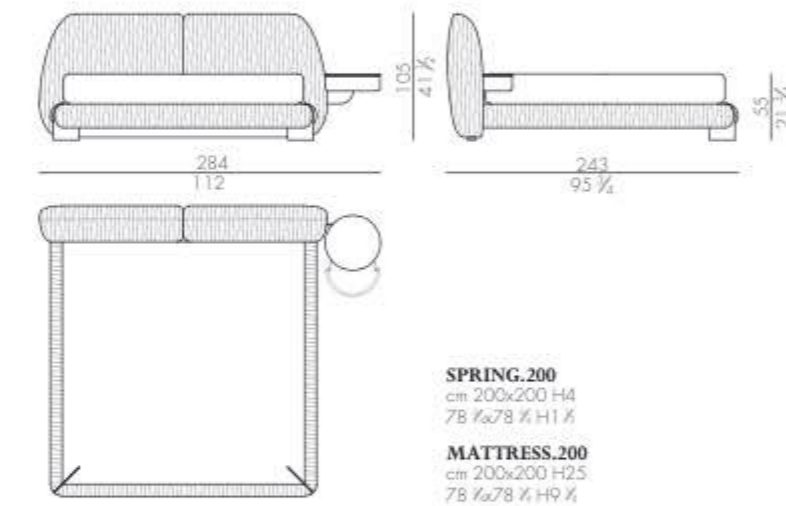

LEAF.5200/C/DX