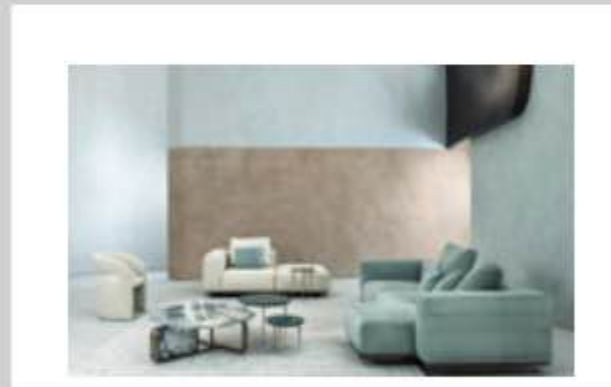

HERON.1040/ARC/FU Side table
HERON.1040/C Side table
HERON.1060/B Side table
LEAF.1040 Armchair
NOVA.1100 Coffee table
RUBIK.2500/DX Modular sofa
CP.4545/RUBIK Cushion
CP.5540/RUBIK Cushion
RUBIK.25/SX Modular element
CP.5540/RUBIK Cushion
BAMBOO Rug

cm Ø 38 H65 Artistic metal ME70 Metal ME12
cm Ø 38 H30 Lacquer FP34 Metal ME12+ME15
cm Ø 58 H40 Lacquer FP34 Metal ME12+ME15
cm 66x61 H77 Fabric 32600/1
cm 105x100 H34 Metal ME55SC Marble MA33
cm 302x162 H65 Metal ME14 Leather 52050/54
cm 45x12 H45 Leather 52050/54
cm 55x12 H40 Leather 52050/54
cm 192x114 H65 Metal ME14 Fabric 32600/1
cm 55x12 H40 Leather 52050/54
cm 300x200 (2 rugs in the picture)

35