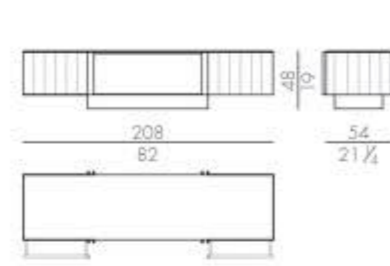

DOMINO.13400/B

Artistic resin top

RE11 Glossy ivory

Artistic resin structure

RE11 Glossy ivory

Metal details

ME18 Matt black nickel finish

RE15 Glossy moka

RE15 Glossy moka

ME14 Brushed bronze finish

RE15 Glossy moka

RE15 Glossy moka

ME25 Brushed dark bronze finish

Marble top

MA15 Marron Damasco

Artistic resin structure

RE11 Glossy ivory

Metal details

ME18 Matt black nickel finish

MA13 Calacatta Oro
MA13M Matt Calacatta Oro

RE15 Glossy moka

ME14 Brushed bronze finish

MA15 Marron Damasco

RE15 Glossy moka

ME25 Brushed dark bronze finish