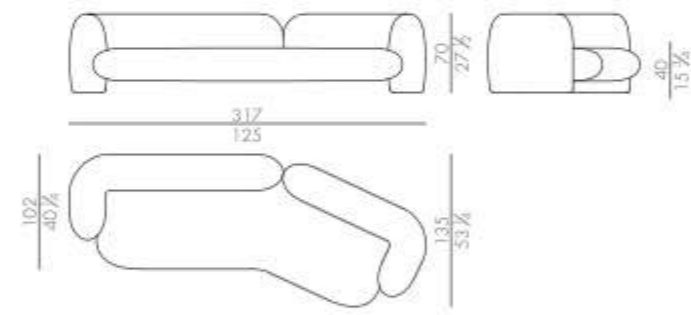

GIO.2500/ANG

Fabric cushion

Leather cushion