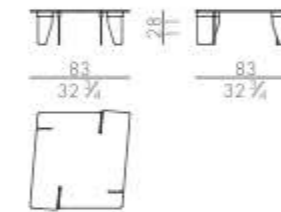

Coffee table

OVERLAP.4110/FU

Side table

OVERLAP.4040/FU

OVERLAP.4055/FU

OVERLAP.4080/A/FU

OVERLAP.4080/B/FU

Artistic metal structure