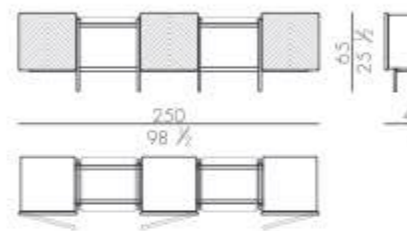

LIBRA.13400/B