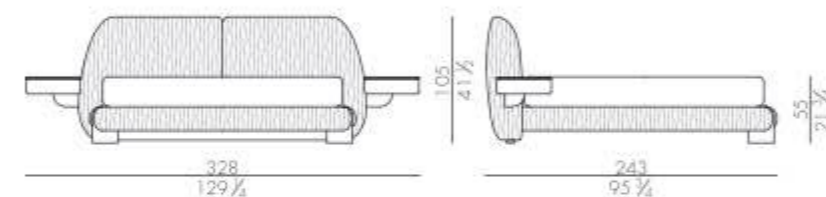

SPRING.200
cm 200x200 H4
78 1/2x78 H1 H

MATTRESS.200
cm 200x200 H25
78 1/2x78 H9 H

LEAF.5153/C (QUEEN SIZE)