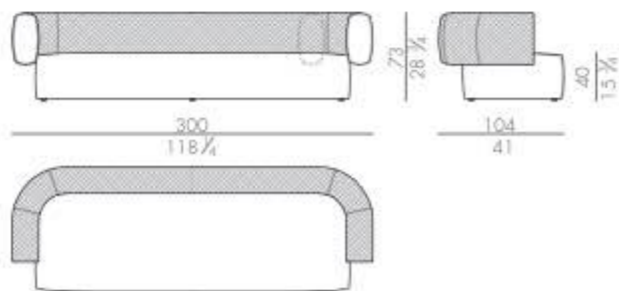

HUG.2400/TR

Hug

Design Luca Erba - 2019

Fabric cushion

CT.4040/HUG

CT.5050/HUG

CT.4040/HUG/TR

CT.5050/HUG/TR

Leather cushion

CP.4040/HUG

CP.5050/HUG

CP.4040/HUG/TR

CP.5050/HUG/TR