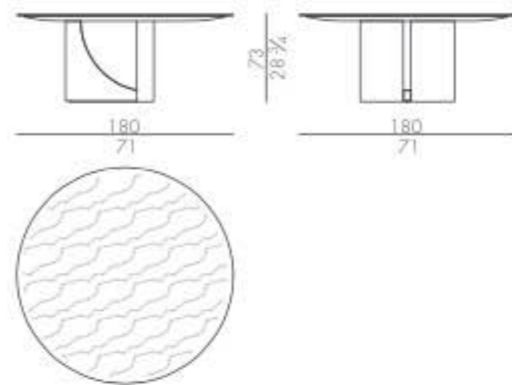

SPINNAKER.5180/U

Lazy-Susan

GE.80/MA

GE.100/MA

Marble top and base

MA38 Arabescato Orobico

Artistic metal base

ME60 Bronze casting

MA37 White Beauty
(Not available for SPINNAKER.5180/U)

ME60 Bronze casting

MA13 Calacatta Oro

ME60 Bronze casting