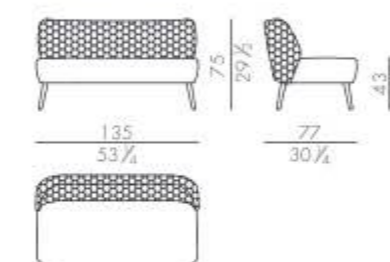

Sofa

MARILOU.2200/S