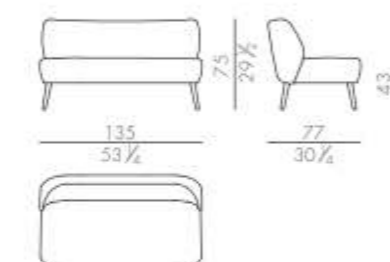

MARILOU.2200/S/ST