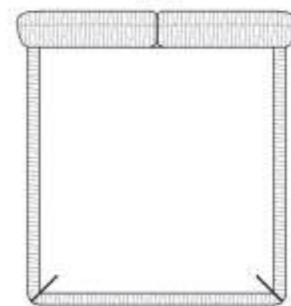

SPRING.160
cm 160x200 H4
63x78 H1 H

MATTRESS.160
cm 160x200 H25
63x78 H9 H

LEAF.5180

SPRING.180
cm 180x200 H4
71x78 H1 H

MATTRESS.180
cm 180x200 H25
71x78 H9 H

LEAF.5200

SPRING.200
cm 200x200 H4
78 1/2x78 H1 H

MATTRESS.200
cm 200x200 H25
78 1/2x78 H9 H

LEAF.5153 (QUEEN SIZE)

SPRING.153 (QUEEN SIZE)
cm 153x203 H4
60 1/2x80 H1 H

MATTRESS.153 (QUEEN SIZE)
cm 153x203 H25
60 1/2x80 H9 H

LEAF.5193 (KING SIZE)

SPRING.193 (KING SIZE)
cm 193x203 H4
76x80 H1 H