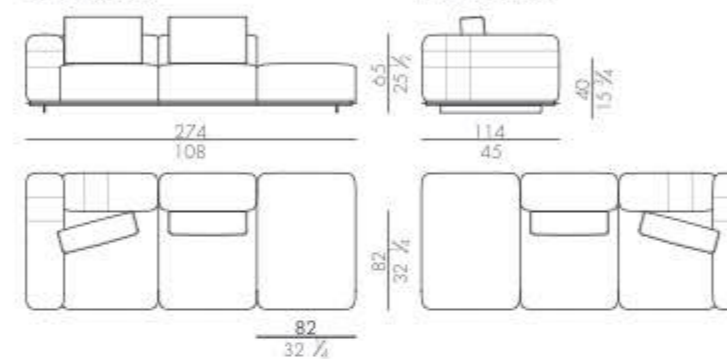

RUBIK.35/SX

RUBIK.35/DX