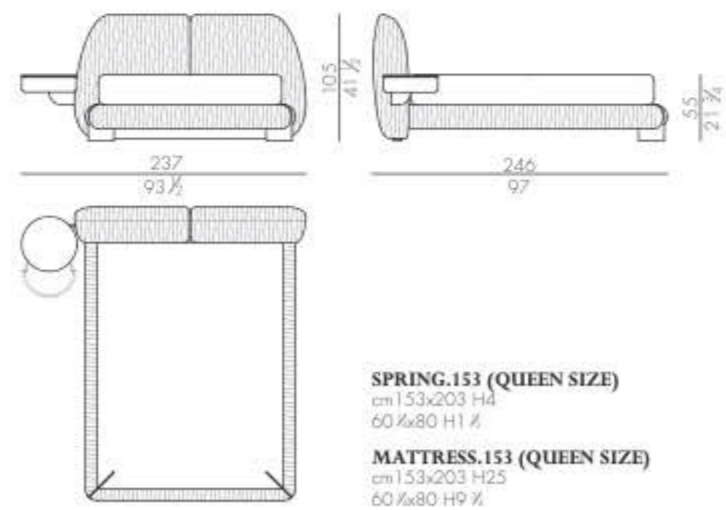

LEAF.5193/C (KING SIZE)

SPRING.193 (KING SIZE)
cm 193x203 H4
76x80 H1 H

MATTRESS.193 (KING SIZE)
cm 193x203 H25
76x80 H9 H

Bed

LEAF.5160/C/SX

LEAF.5180/C/SX

LEAF.5200/C/SX

LEAF.5153/C/SX (QUEEN SIZE)