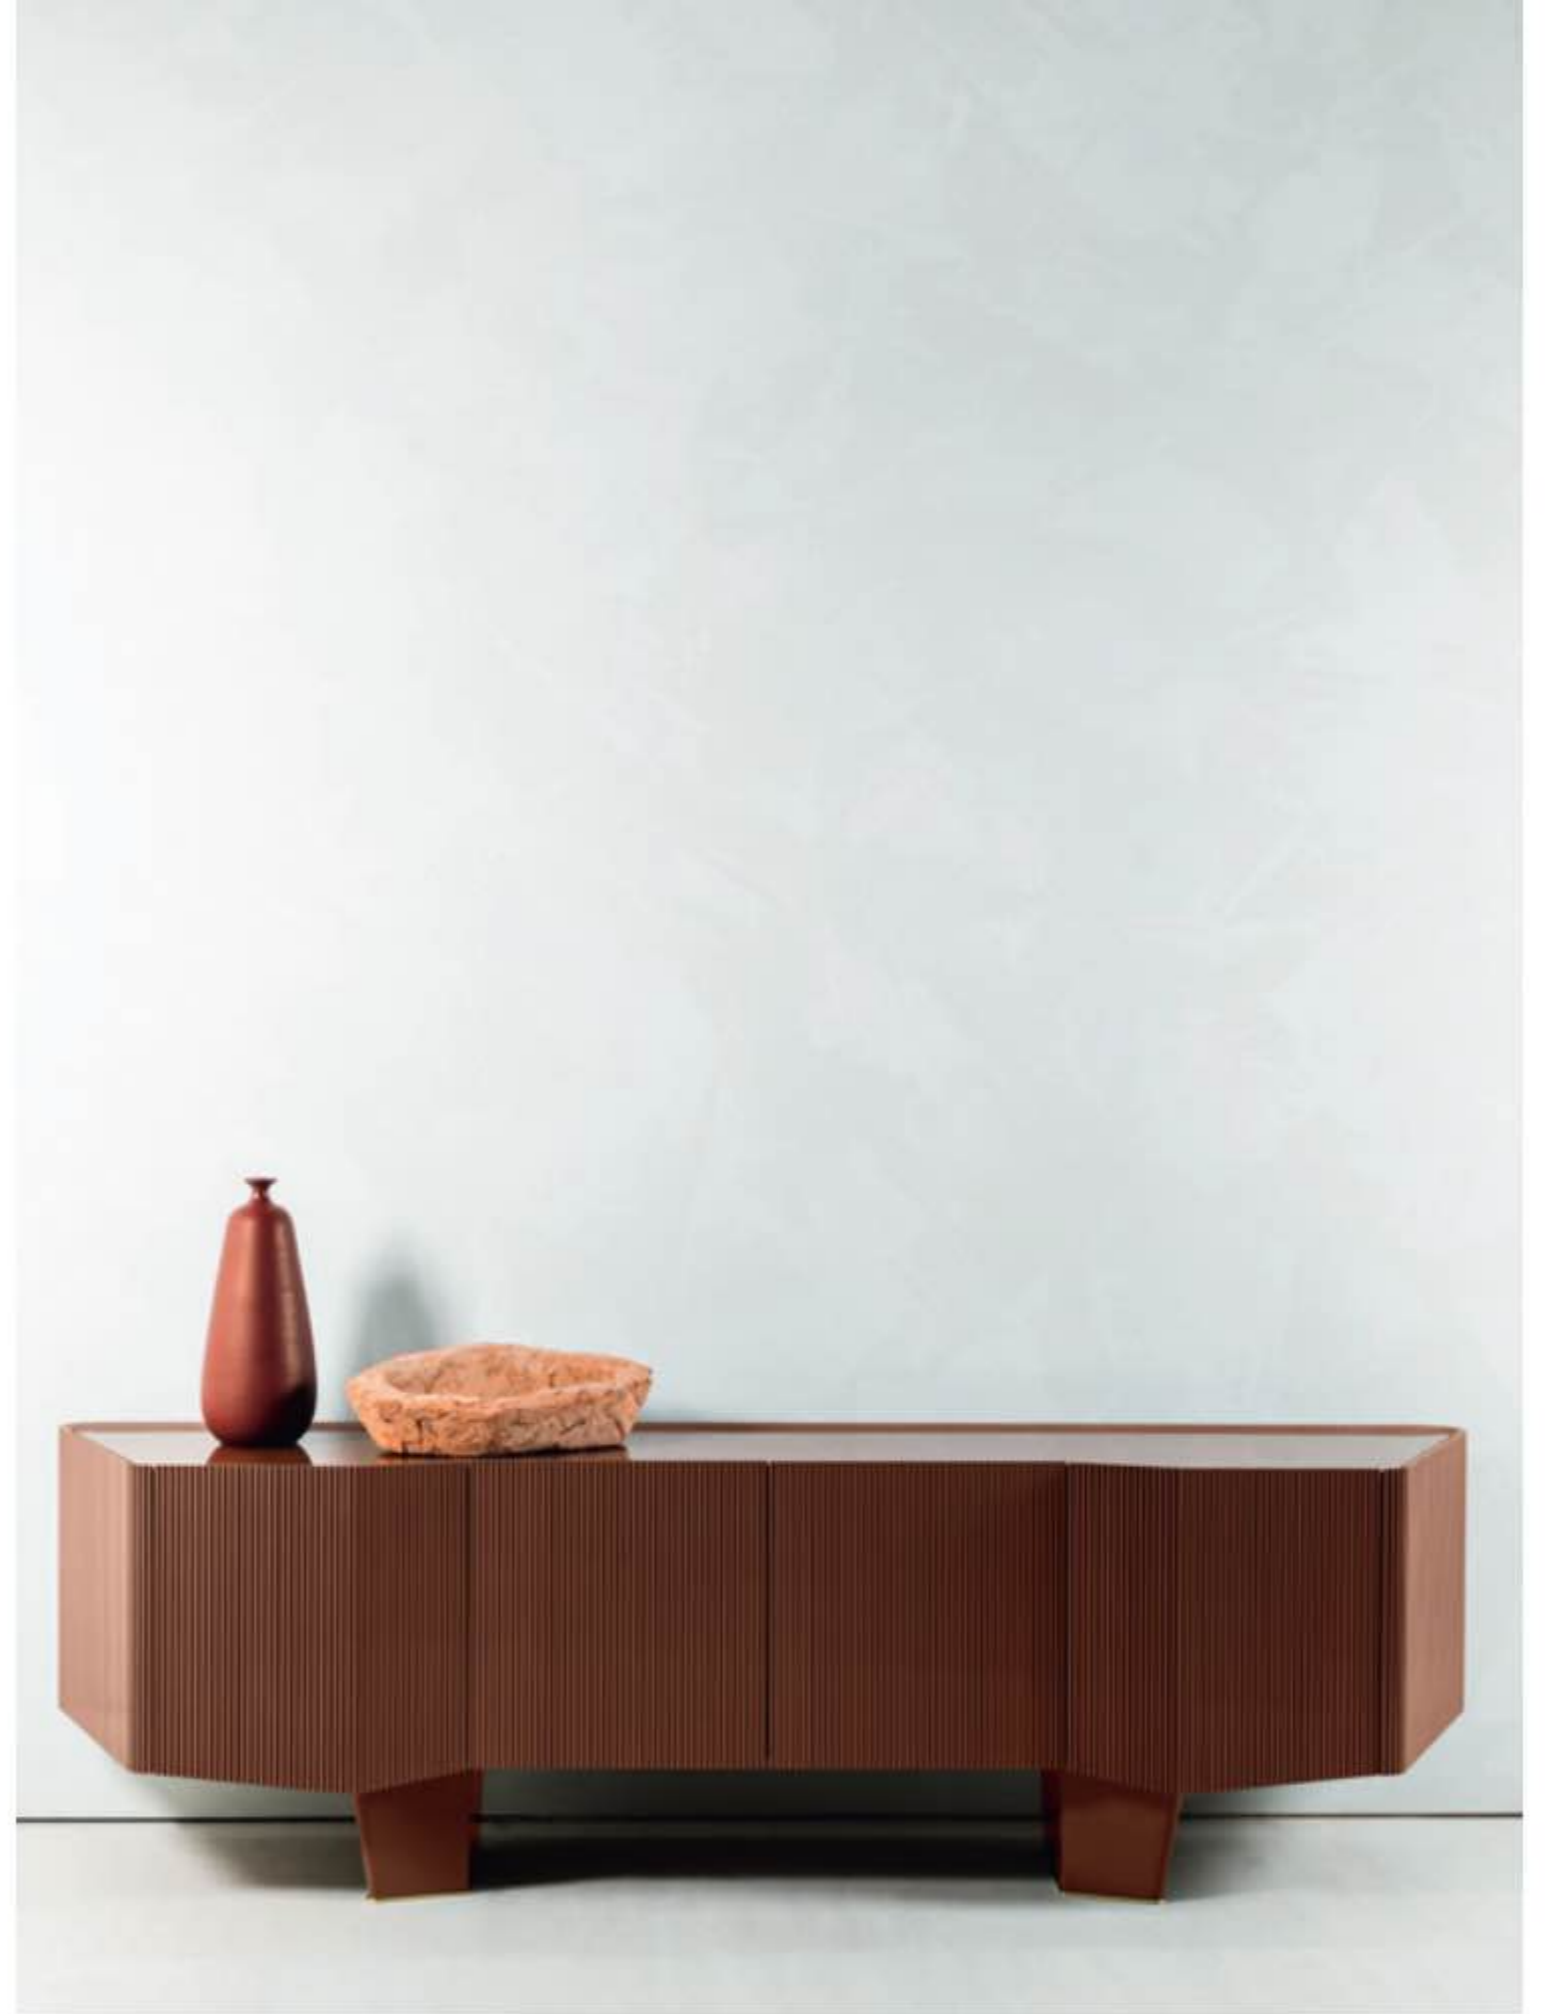

DIAMOND.13400/R Storage unit