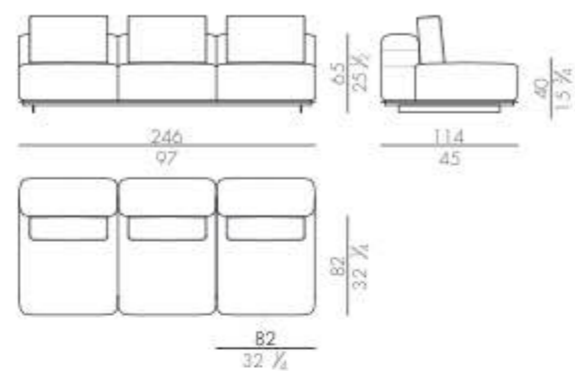

Modular elements (each module can be used also separately)

RUBIK.31