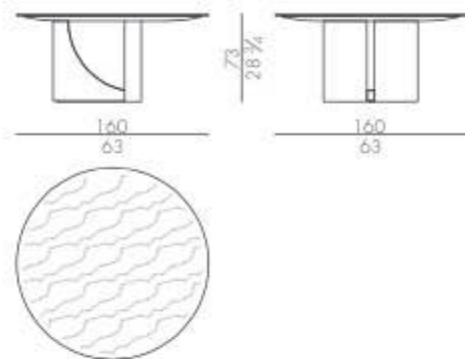

Spinnaker

Design Luca Erba - 2021

Table

SPINNAKER.5160/U