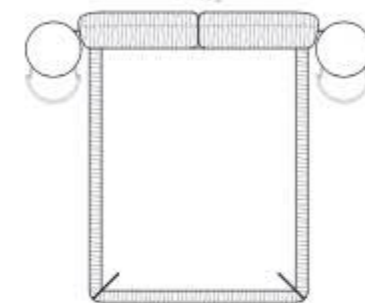

SPRING.160
cm 160x200 H4
63x78 H1 H

MATTRESS.160
cm 160x200 H25
63x78 H9 H

LEAF.5180/C