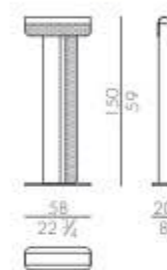

Floor lamp

FLORENCE.3300

Technical data

Light source

Strip led

Recommended sources

140 Led MTL, 9.6W MTL, 3000K

Dimmer

Dimmable (only for 220/240 V)

Metal structure

ME15 Matt gold finish