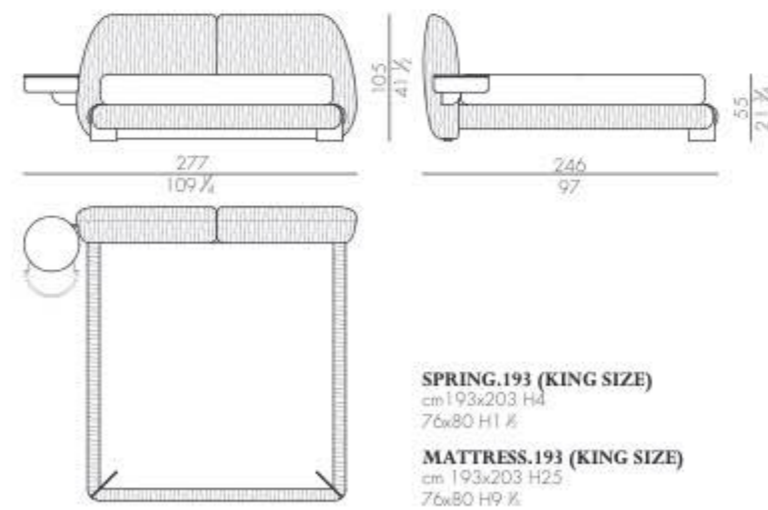

LEAF.5193/C/SX (KING SIZE)