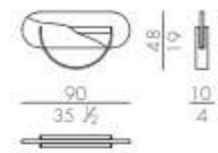

Demilune

Design Luca Erba - 2021

Wall lamp

DEMILUNE.2100/SX