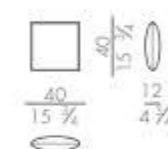

Leather cushion

CP.4040/LEVANTE