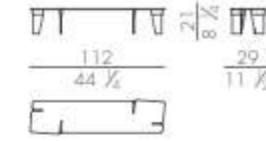

Metal details

Coffee table

OVERLAP.4110/FU