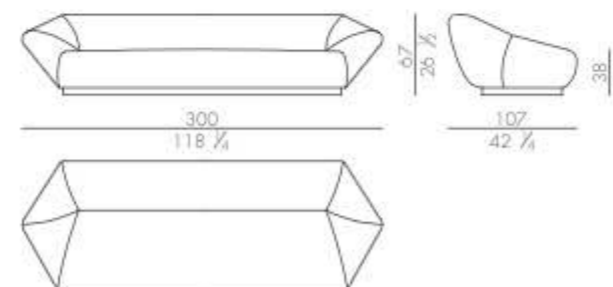

Armchair

BLOOM.2150

Sofa

BLOOM.2200

BLOOM.2300

BLOOM.2400

Metal inserts

ME13 Shiny black nickel finish