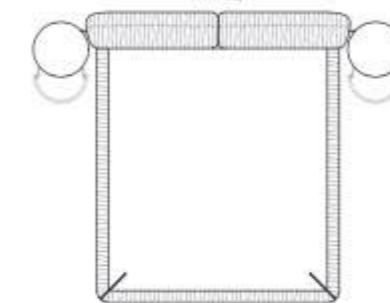

MATTRESS.200
cm 200x200 H25
78 1/2x78 H9 H

LEAF.5153 (QUEEN SIZE)

SPRING.153 (QUEEN SIZE)
cm 153x203 H4
60 1/2x80 H1 H

MATTRESS.153 (QUEEN SIZE)
cm 153x203 H25
60 1/2x80 H9 H

LEAF.5193 (KING SIZE)

SPRING.193 (KING SIZE)
cm 193x203 H4
76x80 H1 H

MATTRESS.193 (KING SIZE)
cm 193x203 H25
76x80 H9 H

Bed

LEAF.5160/C

SPRING.160
cm 160x200 H4
63x78 H1 H

MATTRESS.160
cm 160x200 H25
63x78 H9 H

LEAF.5180/C

SPRING.180
cm 180x200 H4
71x78 H1 H

MATTRESS.180
cm 180x200 H25
71x78 H9 H