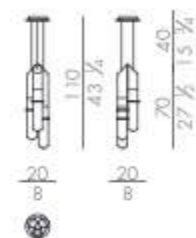

Chandelier

LAPIS.1100/C