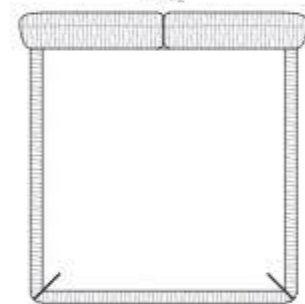

SPRING.160
cm 160x200 H4
63x78 H1 H

MATTRESS.160
cm 160x200 H25
63x78 H9 H

LEAF.5180

SPRING.180
cm 180x200 H4
71x78 H1 H

MATTRESS.180
cm 180x200 H25
71x78 H9 H

LEAF.5200

SPRING.200
cm 200x200 H4
78 1/2x78 H1 H

MATTRESS.200
cm 200x200 H25
78 1/2x78 H9 H

LEAF.5153 (QUEEN SIZE)

SPRING.153 (QUEEN SIZE)
cm 153x203 H4
60 1/2x80 H1 H

MATTRESS.153 (QUEEN SIZE)
cm 153x203 H25
60 1/2x80 H9 H

LEAF.5193 (KING SIZE)

SPRING.193 (KING SIZE)
cm 193x203 H4
76x80 H1 H