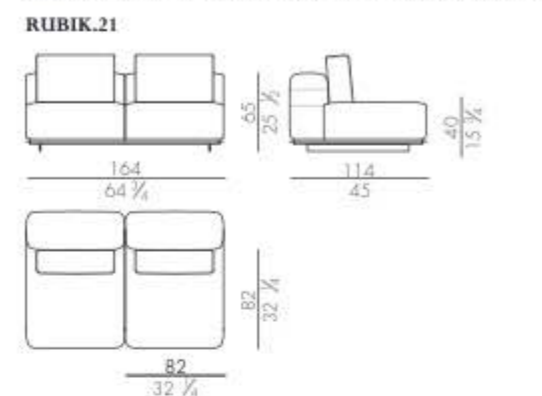

Modular elements (each module can be used also separately)

Metal details

ME14 Brushed bronze finish

Modular elements (each module can be used also separately)

Metal details

ME14 Brushed bronze finish

Modular elements (each module can be used also separately)