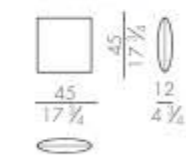

Fabric cushion

CT.4545/RUBIK