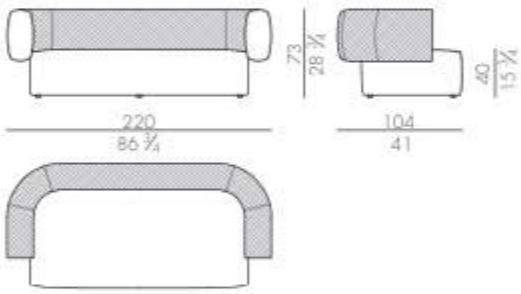

HUG.2200/TR