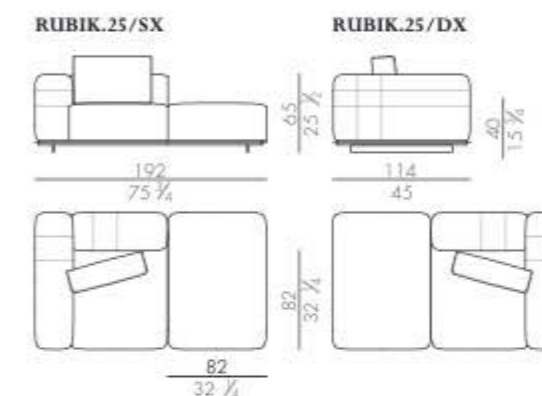

Modular elements (each module can be used also separately)

Metal details

ME14 Brushed bronze finish

Modular elements (each module can be used also separately)

Metal details

ME14 Brushed bronze finish

Modular elements (each module can be used also separately)