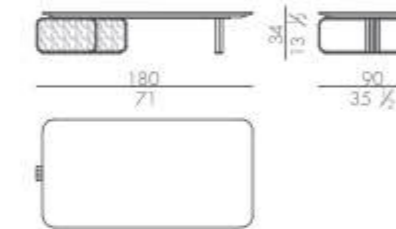

Chandelier

NEBULA.1400

Technical data

Light source

Strip led

Recommended sources

140 Led MTL, 9.6W MTL, 3000K and 210 Led MTL, 14.4W MTL, 3000K

Dimmer

Dimmable (110/240 V)

Metal structure

ME15 Matt gold finish

VM11 Clear glass

ME14 Brushed bronze finish

VM11 Clear glass

Artistic glass elements

Coffee table

NOVA.1100

NOVA.1130

NOVA.2177/S

NOVA.2177

Side table

NOVA.3060

NOVA.1040

Marble top and base

MA27 Patagonia

MA27 Patagonia

MA33 Invisible Grey

MA33 Invisible Grey

MA13 Calacatta Oro

MA13M Matt Calacatta Oro

Metal base

ME525C Shiny gold brass with sculpture

ME555C Brushed dark bronze brass with sculpture details

ME545C Brushed bronze brass with sculpture details

ME555C Brushed dark bronze brass with sculpture details

ME545C Brushed bronze brass with sculpture details