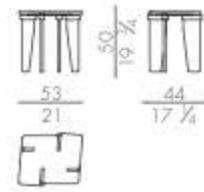

Overlap

Design Claudio Cappellini - 2021

Side table

OVERLAP.4050/LA