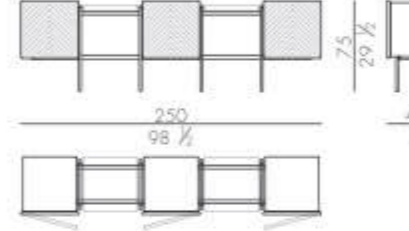

LIBRA.13400/A