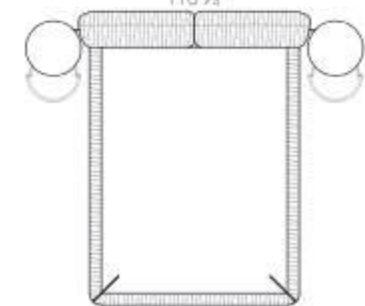

SPRING.153 (QUEEN SIZE)
cm 153x203 H4
60 1/2x80 H1 H

MATTRESS.153 (QUEEN SIZE)
cm 153x203 H25
60 1/2x80 H9 H

LEAF.5193/C (KING SIZE)