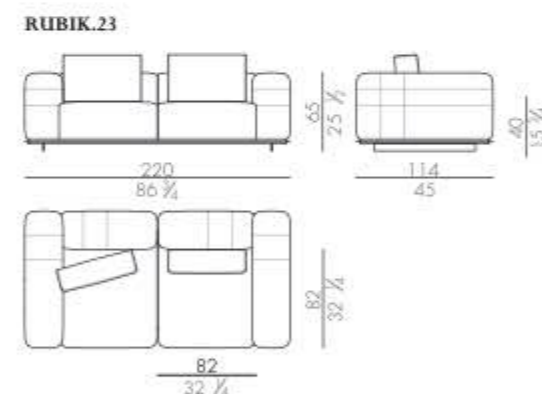

Metal details

ME14 Brushed bronze finish

Modular elements (each module can be used also separately)

Metal details

ME14 Brushed bronze finish