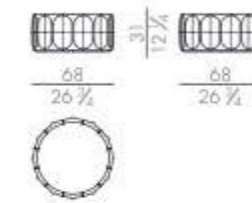

CONCAVE.1070