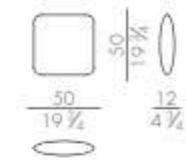

Fabric cushion

CT.5050/GIO