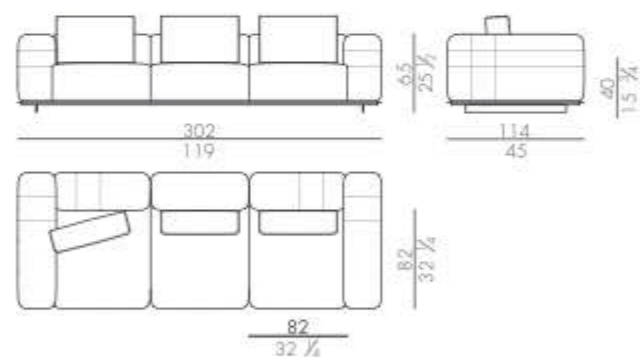

RUBIK.33

Metal details

ME14 Brushed bronze finish

Modular elements (each module can be used also separately)