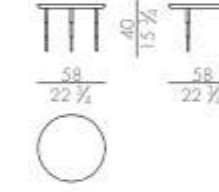

HERON.1060/B/FU